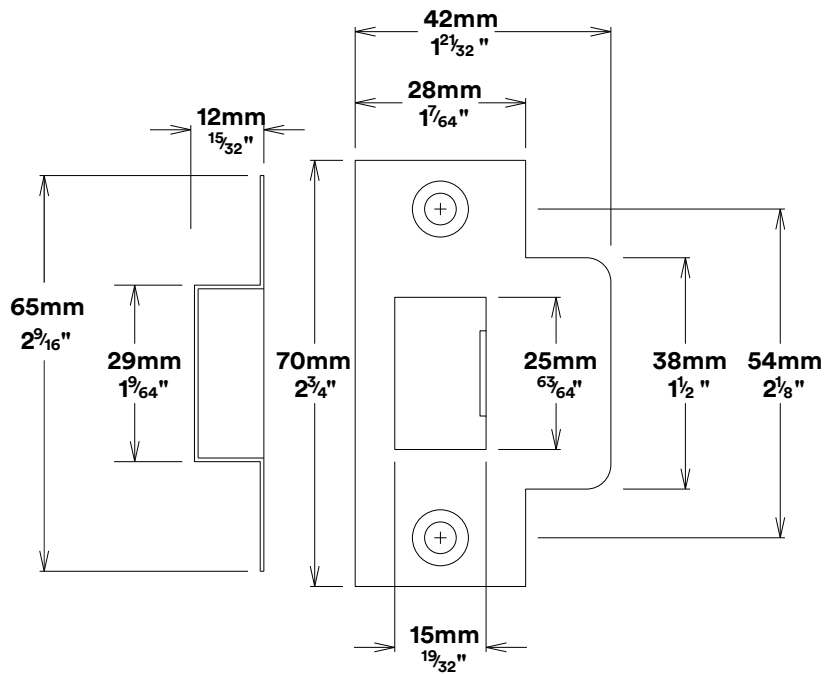

Door Lever Anncy Rose Square

iver

Tube Latch Split Cam & 'T' Striker

Dust Box & Striker

Tube Latch & Faceplate