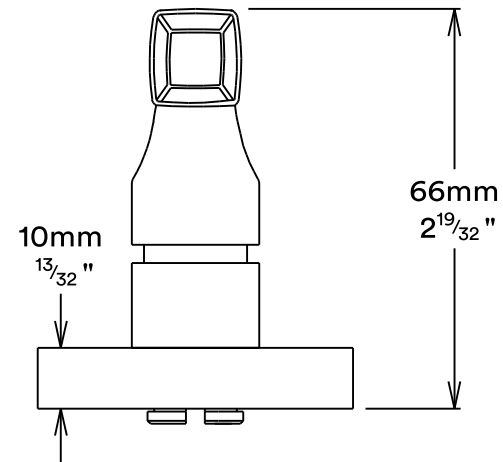

Door Lever Anncy Rose Square

iver

Tube Latch Split Cam & 'T' Striker

Dust Box & Striker

Tube Latch & Faceplate