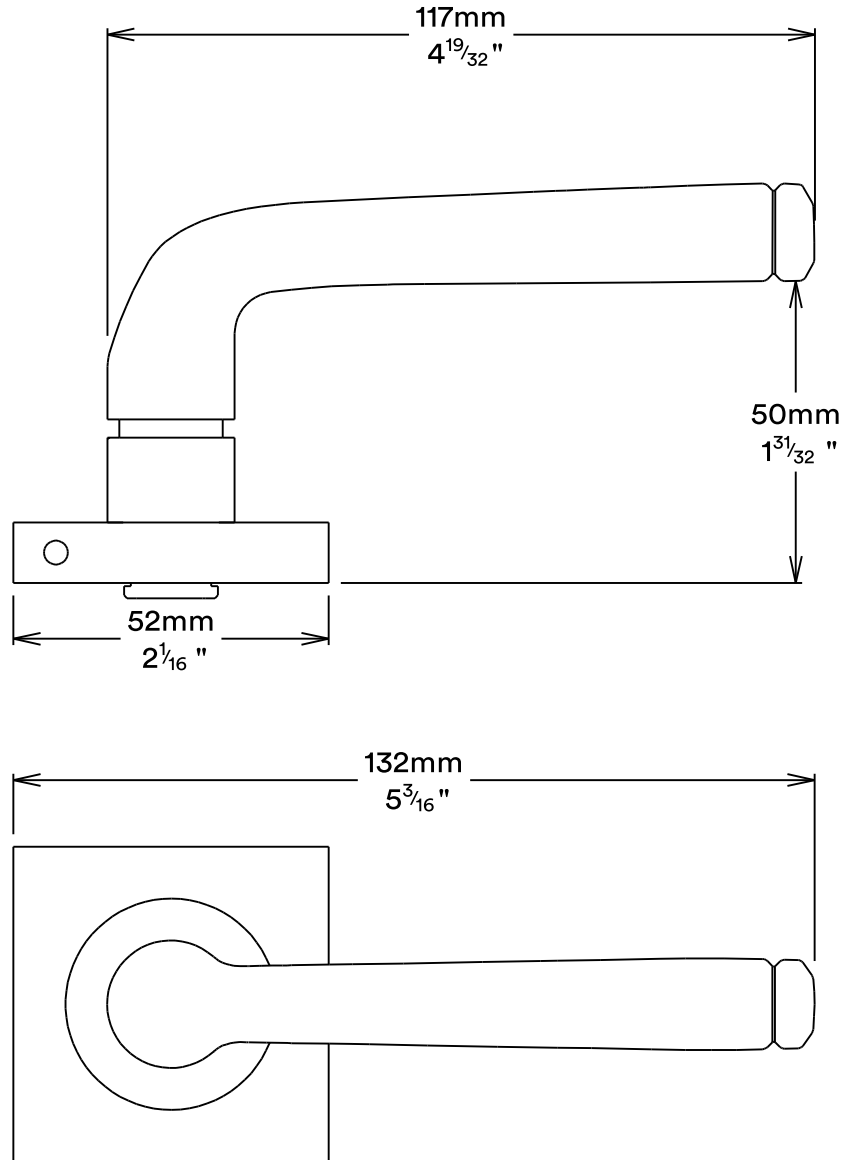

Door Lever Anncy Rose Square

iver

Tube Latch Split Cam & 'T' Striker

Dust Box & Striker

Tube Latch & Faceplate