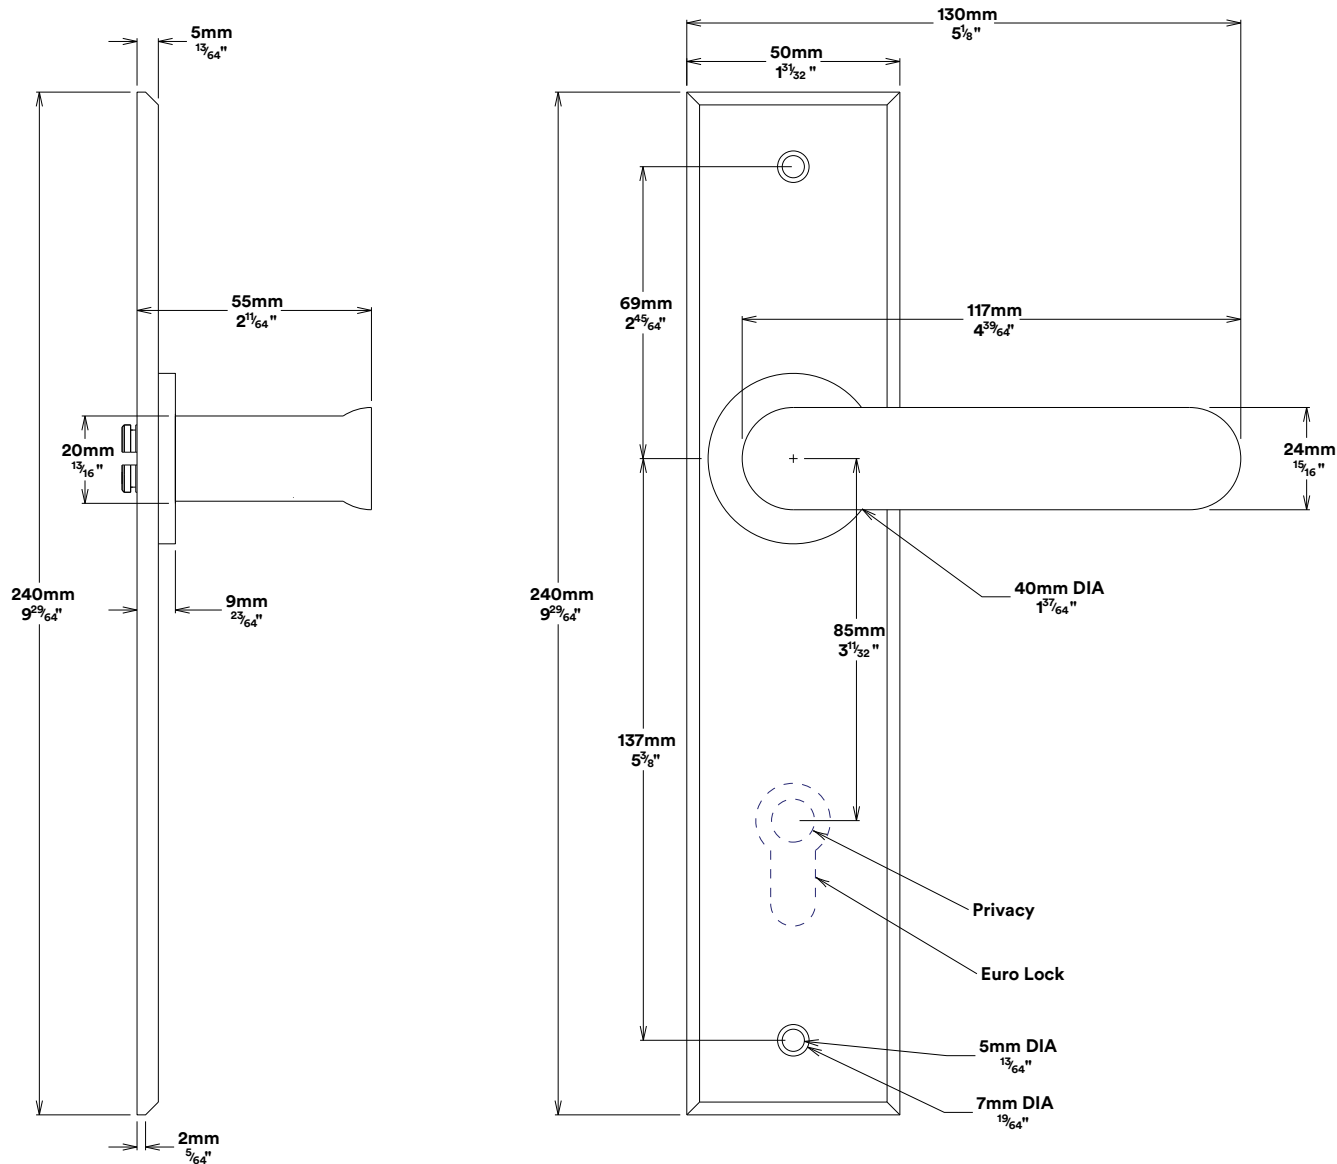

Door Lever Bronte Chamfered

iver

Euro Cylinder Key Thumb

iver

Mortice Lock Euro & Striker

Created for life.