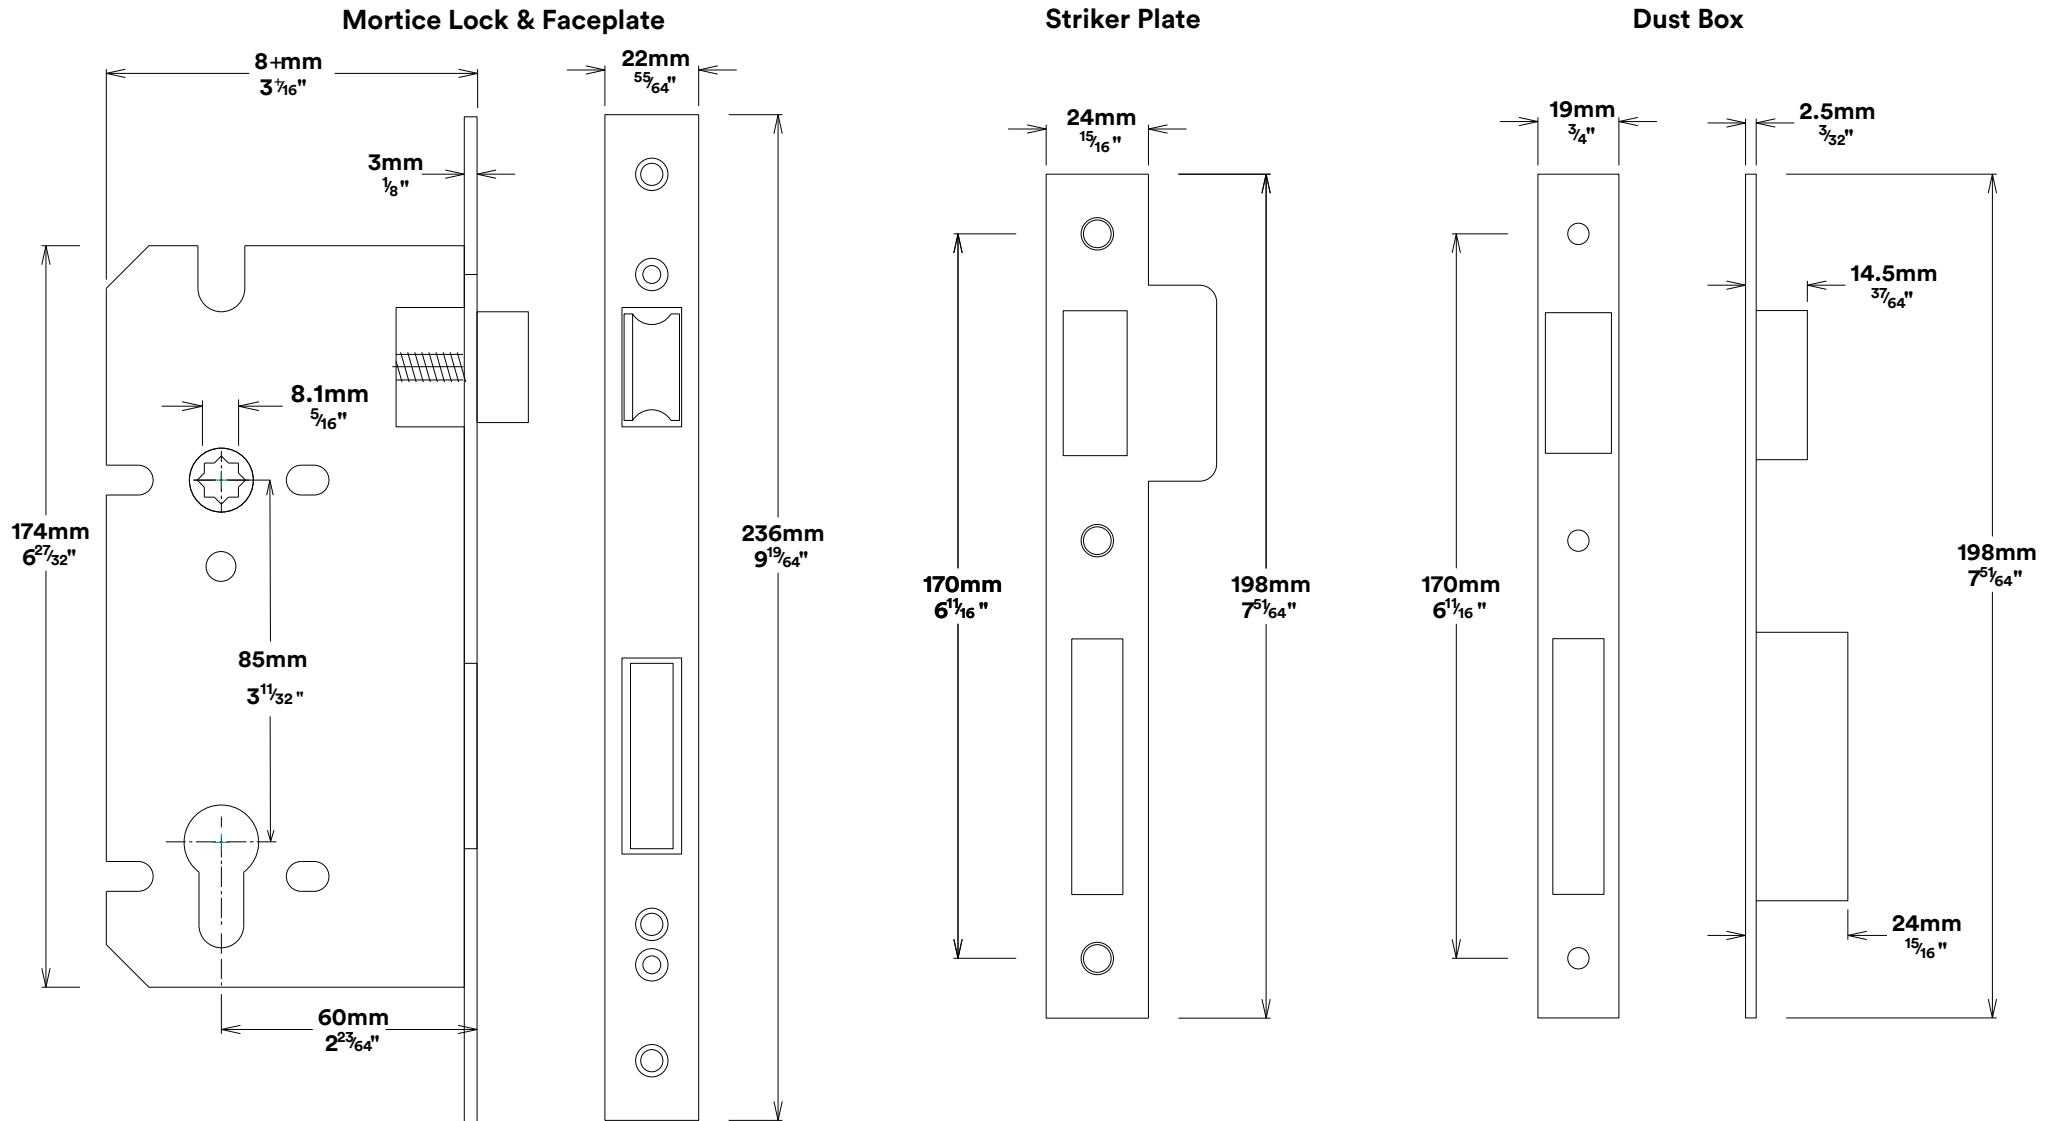

Door Lever Bronte Chamfered

iver

Euro Cylinder Key Thumb

iver

Mortice Lock Euro & Striker

Created for life.