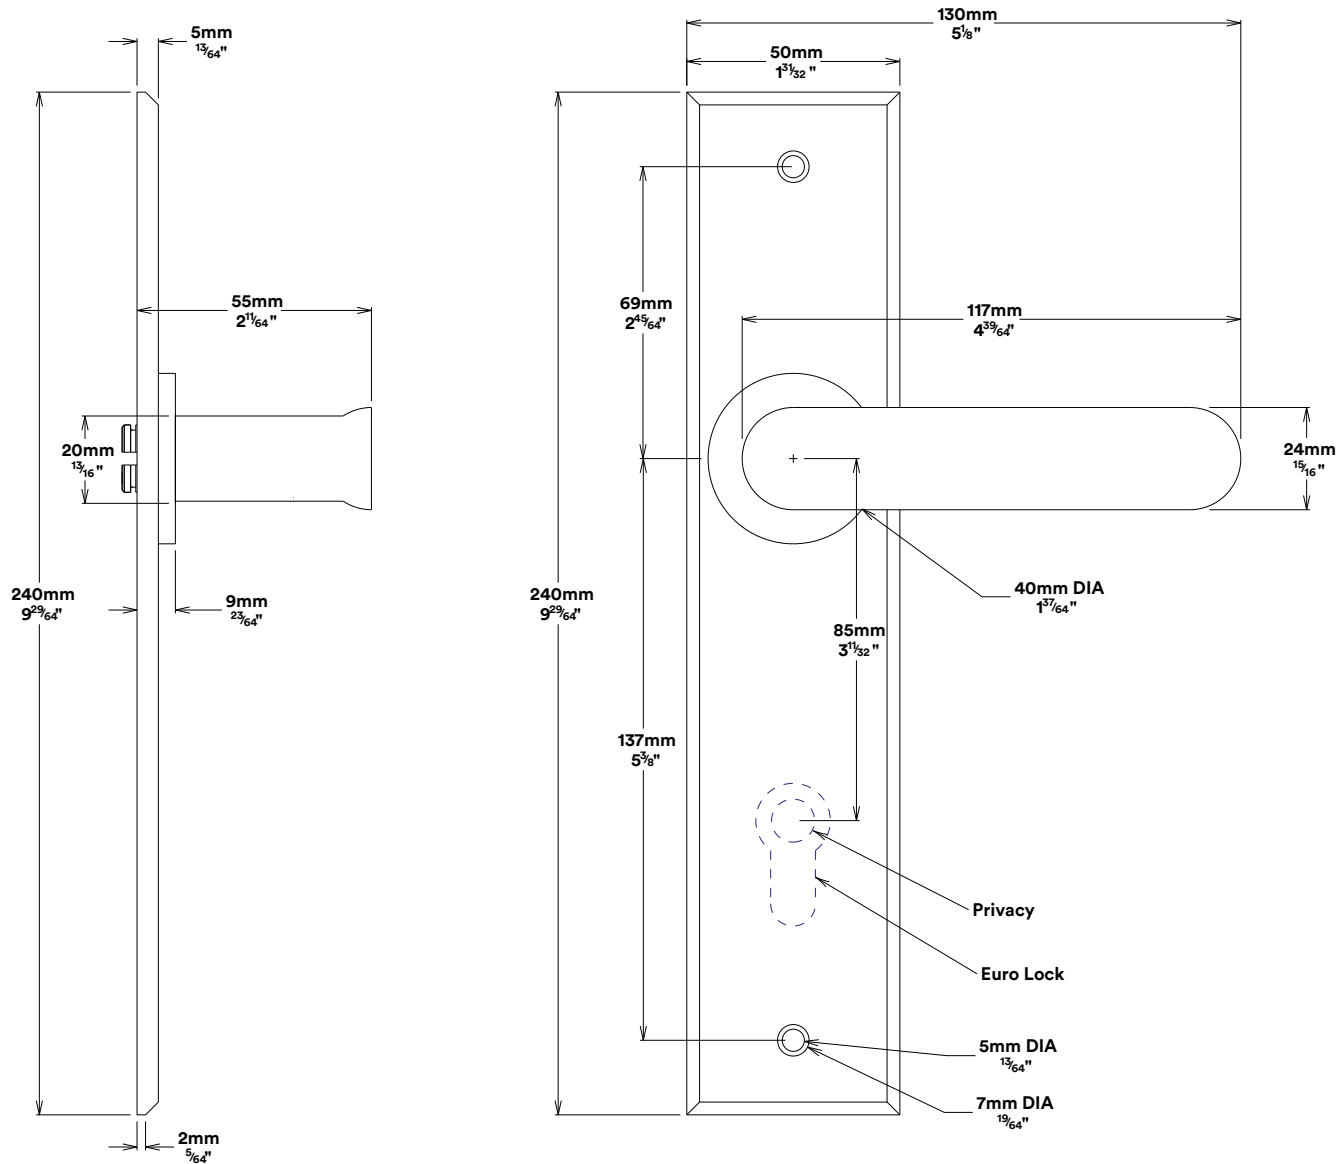

Door Lever Bronte Chamfered

iver