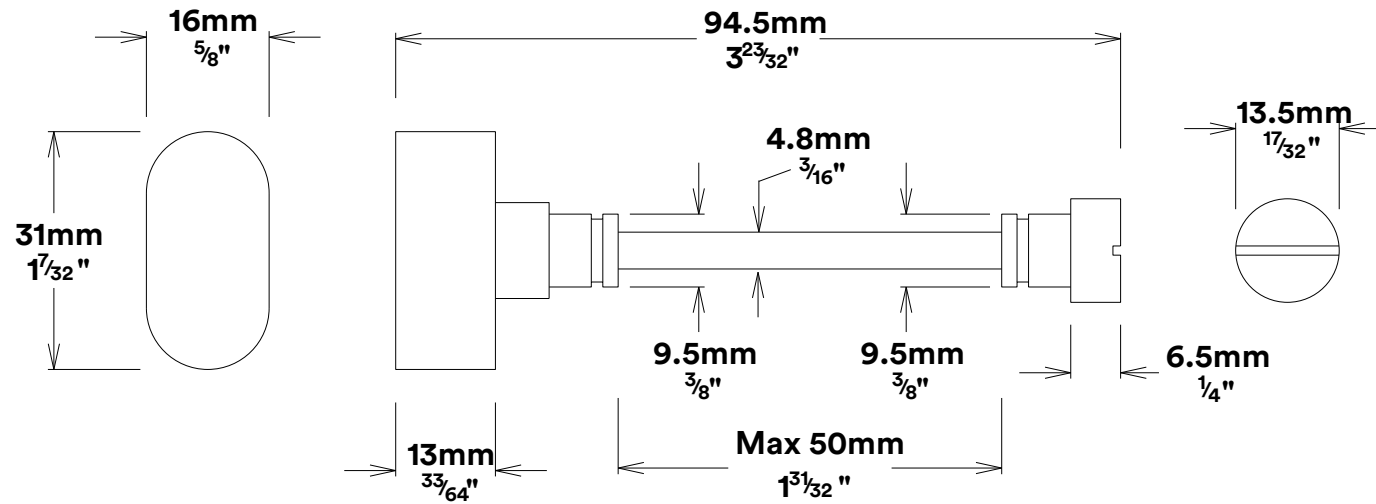

# Tube Latch Split Cam & 'T' Striker