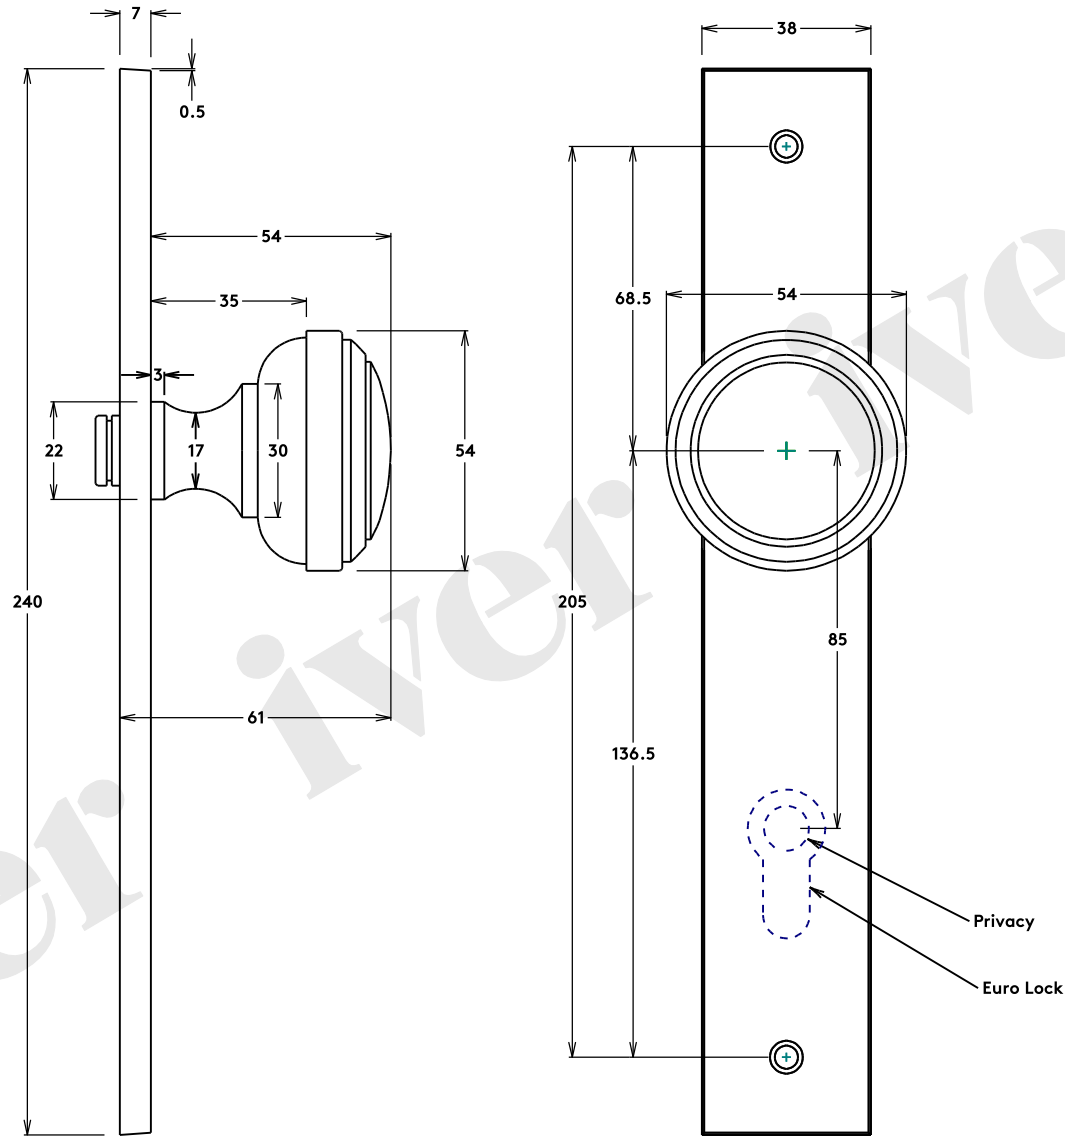

Door Knob Paddington Rectangular Latch/Privacy/Euro Pair H240xW38xP61mm

Tube Latch Split Cam 'T' Striker Hard & Soft Sprung Backset 60mm

Component Privacy Adaptor

Privacy Bolt Round Bolt Backset 60mm