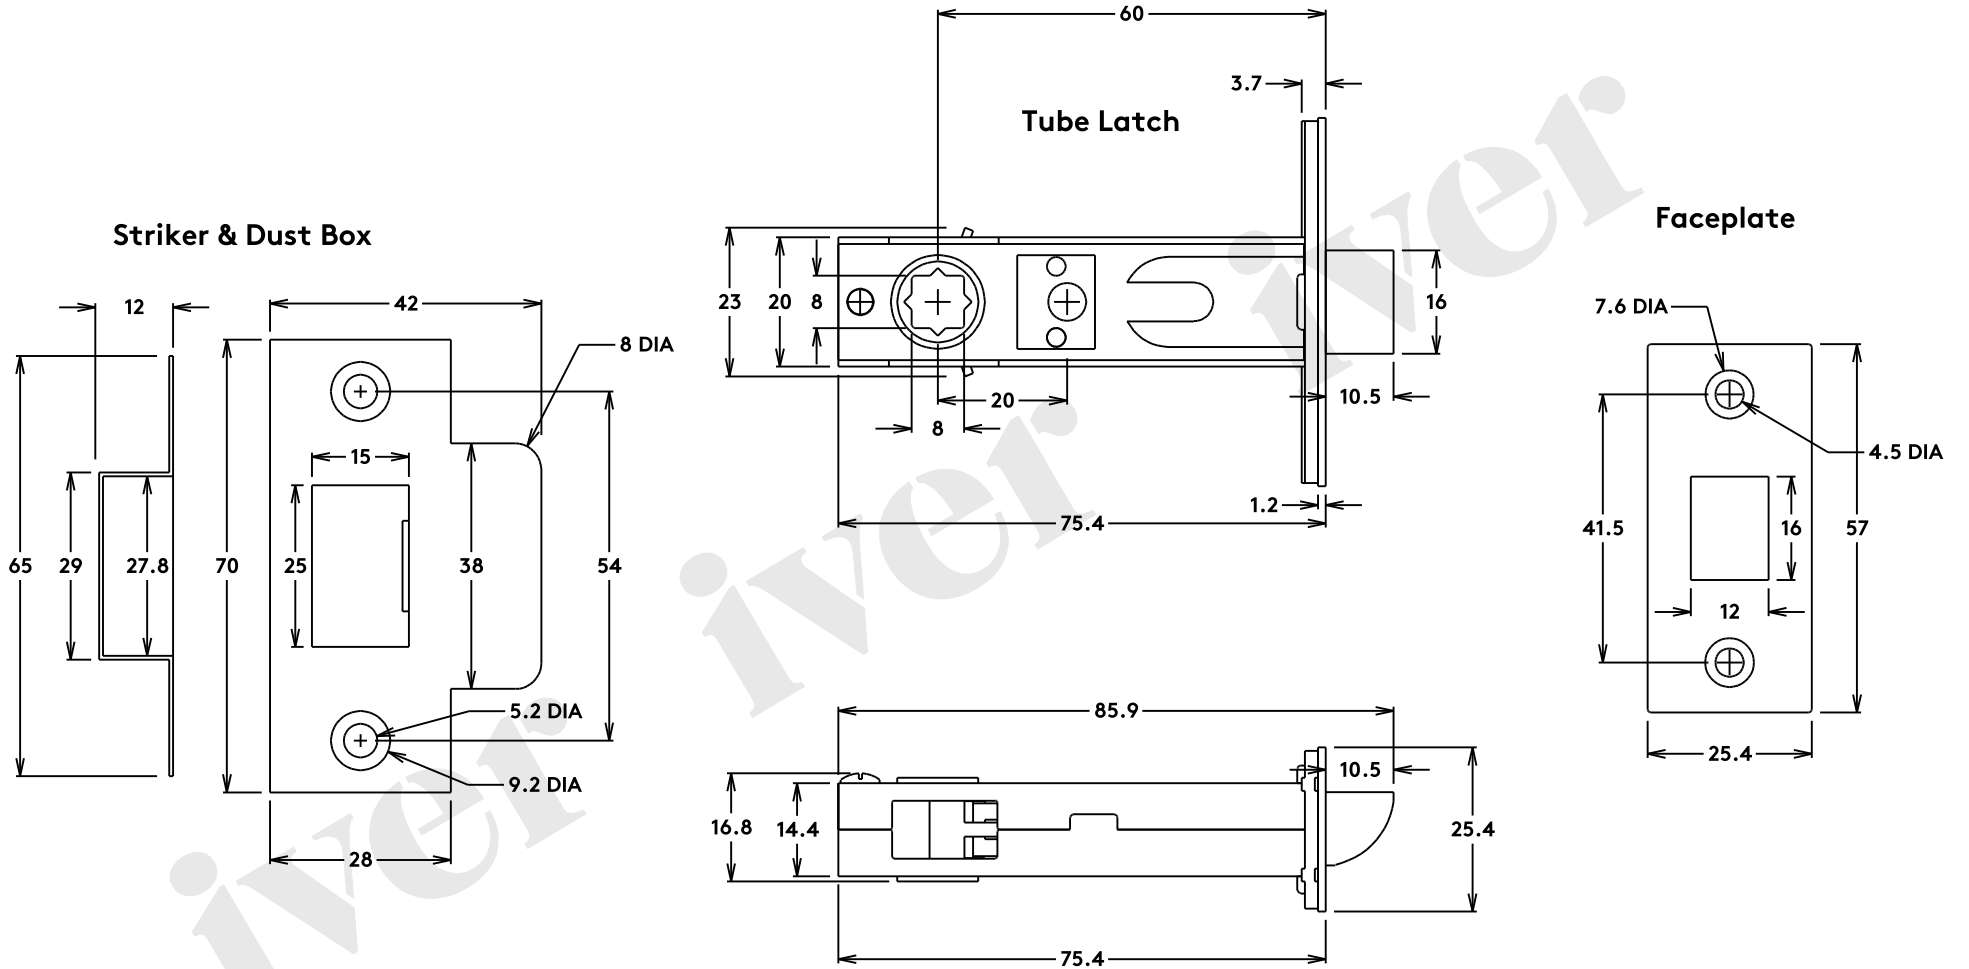

Door Knob Paddington Rectangular Latch/Privacy/Euro Pair H240xW38xP61mm

Tube Latch Split Cam 'T' Striker Hard & Soft Sprung Backset 60mm

Component Privacy Adaptor

Privacy Bolt Round Bolt Backset 60mm