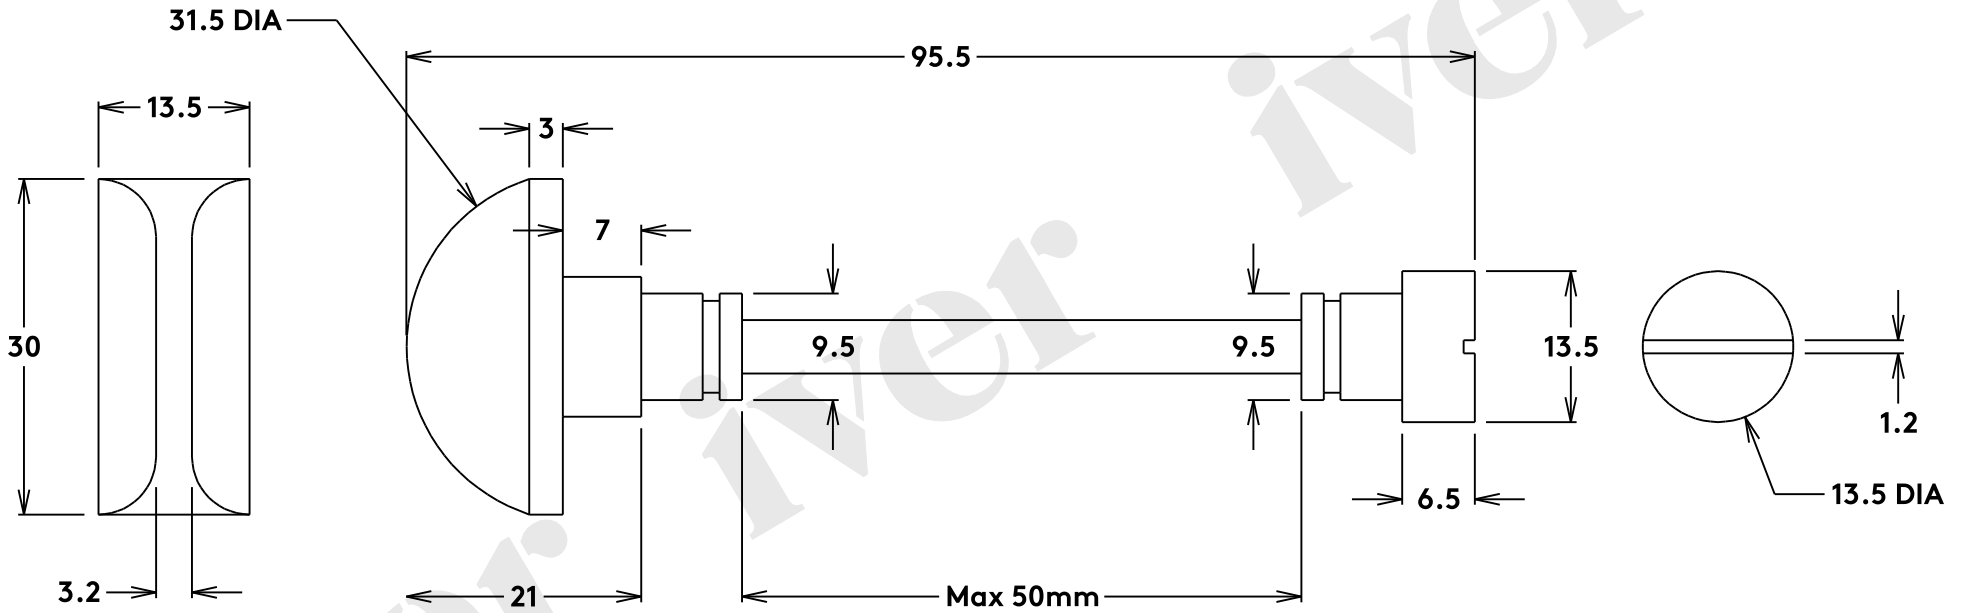

Door Knob Paddington Rectangular Latch/Privacy/Euro Pair H240xW38xP61mm

Tube Latch Split Cam 'T' Striker Hard & Soft Sprung Backset 60mm

Component Privacy Adaptor

Privacy Bolt Round Bolt Backset 60mm