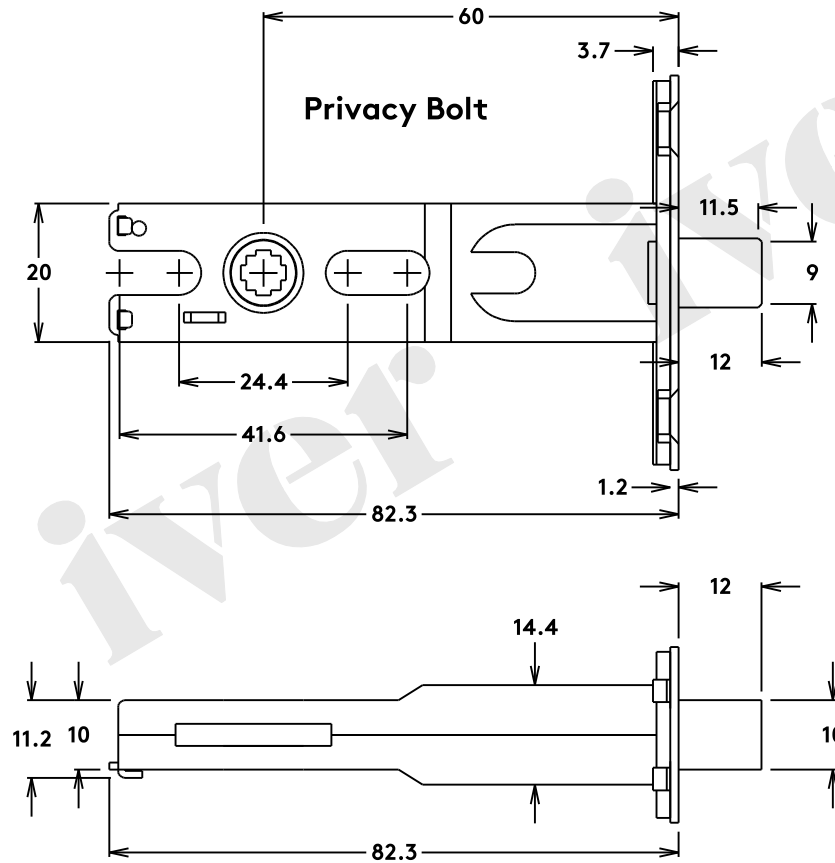

Tube Latch Split Cam 'T' Striker Hard & Soft Sprung Backset 60mm

Component Privacy Adaptor

Privacy Bolt Round Bolt Backset 60mm

Dust Box & Striker

Privacy Bolt

Faceplate