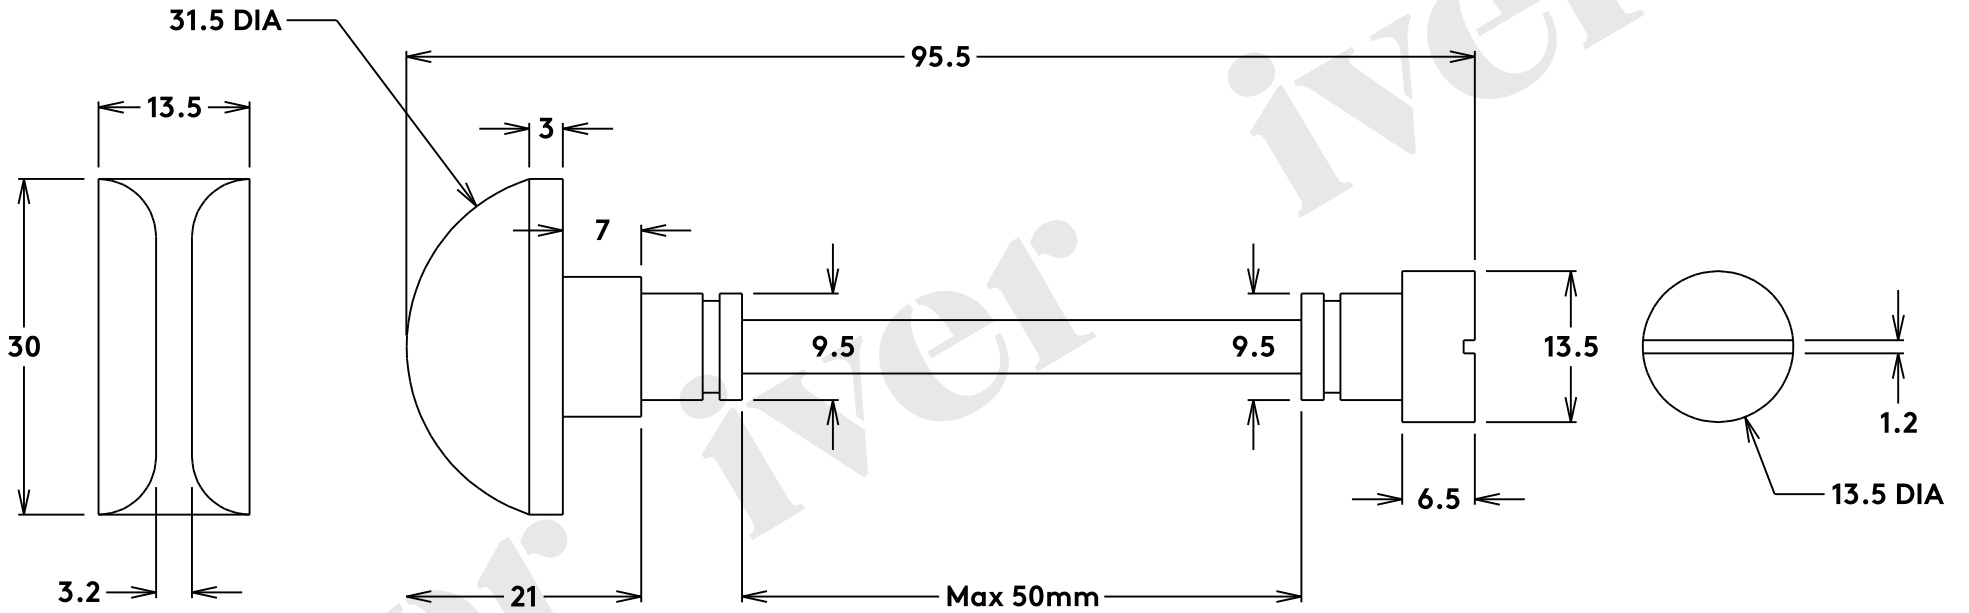

Tube Latch Split Cam 'T' Striker Hard & Soft Sprung Backset 60mm

Component Privacy Adaptor

Privacy Bolt Round Bolt Backset 60mm

Dust Box & Striker

Privacy Bolt

Faceplate