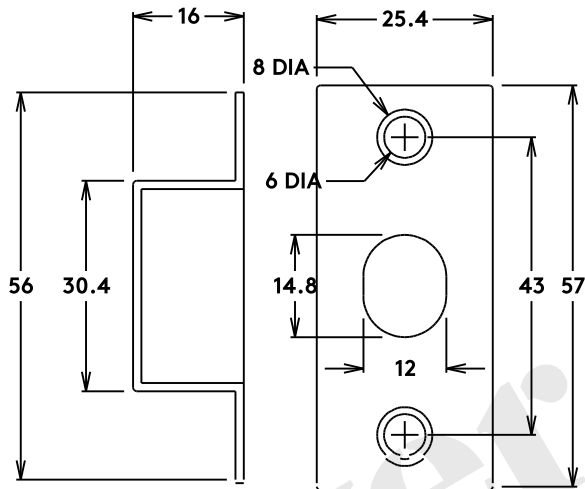

Tube Latch Split Cam 'T' Striker Hard & Soft Sprung Backset 60mm

Component Privacy Adaptor

Privacy Bolt Round Bolt Backset 60mm

Dust Box & Striker

Privacy Bolt

Faceplate