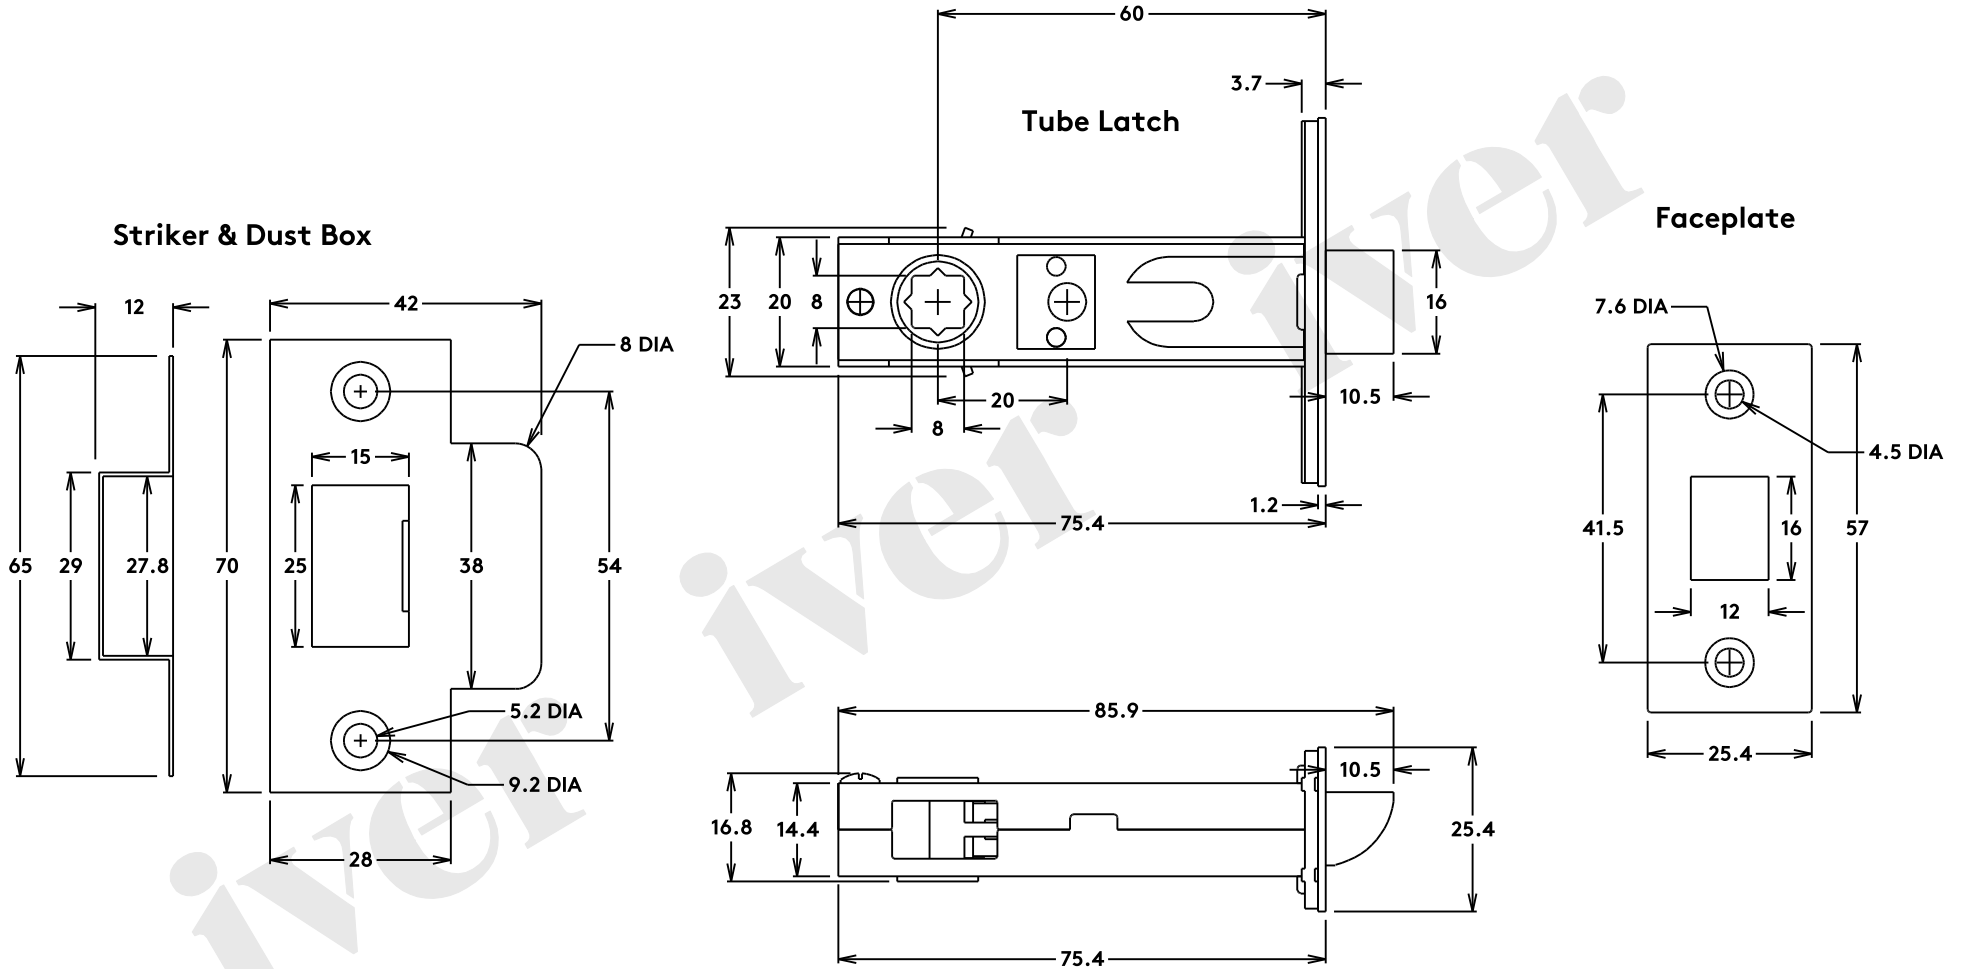

Tube Latch Split Cam 'T' Striker Hard & Soft Sprung Backset 60mm

Component Privacy Adaptor

Privacy Bolt Round Bolt Backset 60mm

Dust Box & Striker

Privacy Bolt

Faceplate