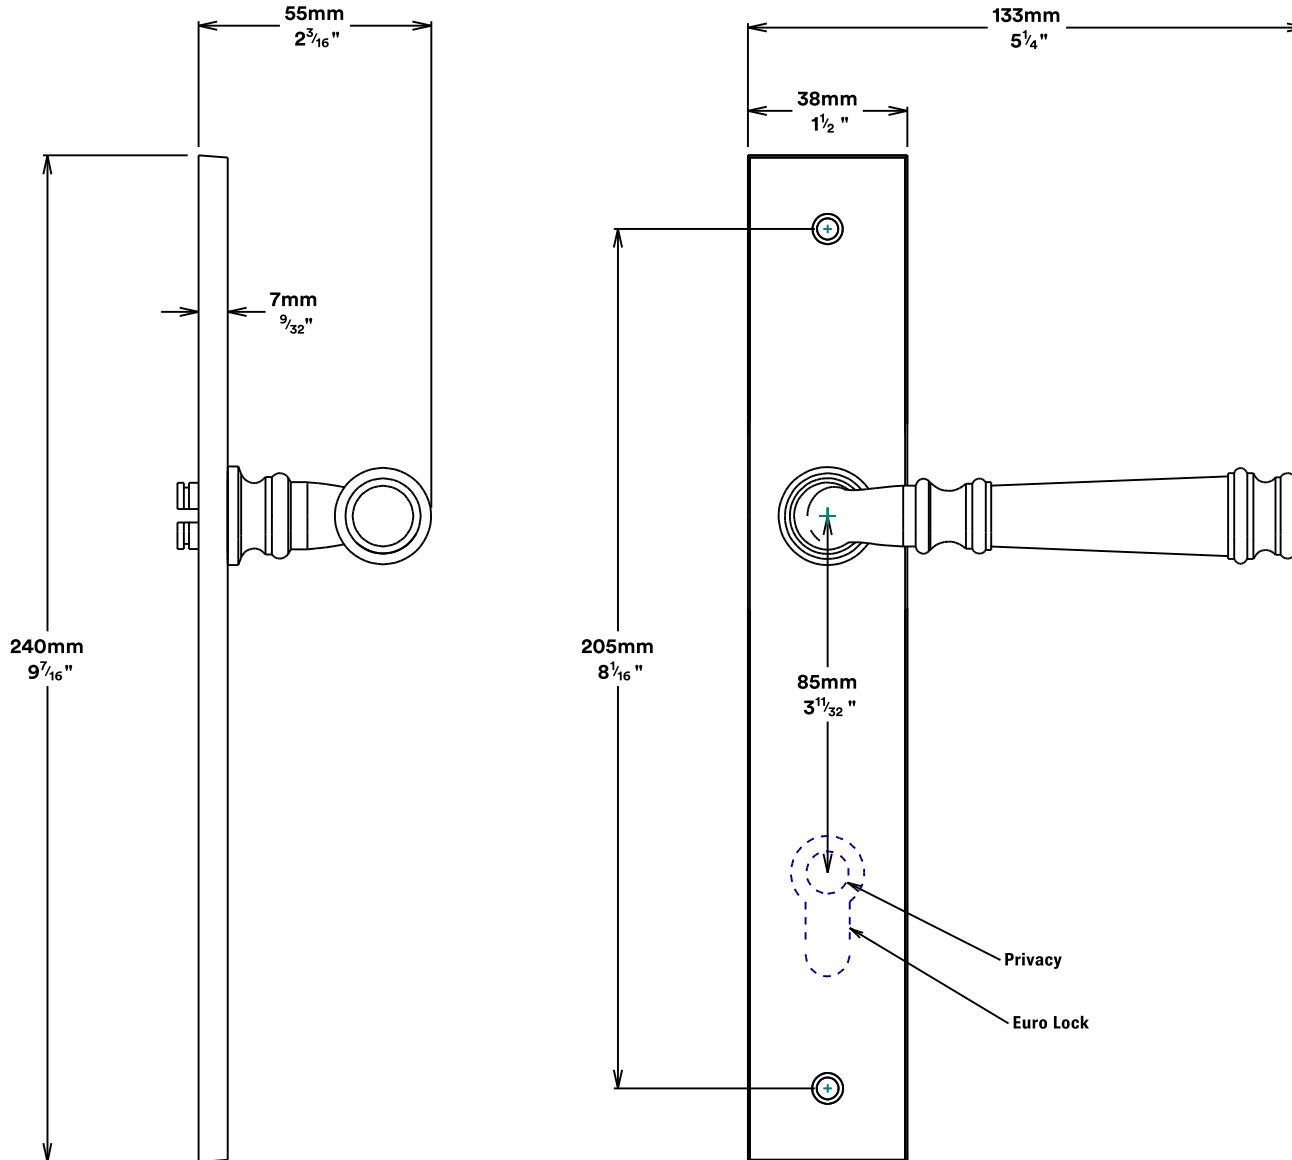

Door Lever Verona Rectangular

iver

Tube Latch Split Cam & 'T' Striker

Dust Box & Striker

Tube Latch & Faceplate