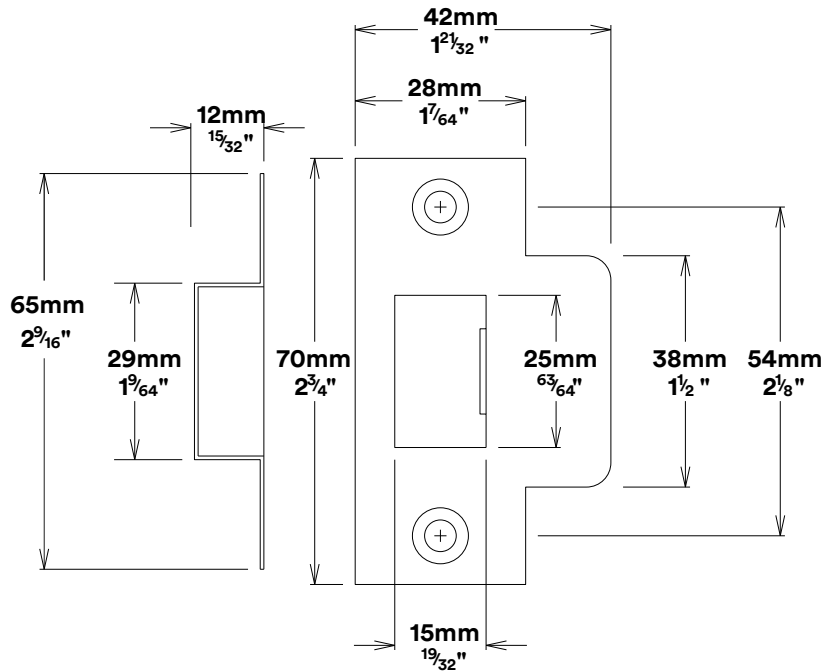

Door Lever Verona Rectangular

iver

Tube Latch Split Cam & 'T' Striker

Dust Box & Striker

Tube Latch & Faceplate