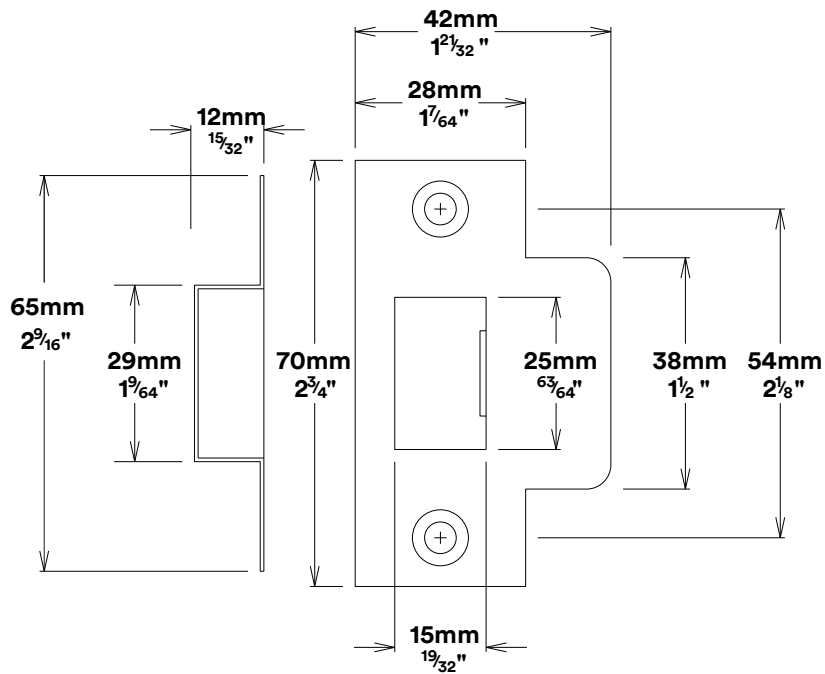

Door Lever Sarlat Shouldered

iver

Tube Latch Split Cam & 'T' Striker

Dust Box & Striker

Tube Latch & Faceplate