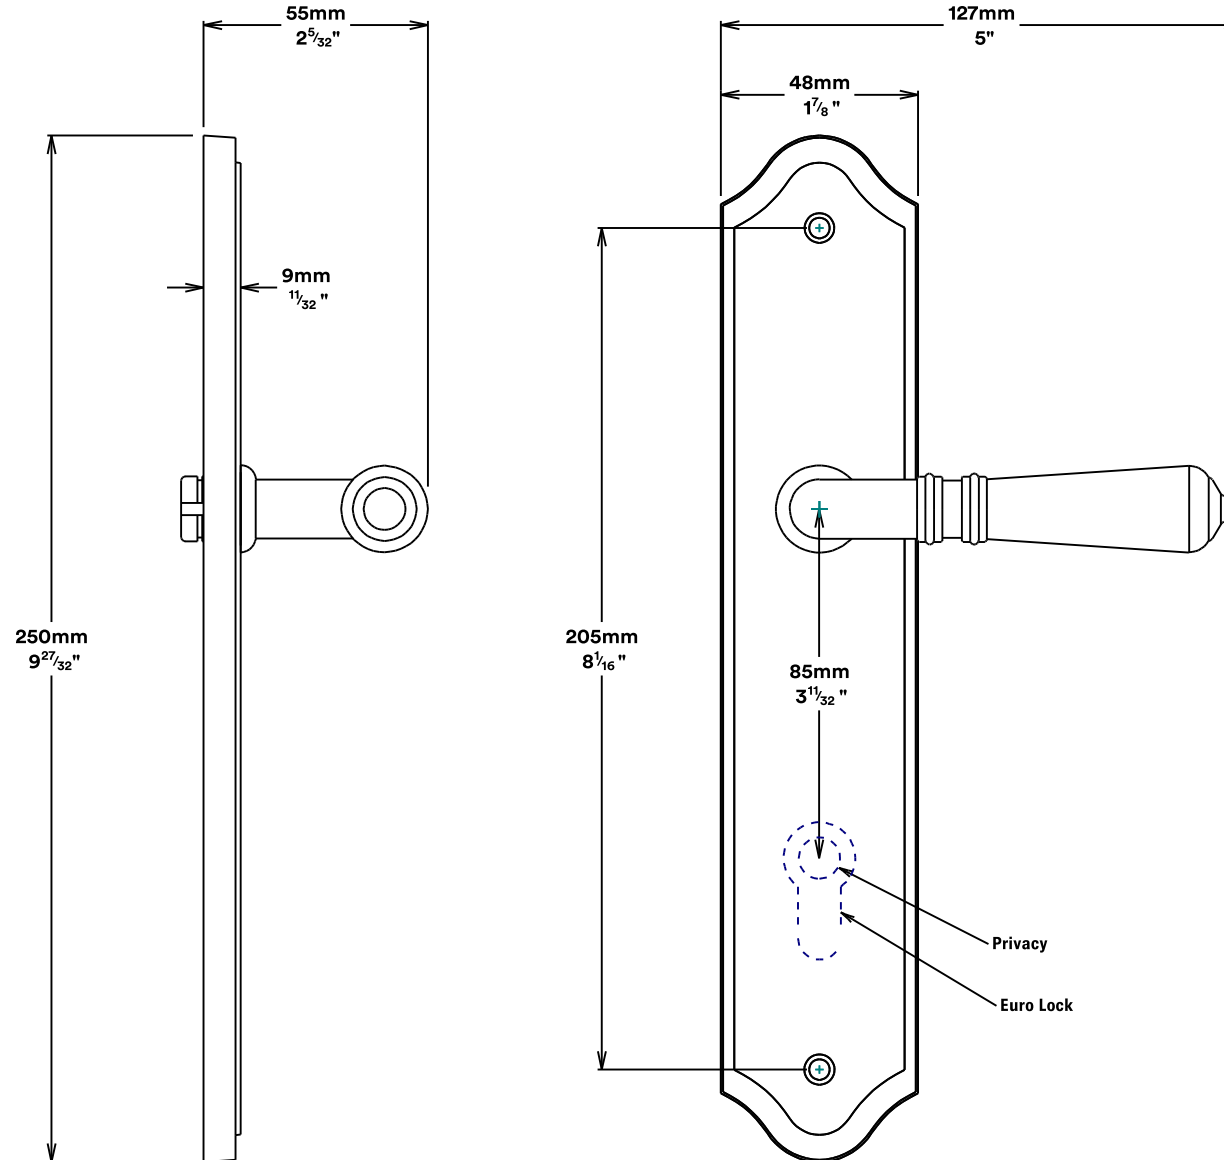

Door Lever Sarlat Shouldered

iver

Tube Latch Split Cam & 'T' Striker

Dust Box & Striker

Tube Latch & Faceplate