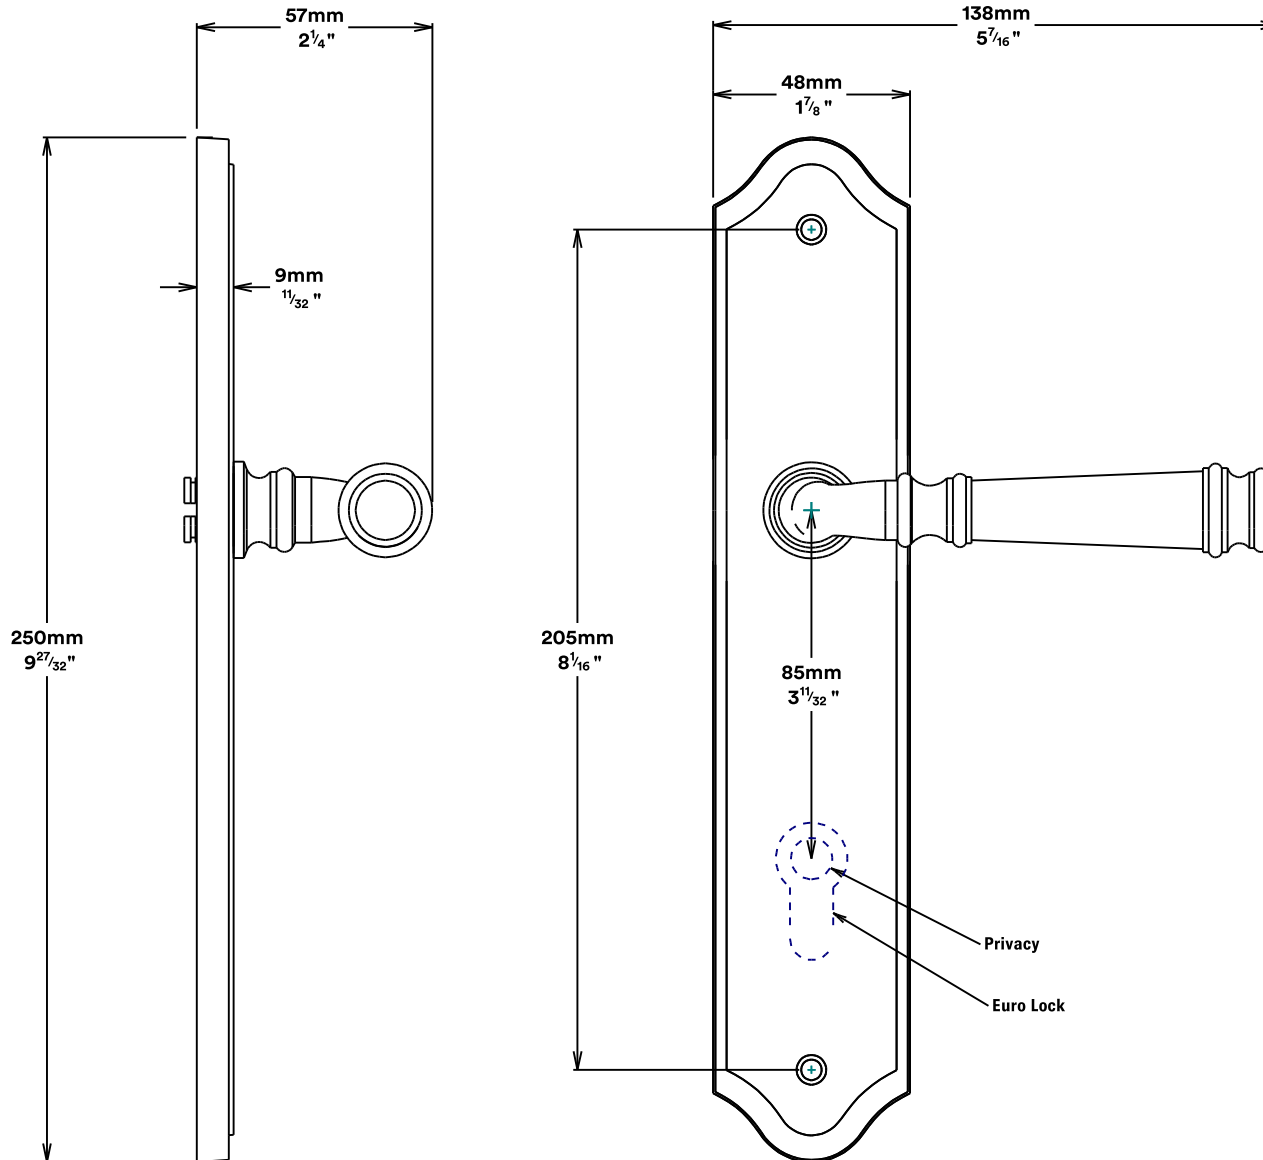

# Door Lever Verona Shouldered

# Tube Latch Split Cam & 'T' Striker

Dust Box & Striker

Tube Latch & Faceplate