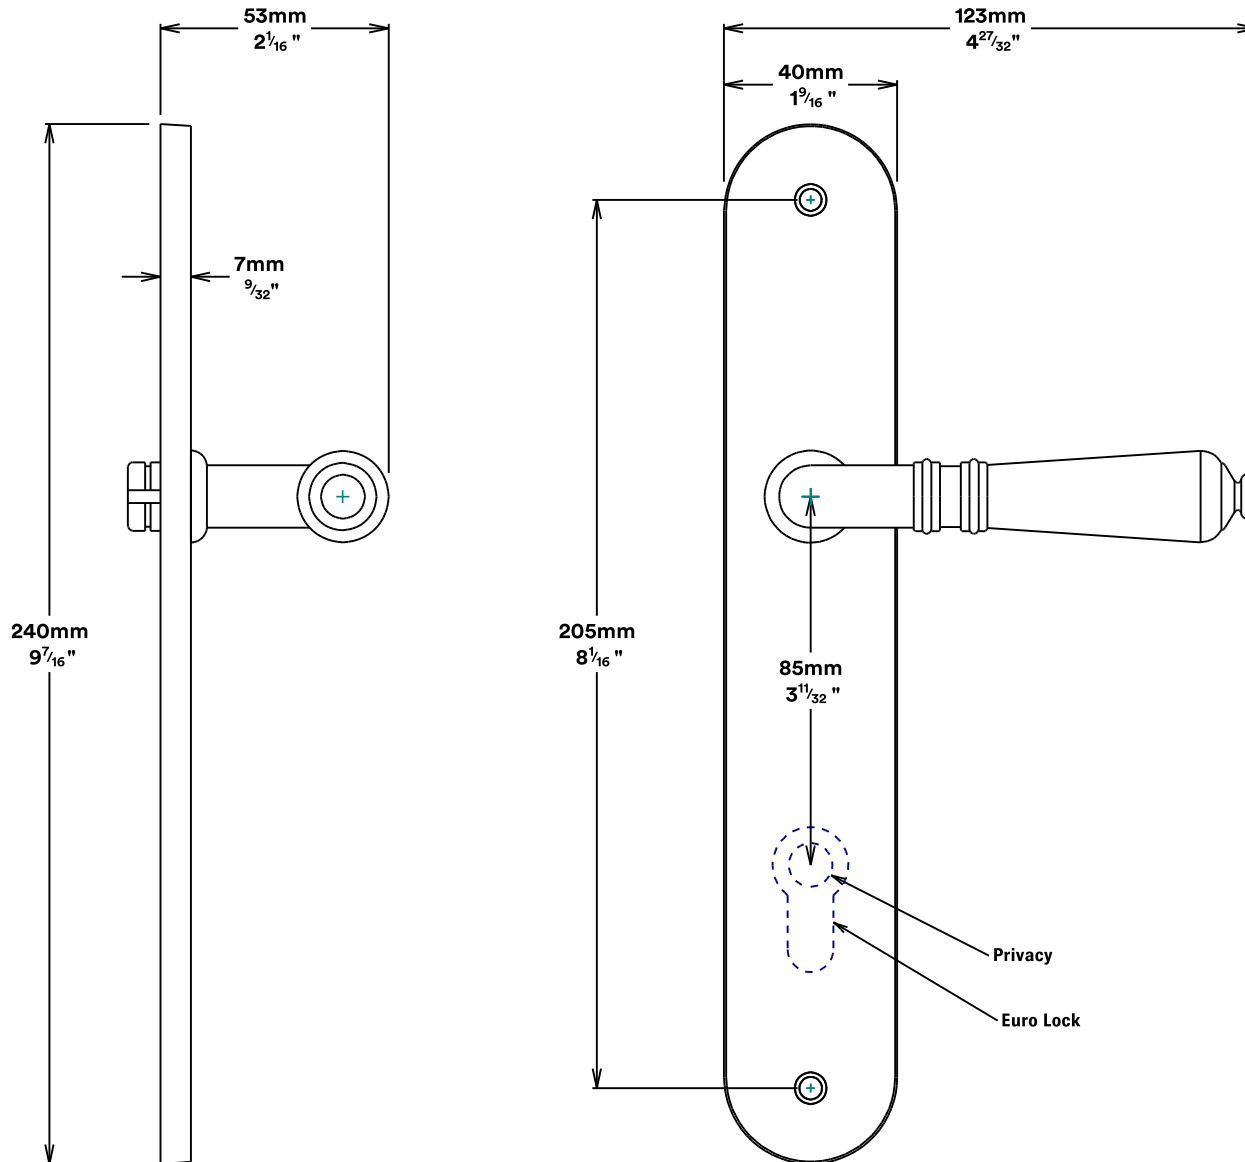

Door Lever Sarlat Oval

iver

Tube Latch Split Cam & 'T' Striker

Dust Box & Striker

Tube Latch & Faceplate