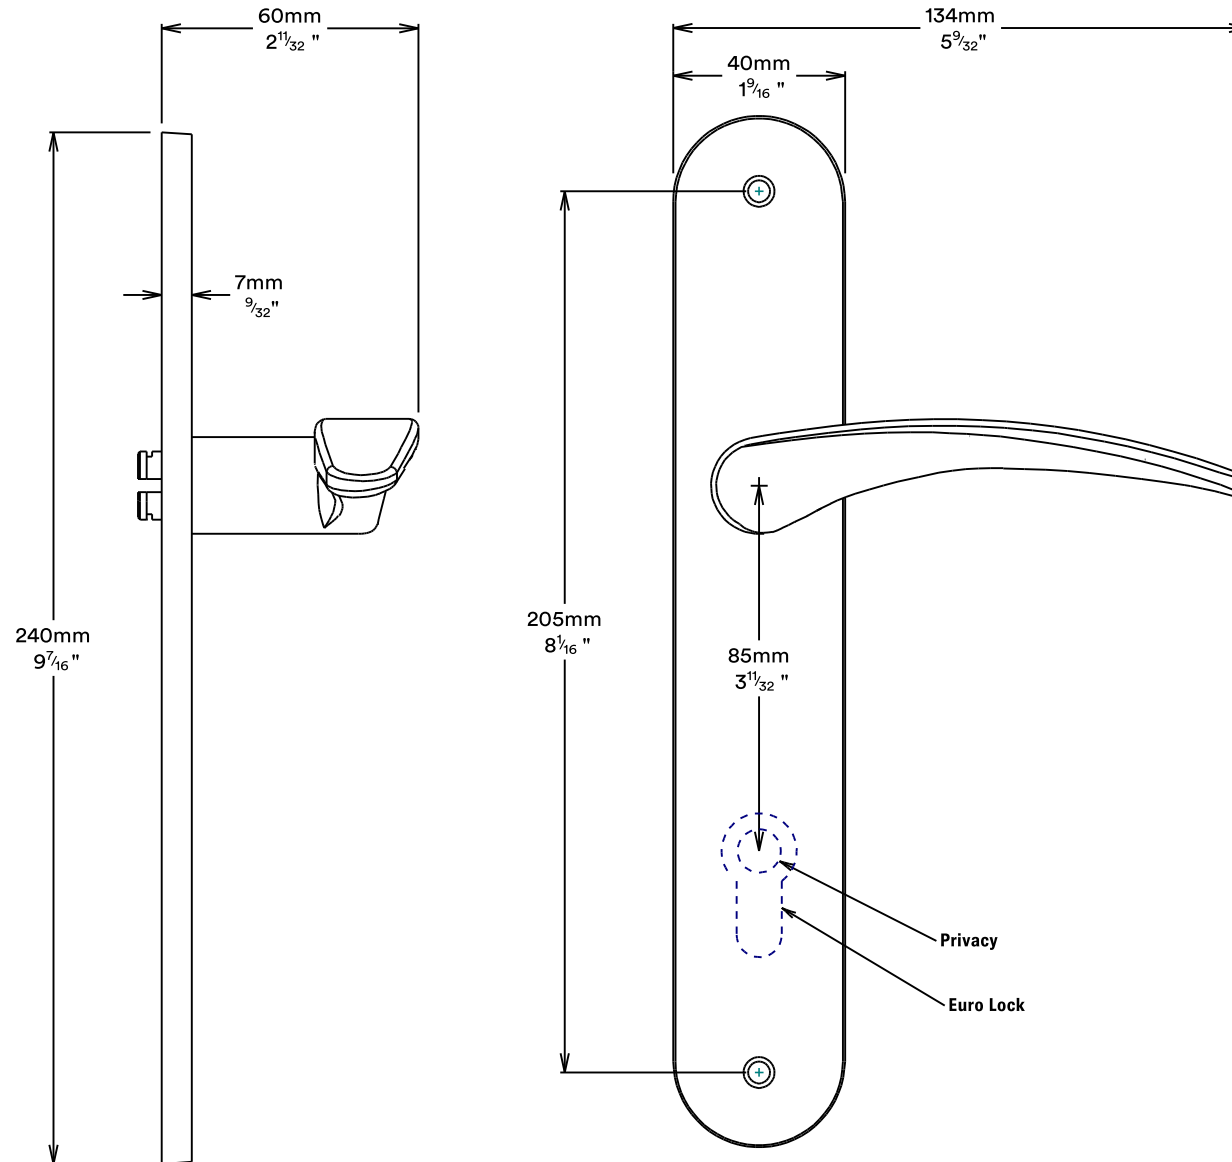

Door Lever Oxford Oval

iver

Tube Latch Split Cam & 'T' Striker

Dust Box & Striker

Tube Latch & Faceplate