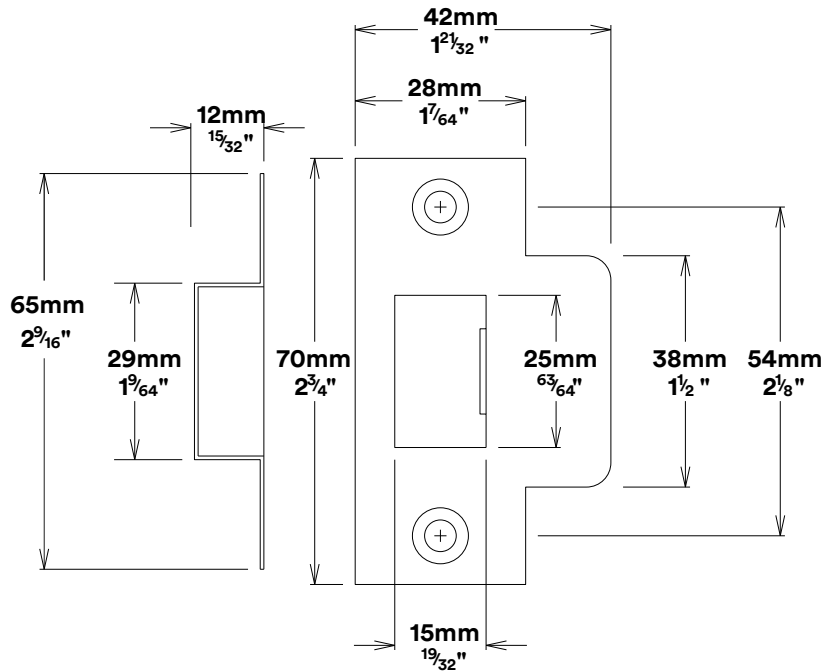

Door Lever Oxford Oval

iver

Tube Latch Split Cam & 'T' Striker

Dust Box & Striker

Tube Latch & Faceplate