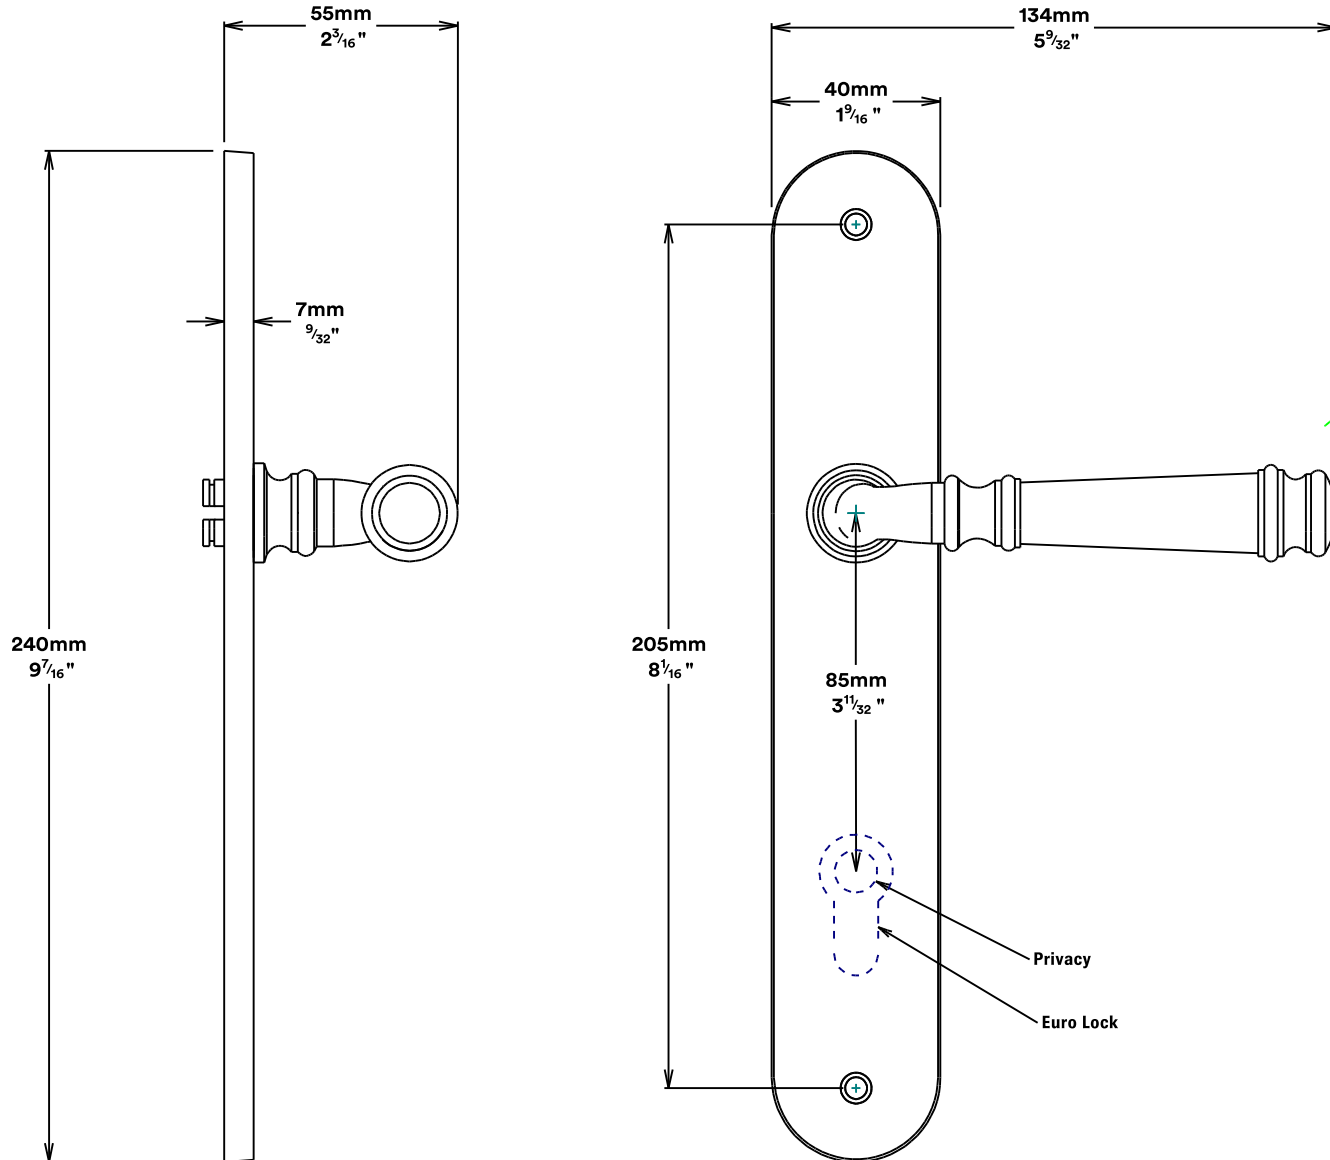

# Door Lever Verona Oval

# Tube Latch Split Cam & 'T' Striker

Dust Box & Striker

Tube Latch & Faceplate