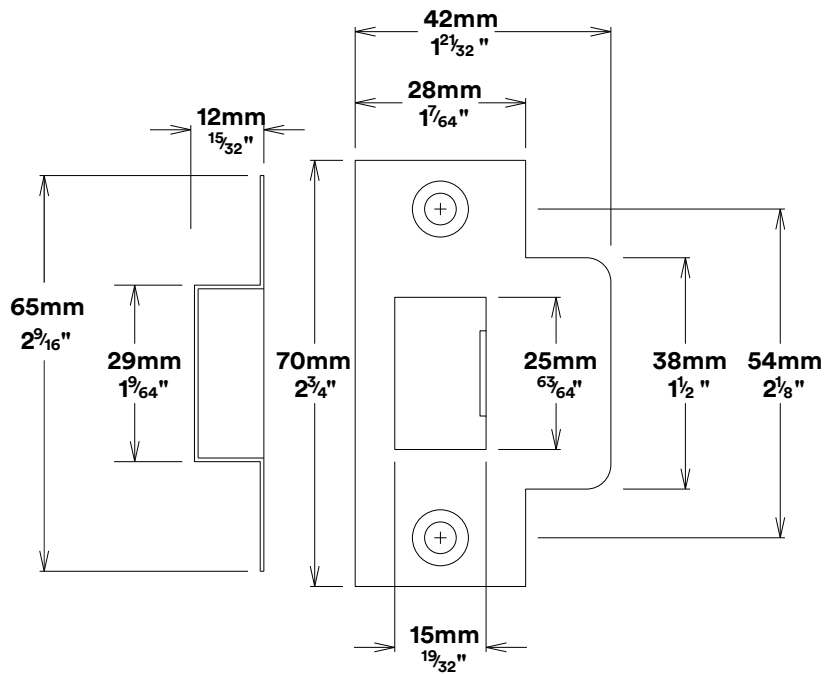

Door Lever Verona Stepped

iver

Tube Latch Split Cam & 'T' Striker

Dust Box & Striker

Tube Latch & Faceplate