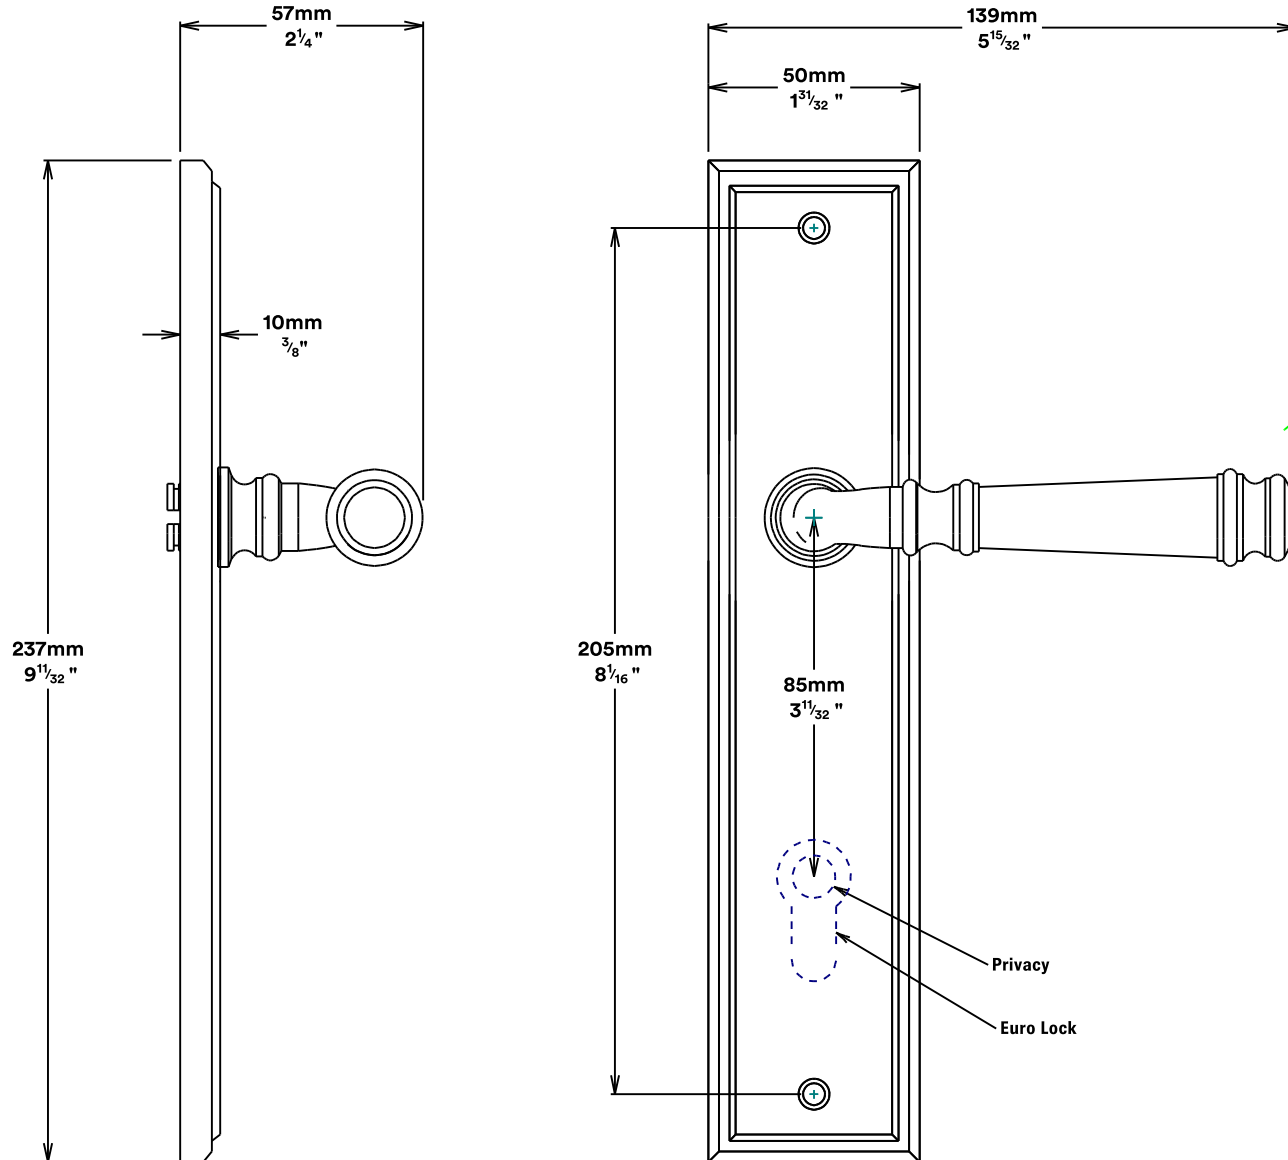

Door Lever Verona Stepped

iver

Tube Latch Split Cam & 'T' Striker

Dust Box & Striker

Tube Latch & Faceplate