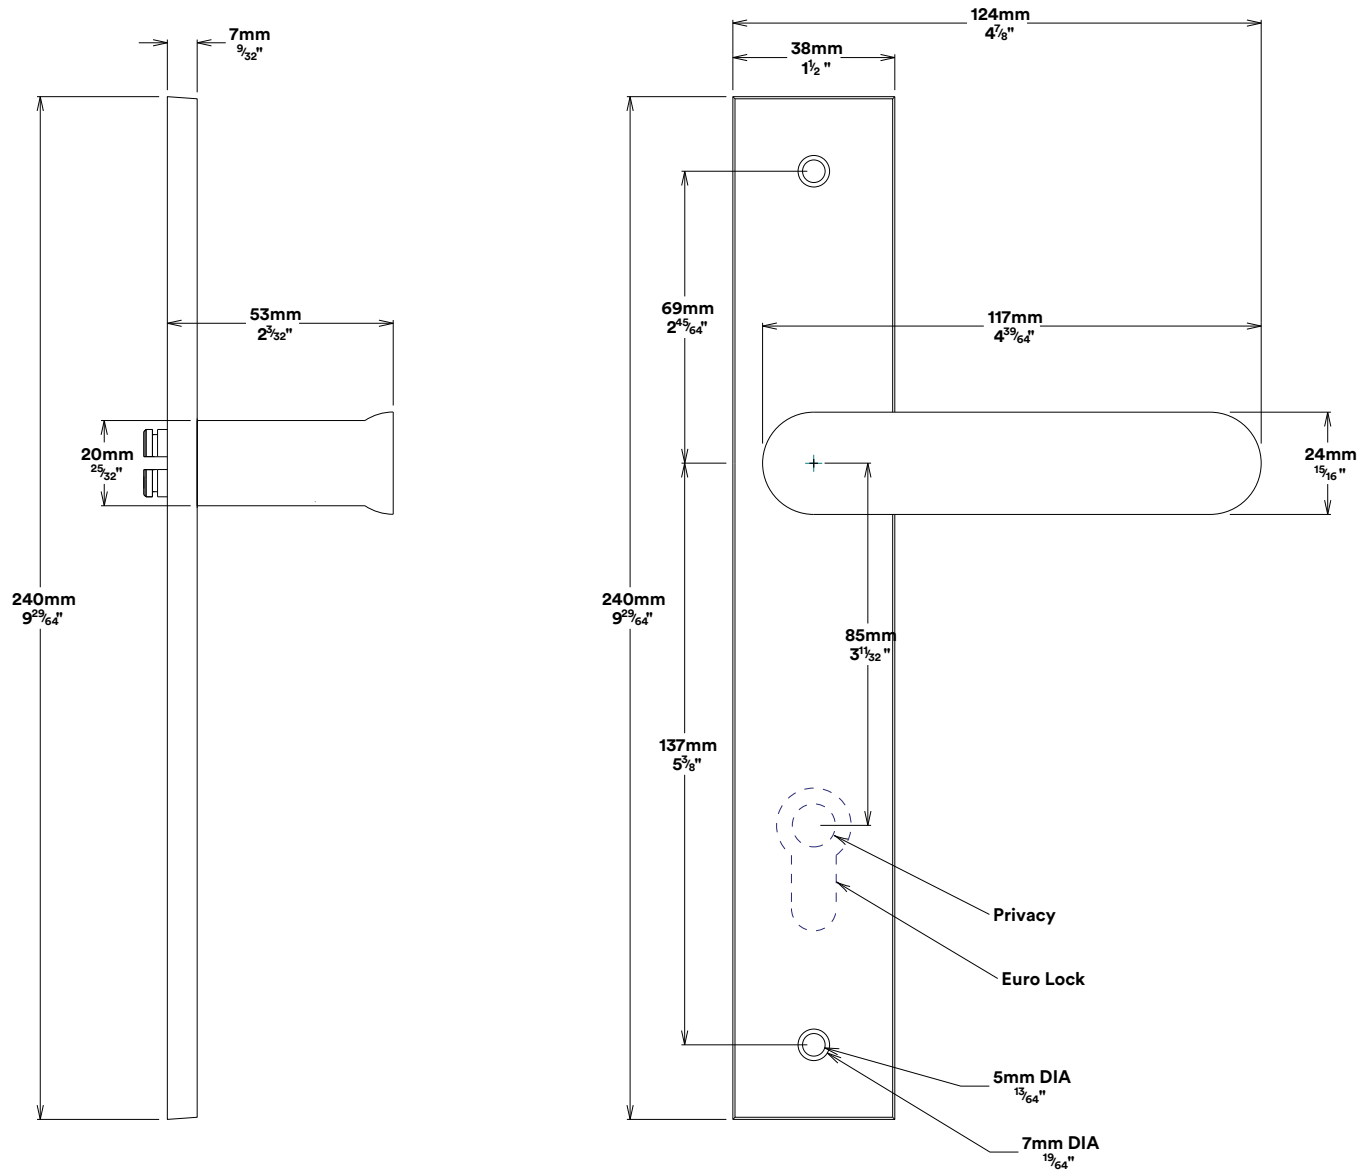

Door Lever Bronte Rectangular

iver

Tube Latch Split Cam & 'T' Striker

Dust Box & Striker

Tube Latch & Faceplate