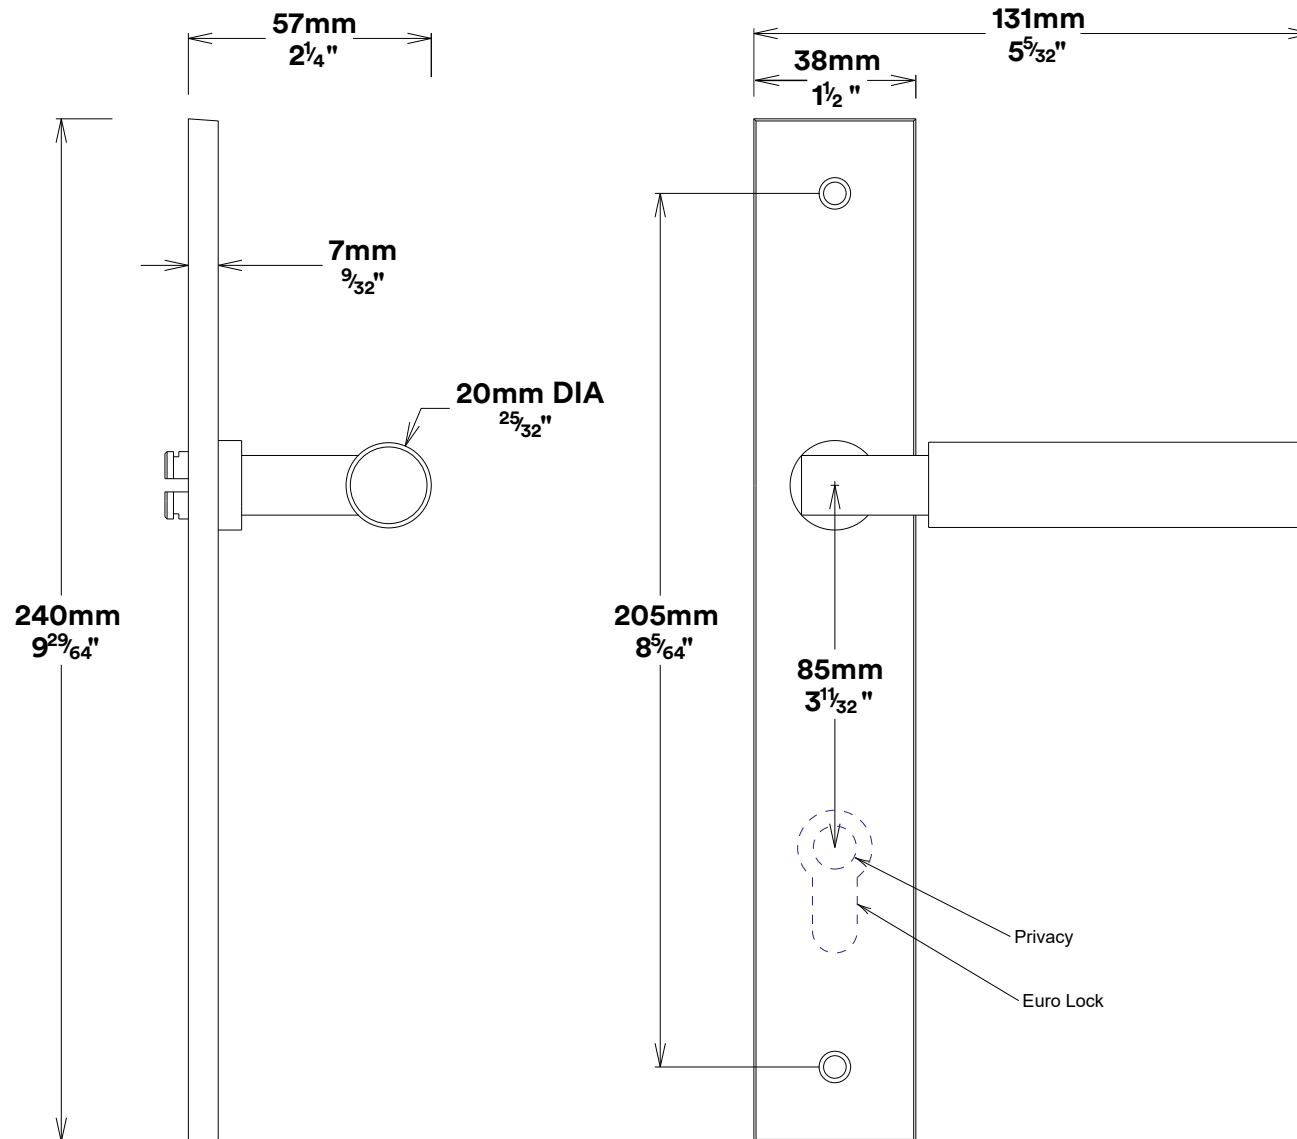

Door Lever Berlin Rectangular Passage Kit

iver

Created for life.

Tube Latch Split Cam & 'T' Striker

Dust Box & Striker

Tube Latch & Faceplate