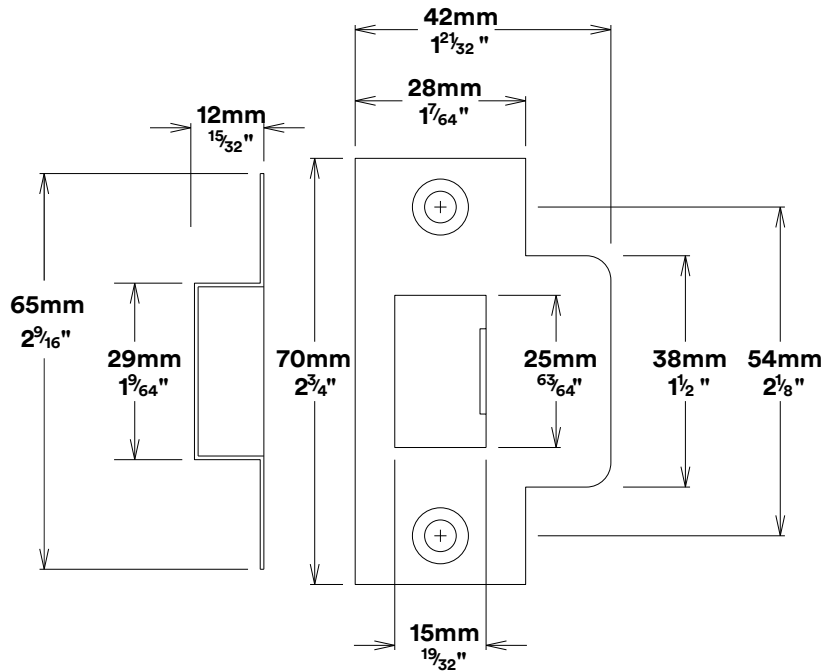

Door Lever Berlin Rectangular Passage Kit

iver

Created for life.

Tube Latch Split Cam & 'T' Striker

Dust Box & Striker

Tube Latch & Faceplate