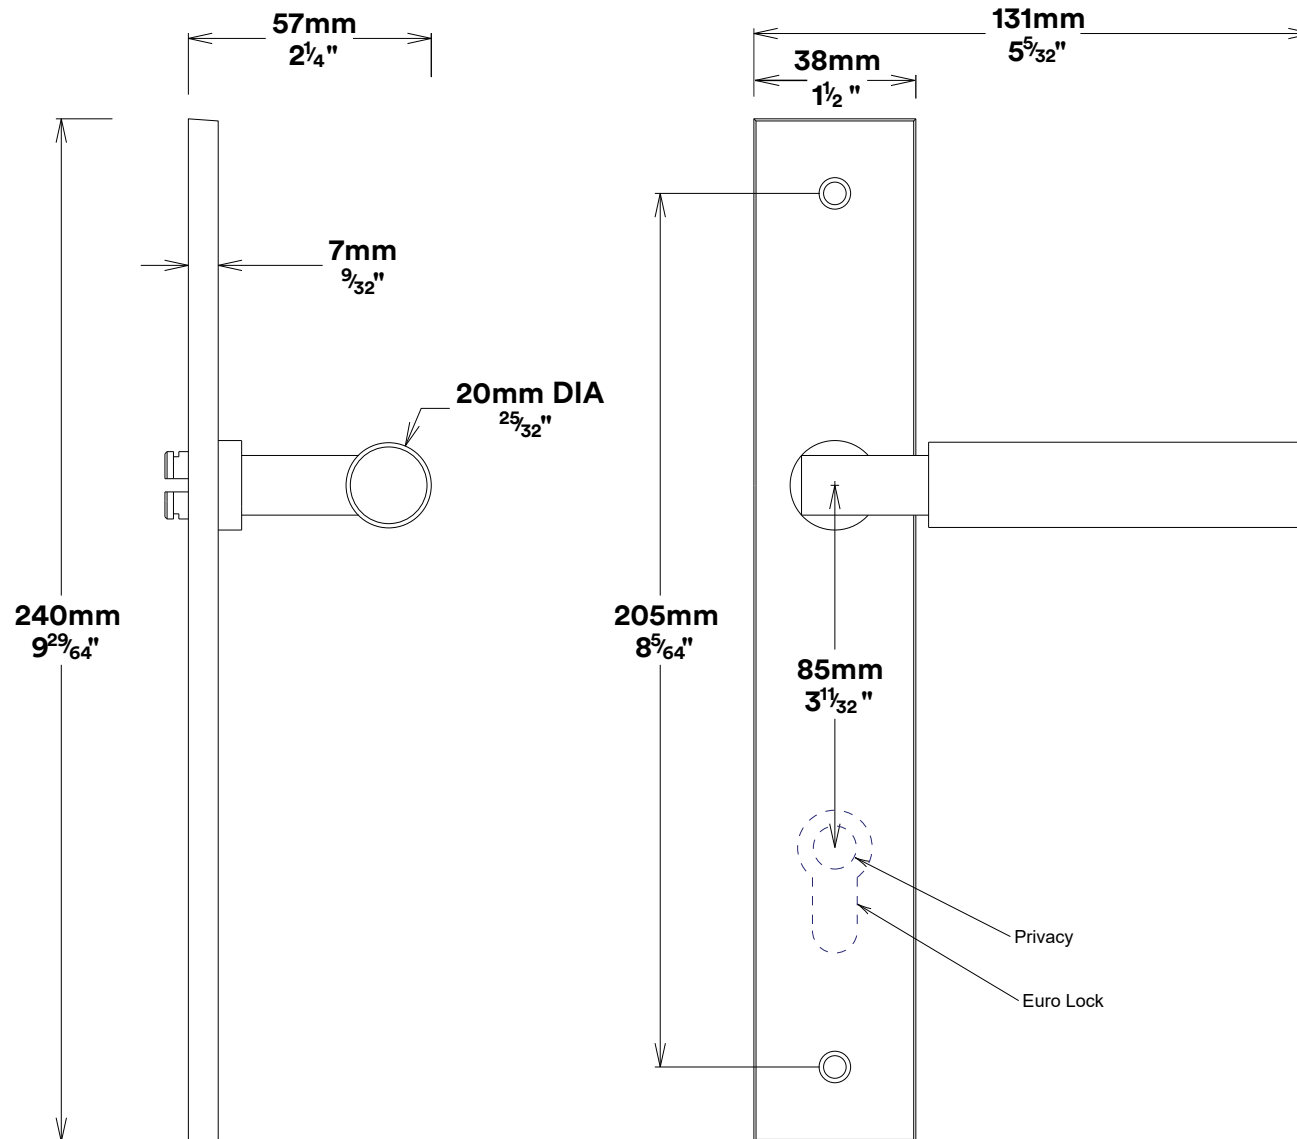

Door Lever Berlin Rectangular Privacy Kit

iver

Privacy Adaptor Berlin

Tube Latch Split Cam & 'T' Striker

Dust Box & Striker

Tube Latch & Faceplate

Privacy Bolt & Striker

Dust Box & Striker

Privacy Bolt & Faceplate

Created for life.