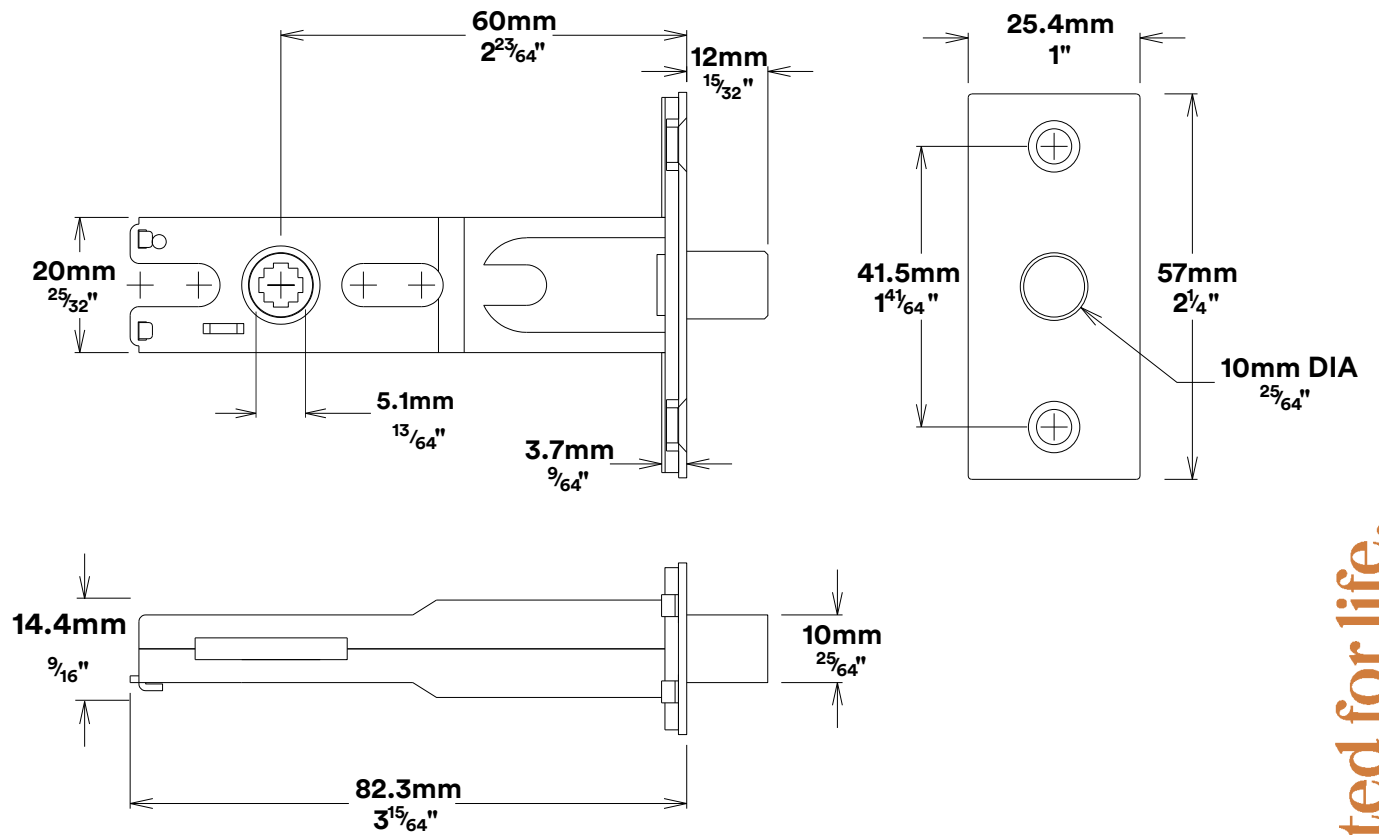

Door Lever Berlin Rectangular Privacy Kit

iver

Privacy Adaptor Berlin

Tube Latch Split Cam & 'T' Striker

Dust Box & Striker

Tube Latch & Faceplate

Privacy Bolt & Striker

Dust Box & Striker

Privacy Bolt & Faceplate

Created for life.