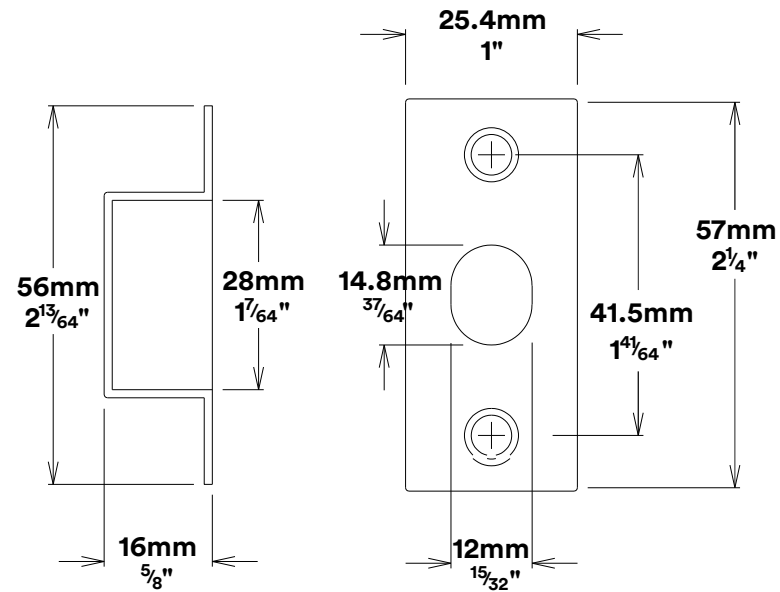

Door Lever Berlin Rectangular Privacy Kit

iver

Privacy Adaptor Berlin

Tube Latch Split Cam & 'T' Striker

Dust Box & Striker

Tube Latch & Faceplate

Privacy Bolt & Striker

Dust Box & Striker