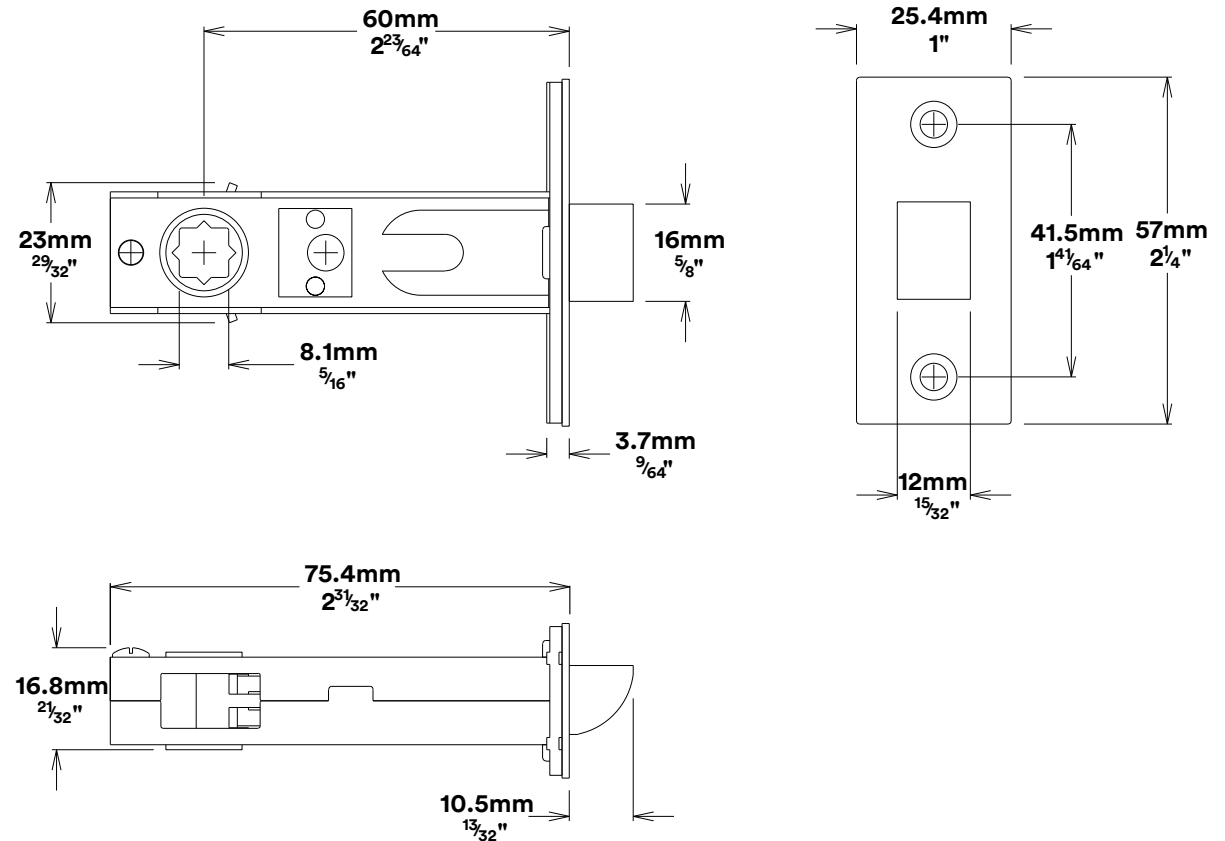

Door Lever Berlin Rectangular Privacy Kit

iver

Privacy Adaptor Berlin

Tube Latch Split Cam & 'T' Striker

Dust Box & Striker

Tube Latch & Faceplate

Privacy Bolt & Striker

Dust Box & Striker