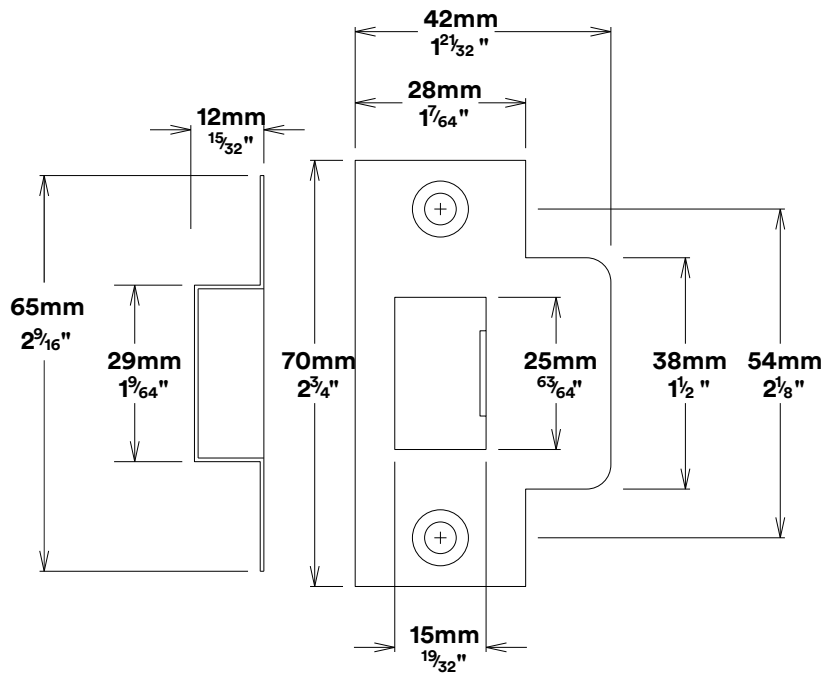

Door Lever Berlin Rectangular Privacy Kit

iver

Privacy Adaptor Berlin

Tube Latch Split Cam & 'T' Striker

Dust Box & Striker

Tube Latch & Faceplate

Privacy Bolt & Striker

Dust Box & Striker