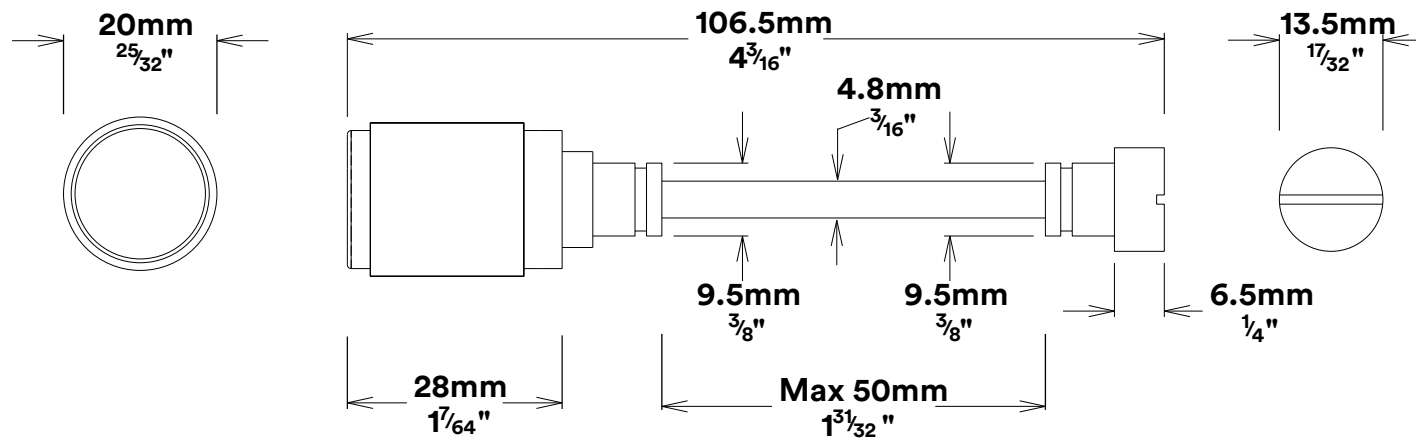

Door Lever Berlin Rectangular Privacy Kit

iver

Privacy Adaptor Berlin

Tube Latch Split Cam & 'T' Striker

Dust Box & Striker

Tube Latch & Faceplate

Privacy Bolt & Striker

Dust Box & Striker