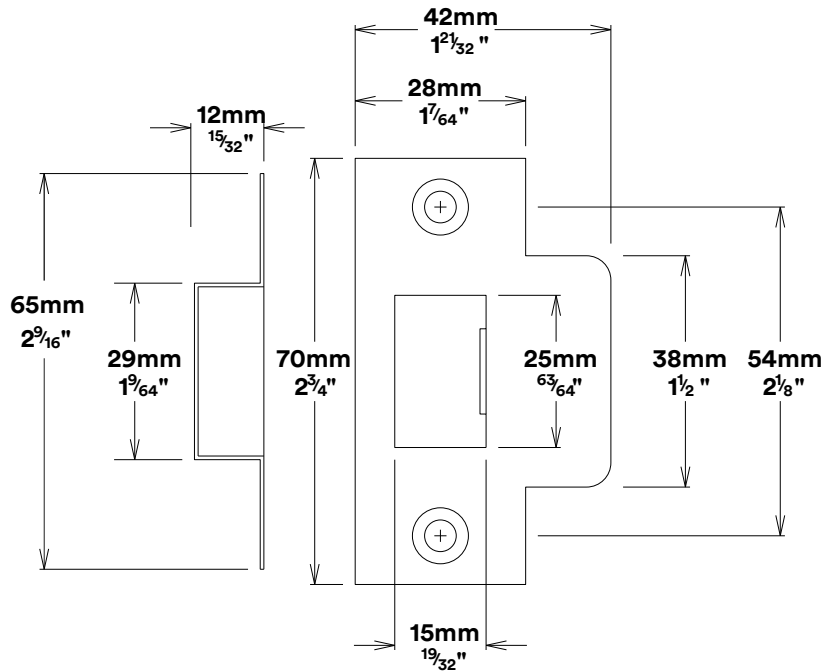

# Door Lever Brunswick Rectangular

# Tube Latch Split Cam & 'T' Striker

### Tube Latch & Faceplate