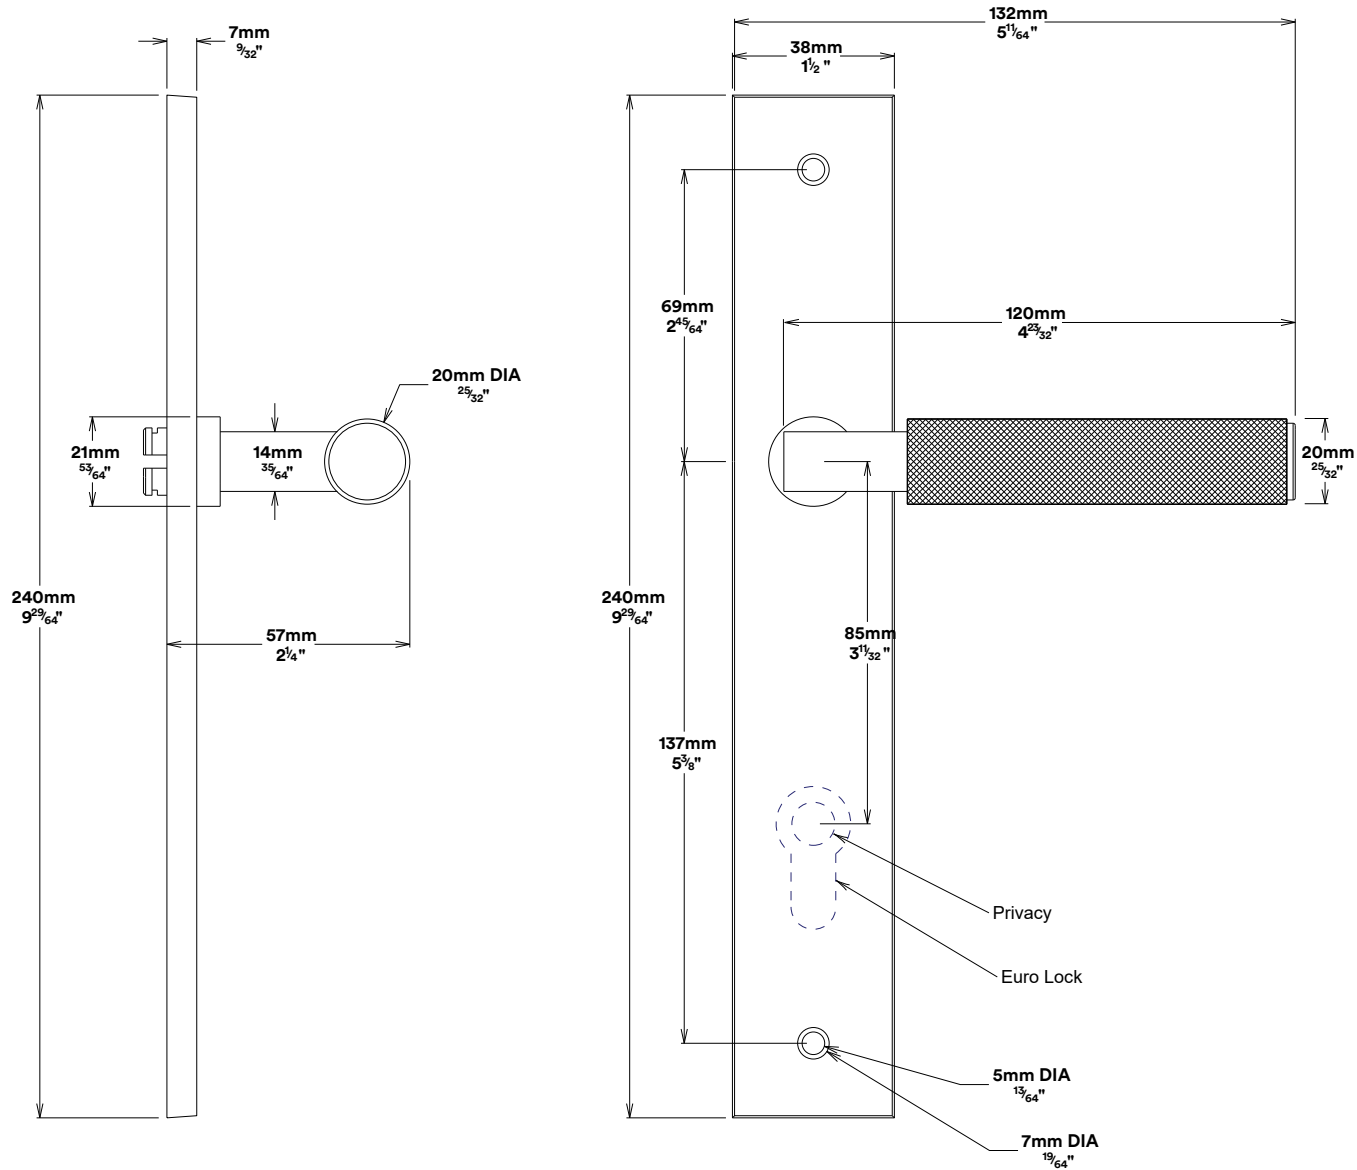

# Door Lever Brunswick Rectangular

# Tube Latch Split Cam & 'T' Striker

### Tube Latch & Faceplate