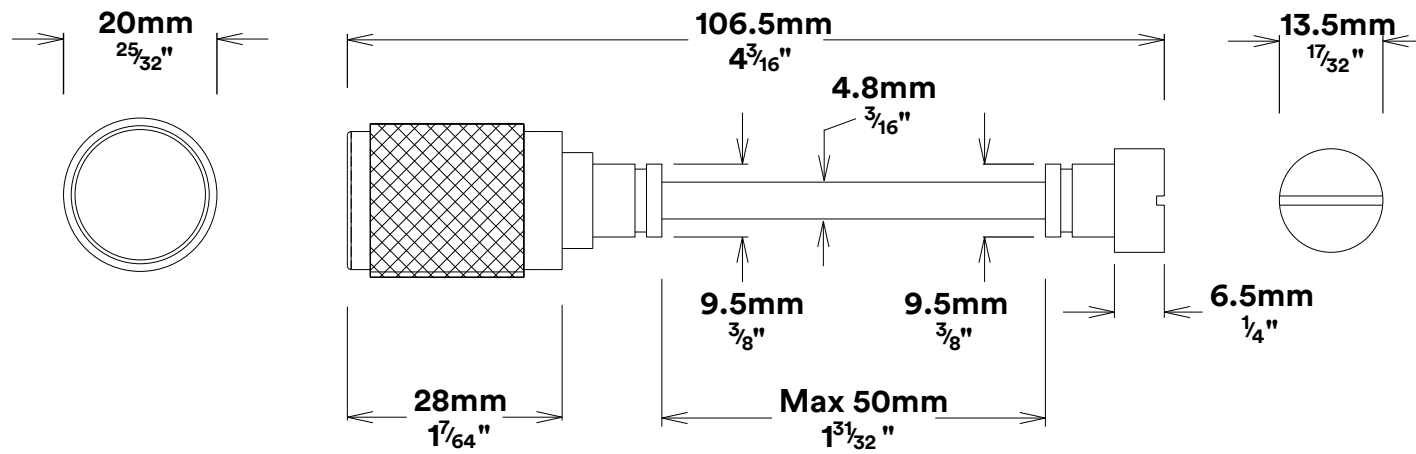

Door Lever Brunswick Rectangular

iver

Privacy Adaptor Brunswick

iver

Tube Latch Split Cam & 'T' Striker

Dust Box & Striker

Tube Latch & Faceplate

Privacy Bolt & Striker