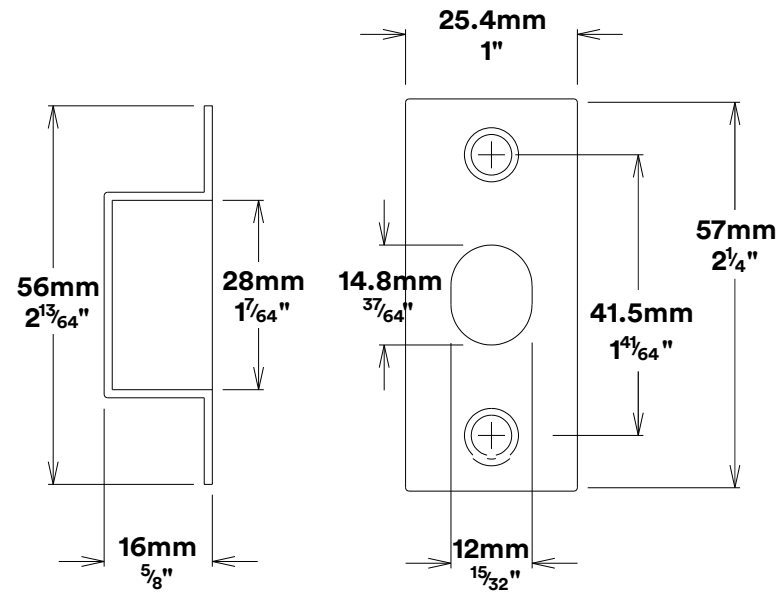

Dust Box & Striker