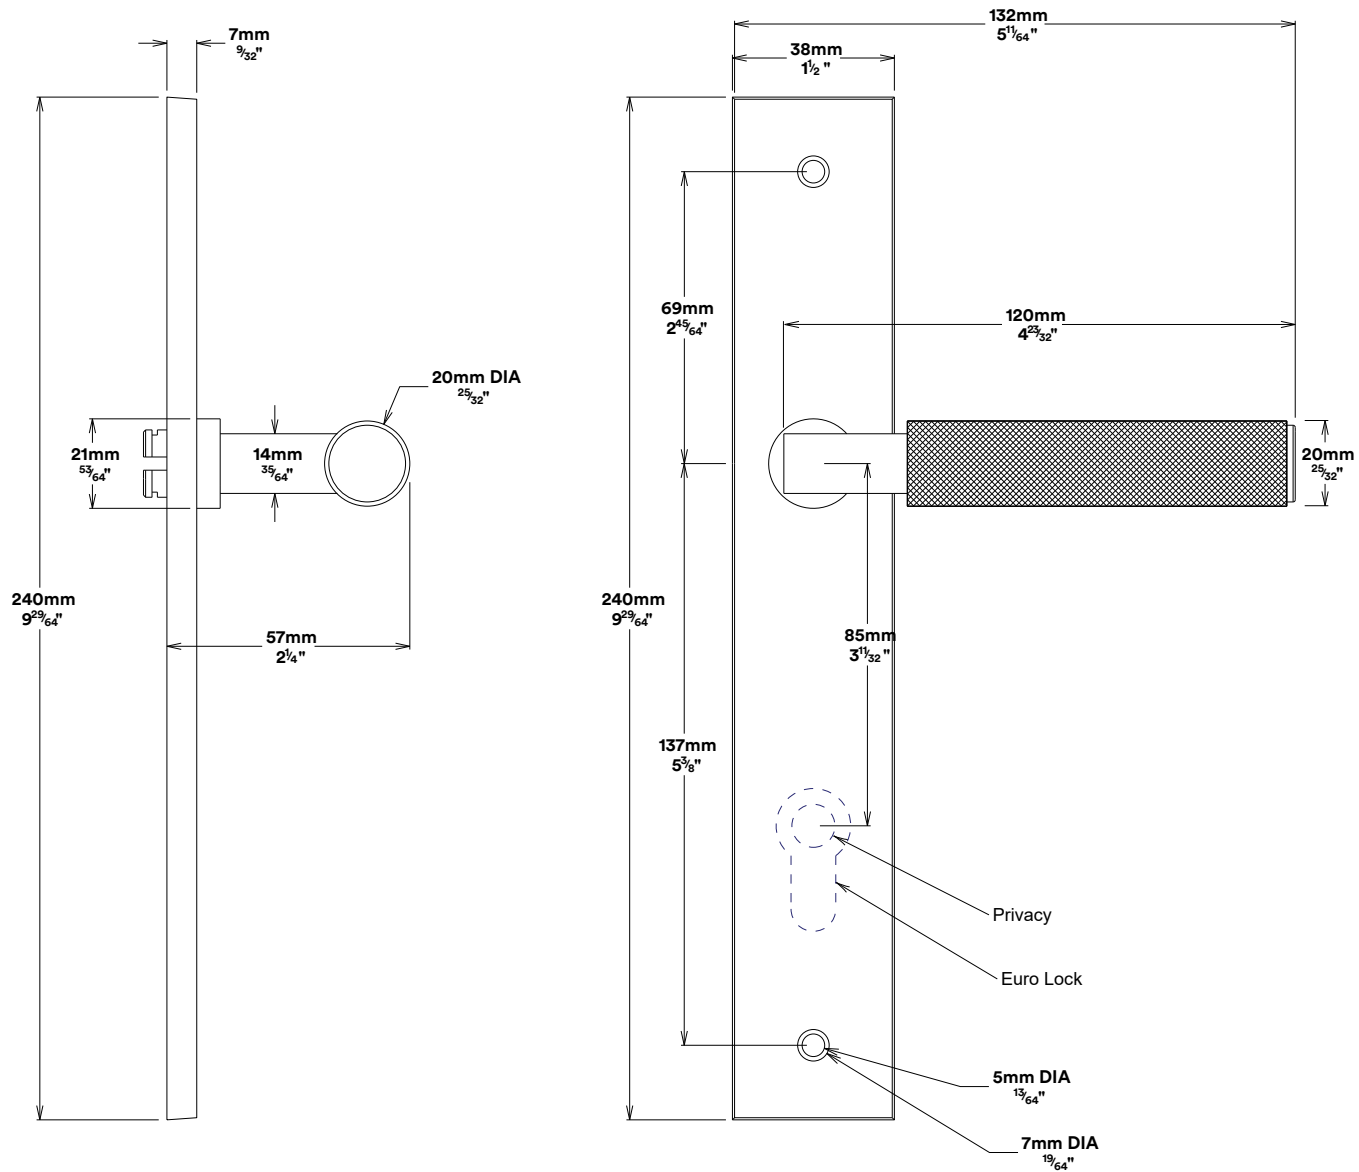

Door Lever Brunswick Rectangular

iver

Privacy Adaptor Brunswick

iver

Tube Latch Split Cam & 'T' Striker

Dust Box & Striker

Tube Latch & Faceplate

Privacy Bolt & Striker

Dust Box & Striker

Privacy Bolt & Faceplate

Created for life.