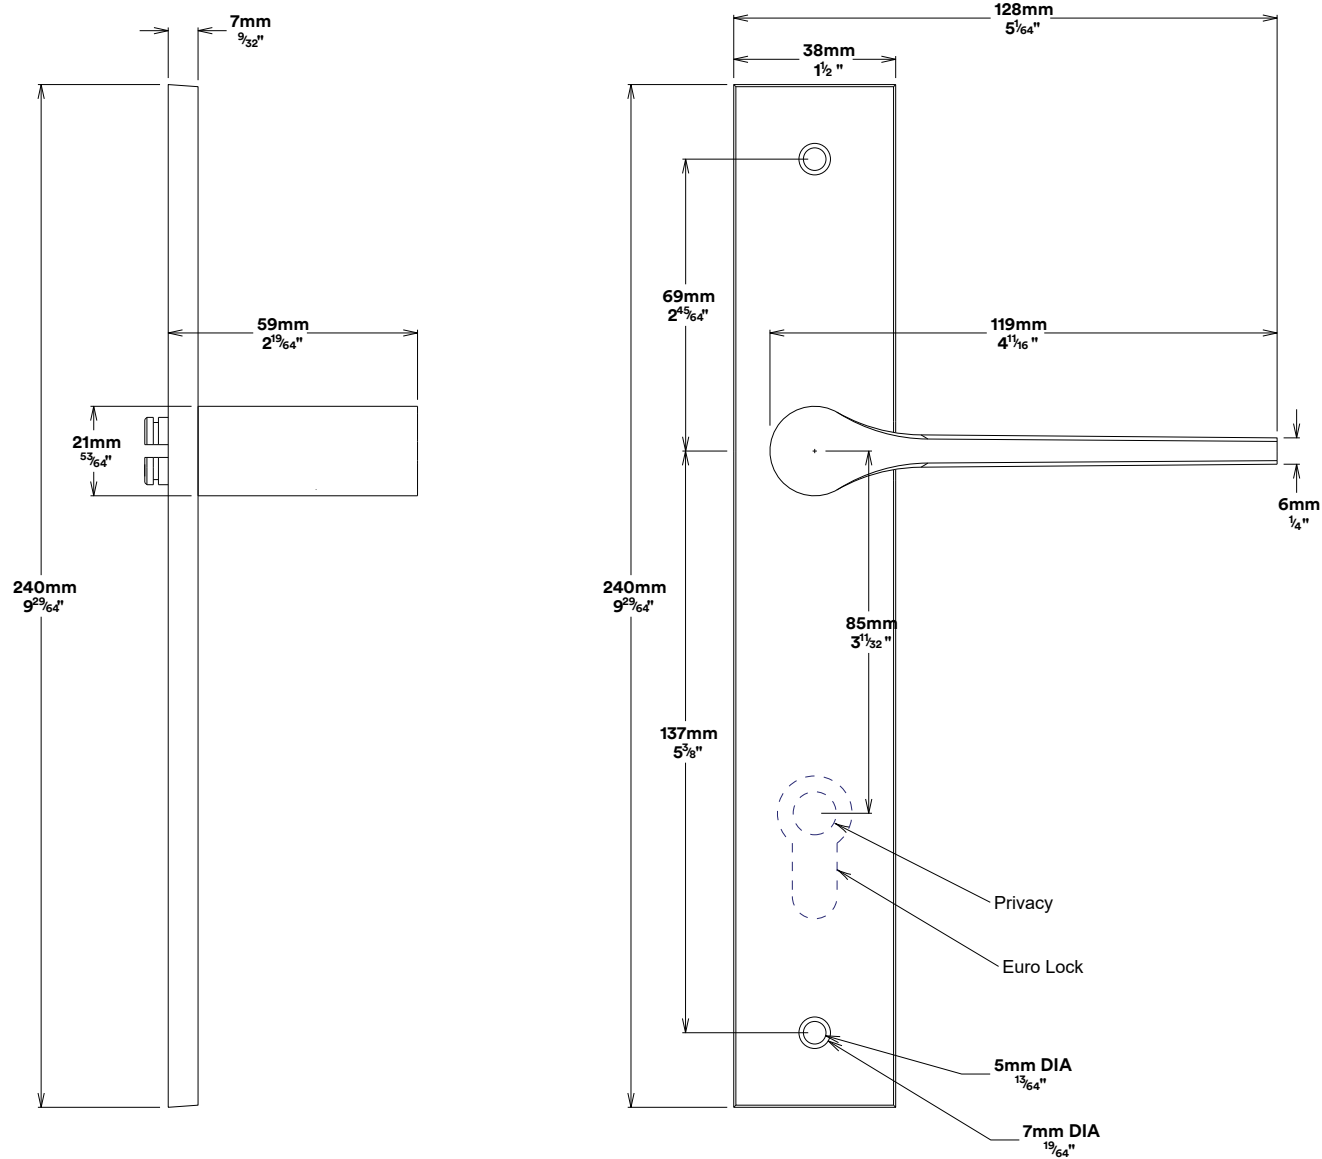

Door Lever Como Rectangular

iver

Privacy Adpator Oval

iver

Created for life.

Tube Latch Split Cam & 'T' Striker

Dust Box & Striker

Tube Latch & Faceplate

Privacy Bolt & Striker

Dust Box & Striker

Privacy Bolt & Faceplate

Created for life.