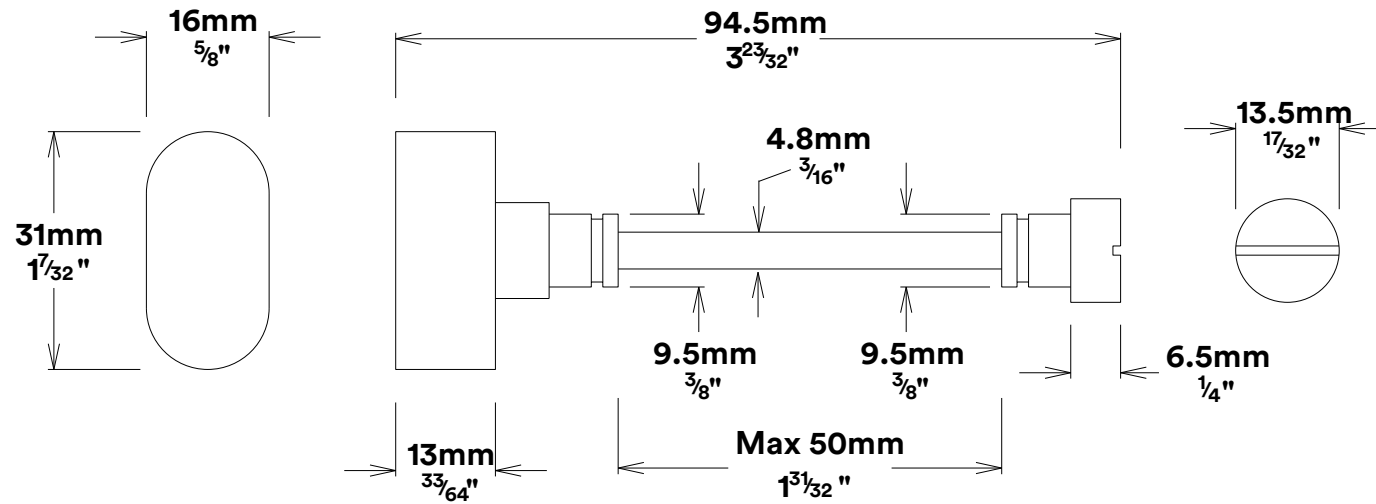

Door Lever Como Rectangular

iver

Privacy Adpator Oval

iver

Created for life.

Tube Latch Split Cam & 'T' Striker

Dust Box & Striker

Tube Latch & Faceplate