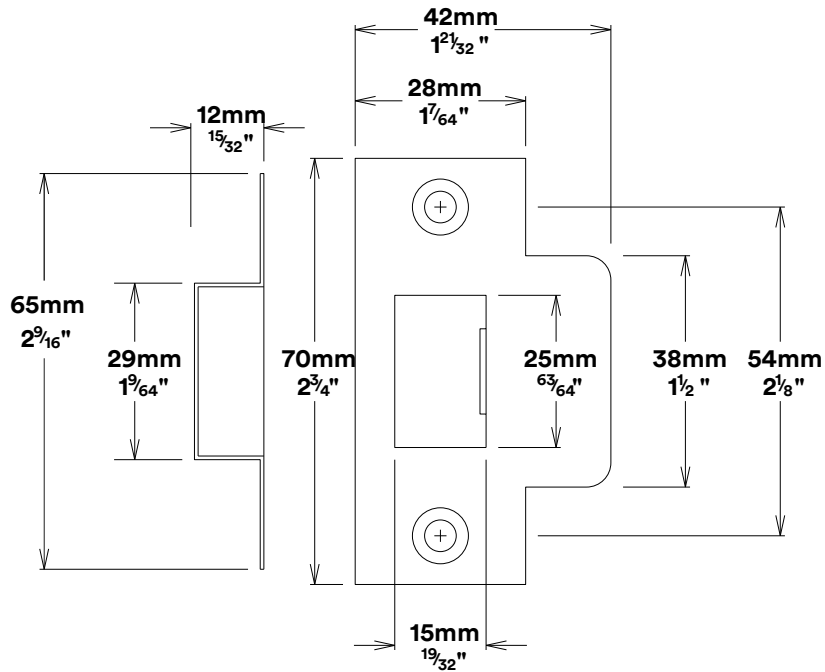

Door Lever Como Rectangular

iver

Privacy Adpator Oval

iver

Created for life.

Tube Latch Split Cam & 'T' Striker

Dust Box & Striker

Tube Latch & Faceplate