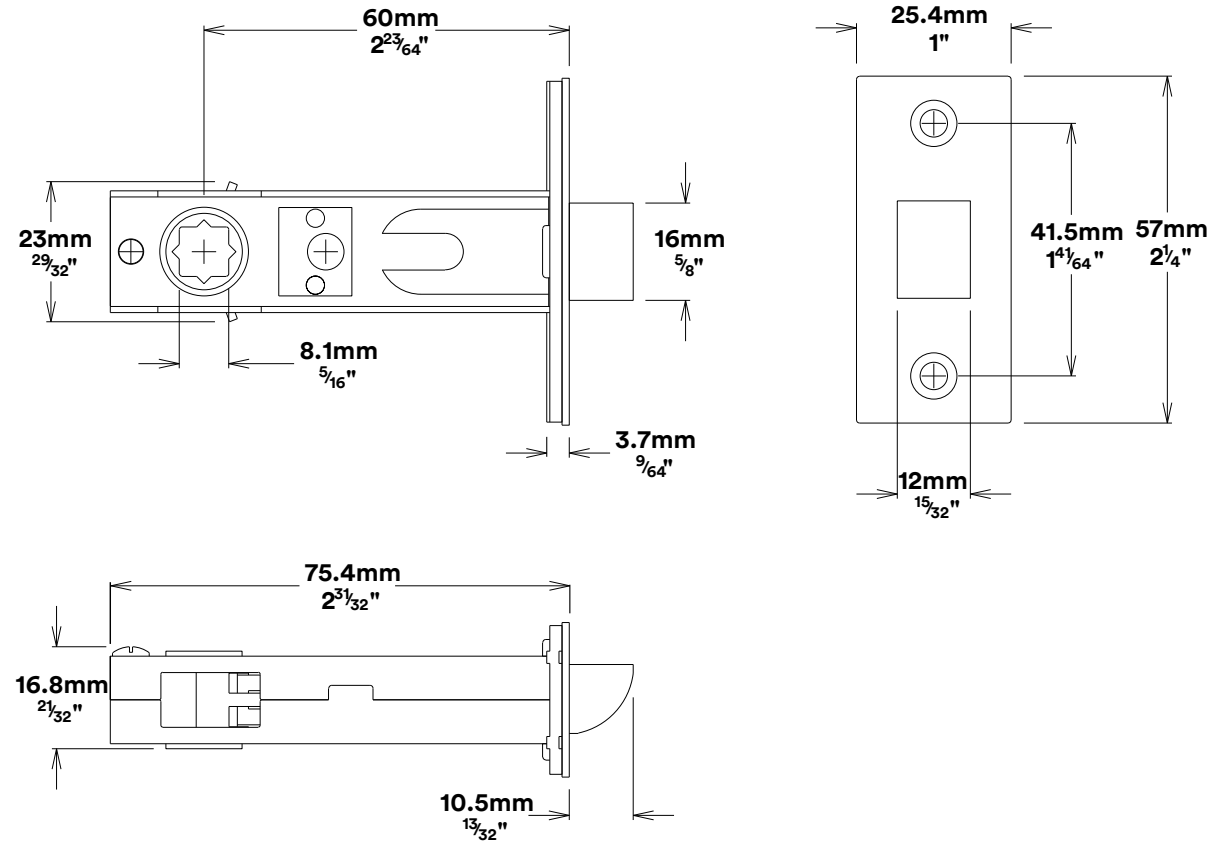

Door Lever Como Rectangular

iver

Privacy Adpator Oval

iver

Created for life.

Tube Latch Split Cam & 'T' Striker

Dust Box & Striker

Tube Latch & Faceplate