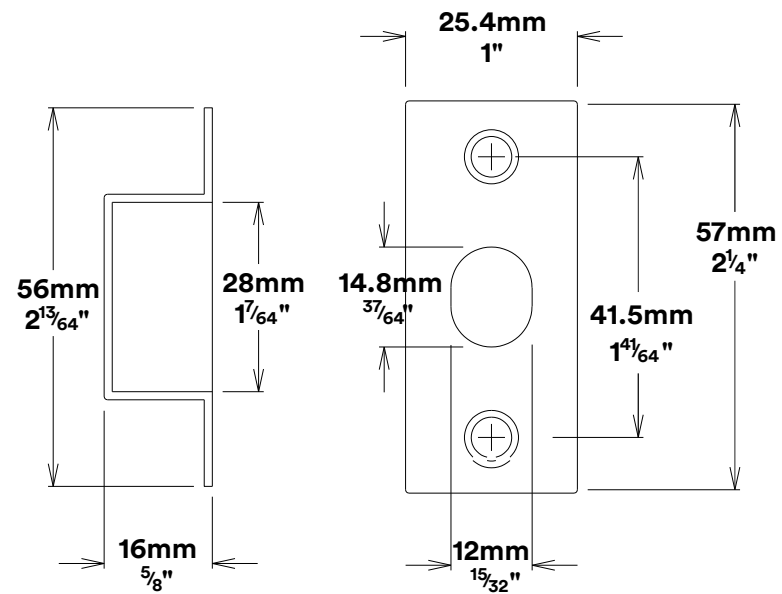

Dust Box & Striker