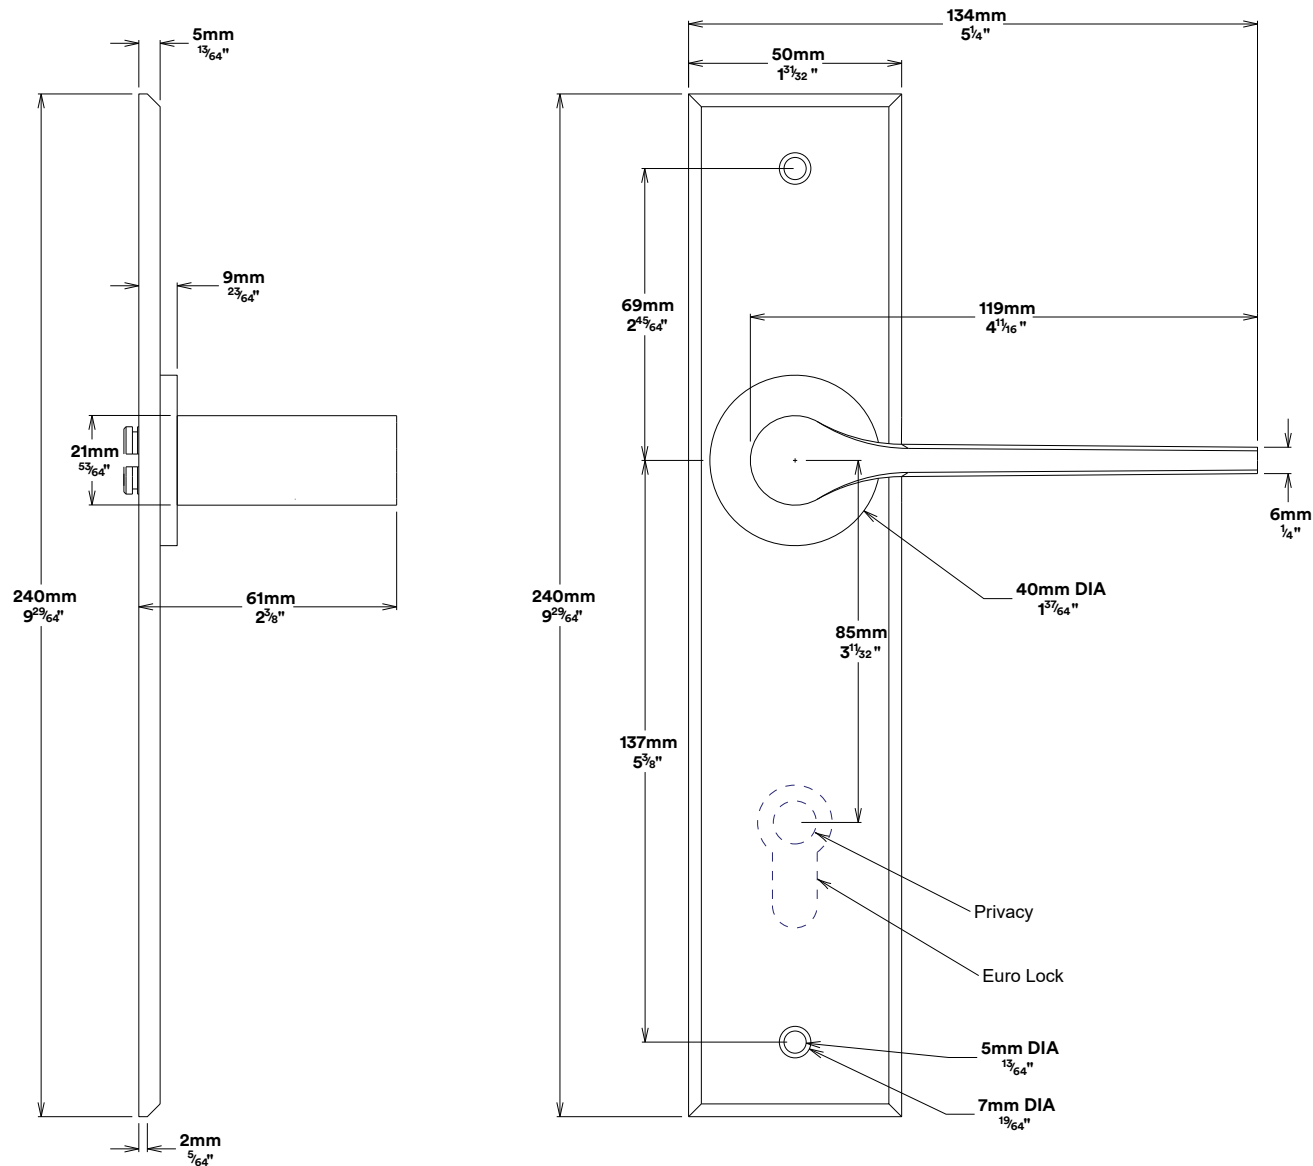

Door Lever Como Chamfered

iver

Privacy Adpator Oval

iver

Tube Latch Split Cam & 'T' Striker

Dust Box & Striker

Tube Latch & Faceplate

Privacy Bolt & Striker

Dust Box & Striker

Privacy Bolt & Faceplate

Created for life.