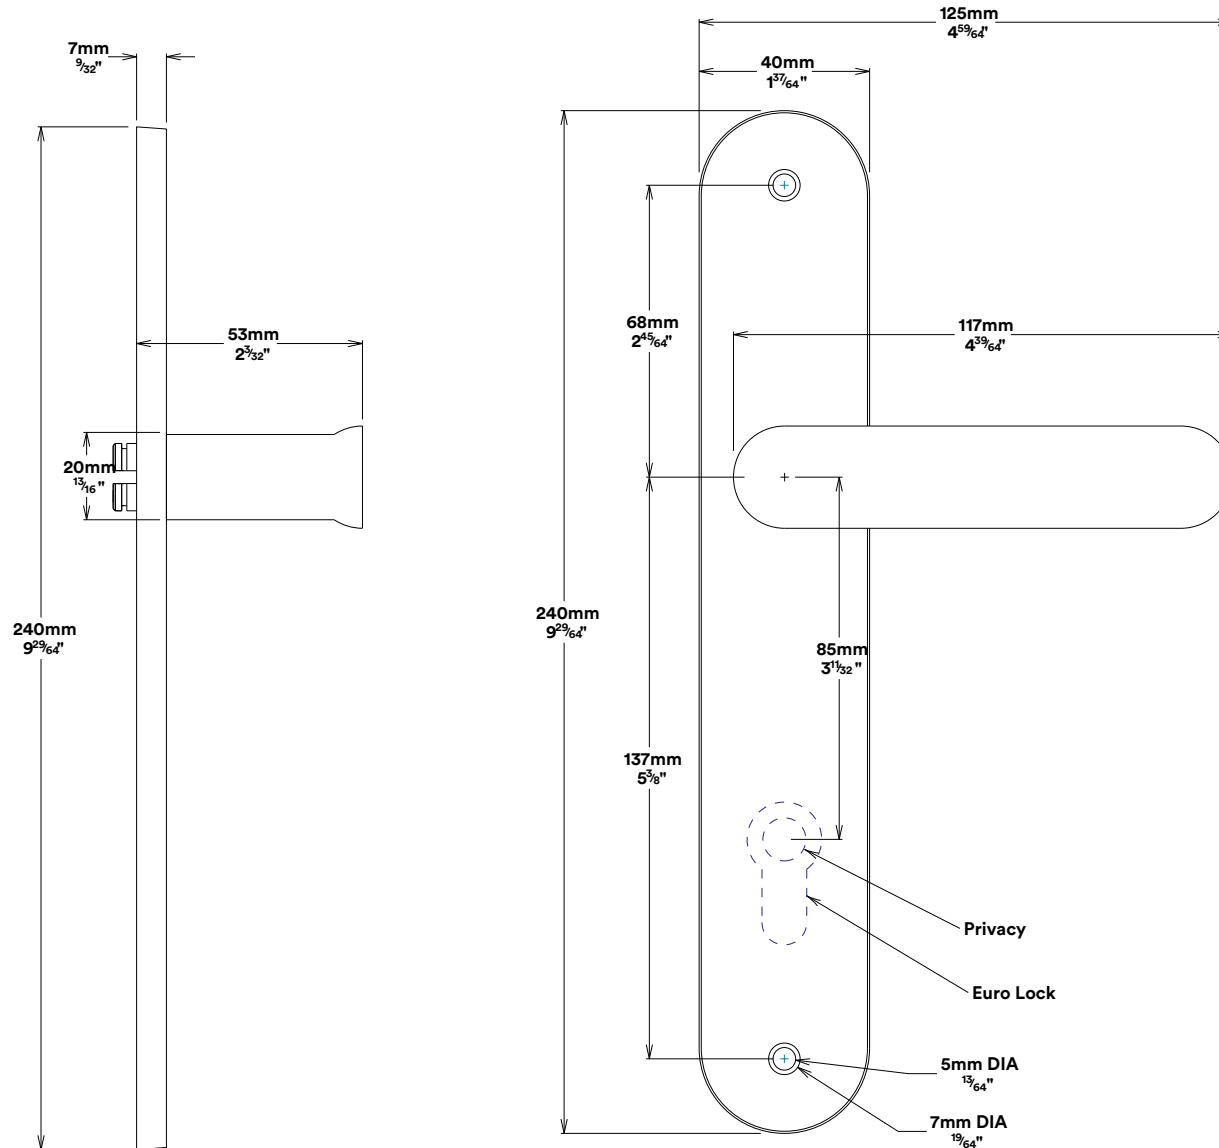

Door Lever Bronte Oval

iver

Tube Latch Split Cam & 'T' Striker

Dust Box & Striker

Tube Latch & Faceplate