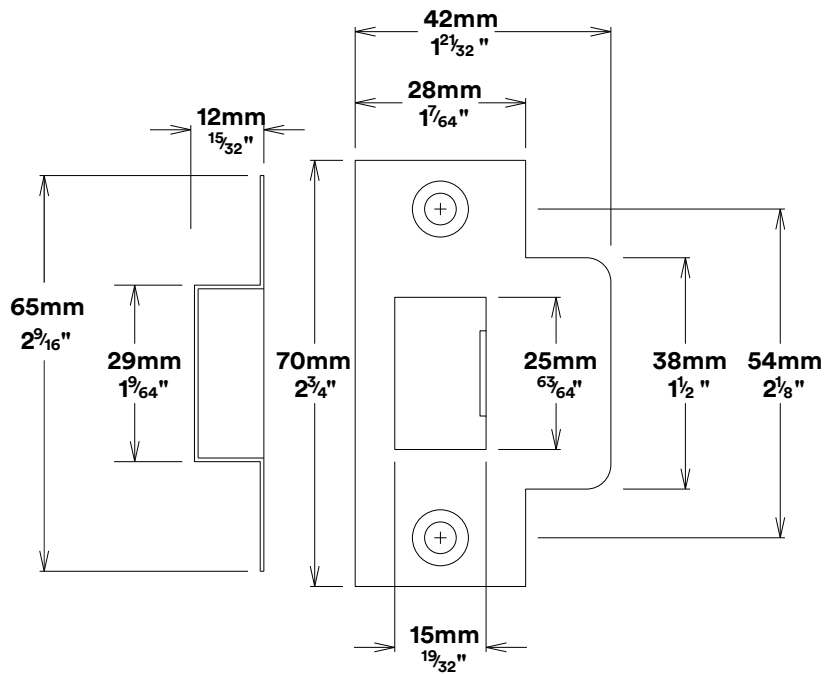

Door Lever Bronte Oval

iver

Tube Latch Split Cam & 'T' Striker

Dust Box & Striker

Tube Latch & Faceplate