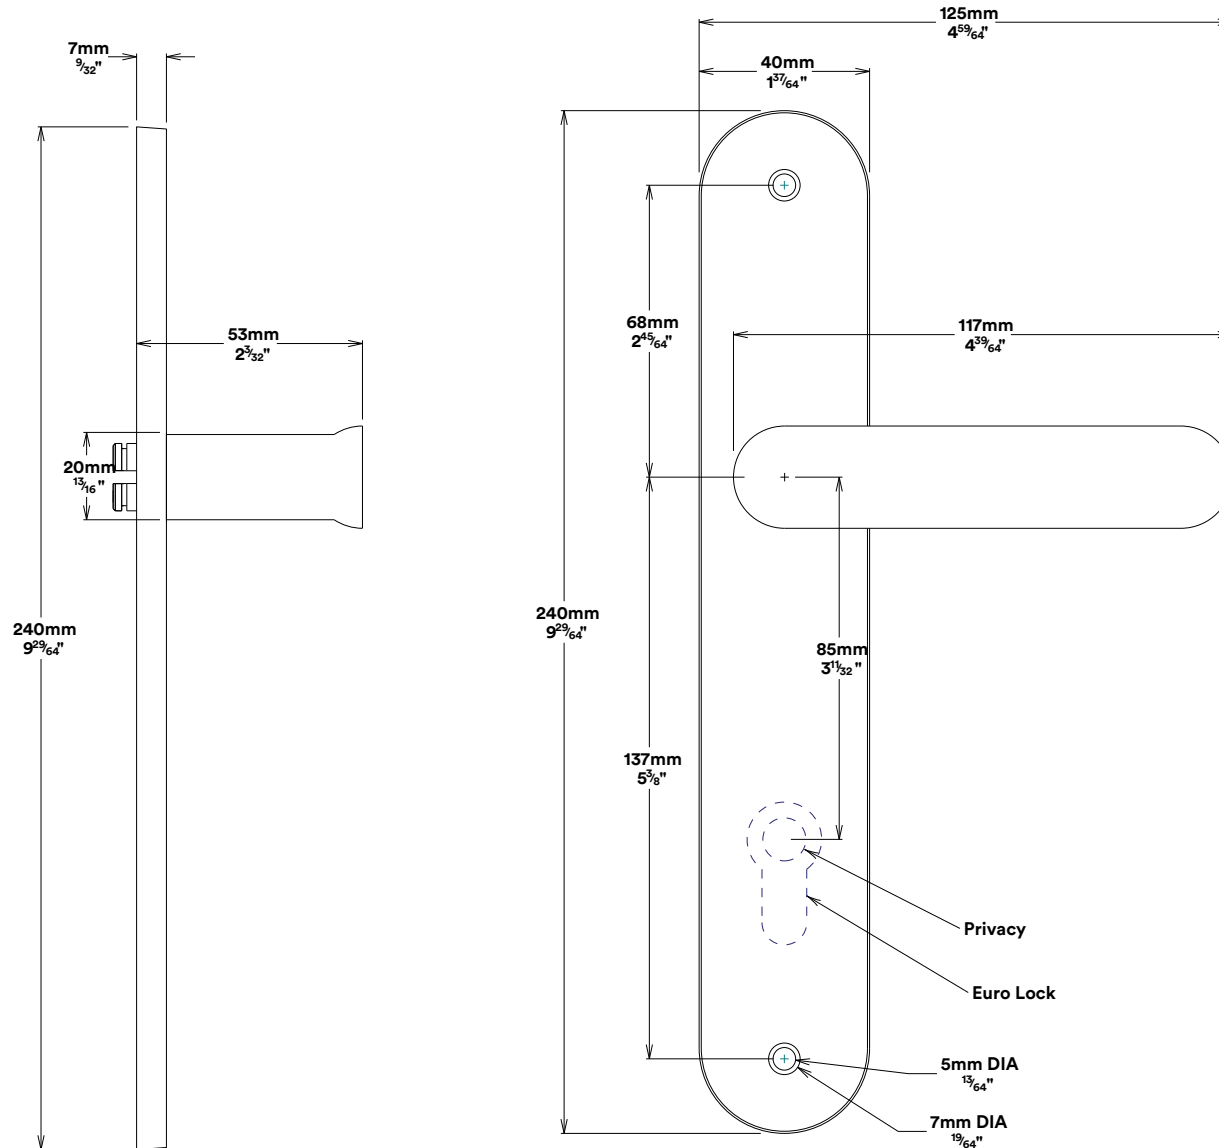

# Door Lever Bronte Oval

# Privacy Adpator Oval

# Tube Latch Split Cam & 'T' Striker

Dust Box & Striker

Tube Latch & Faceplate