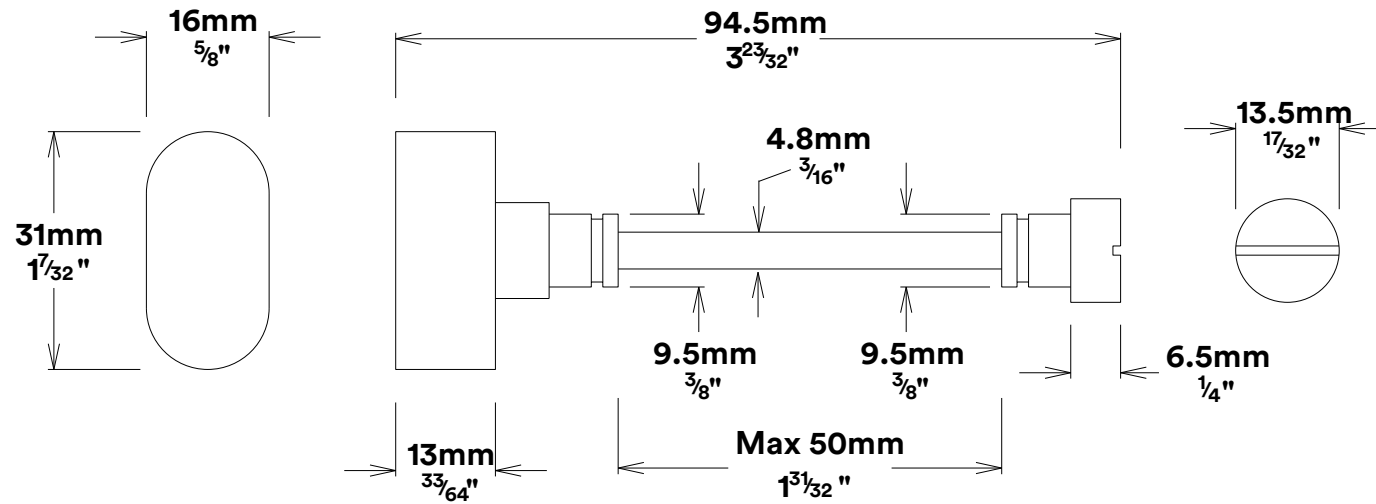

Privacy Adpator Oval

iver