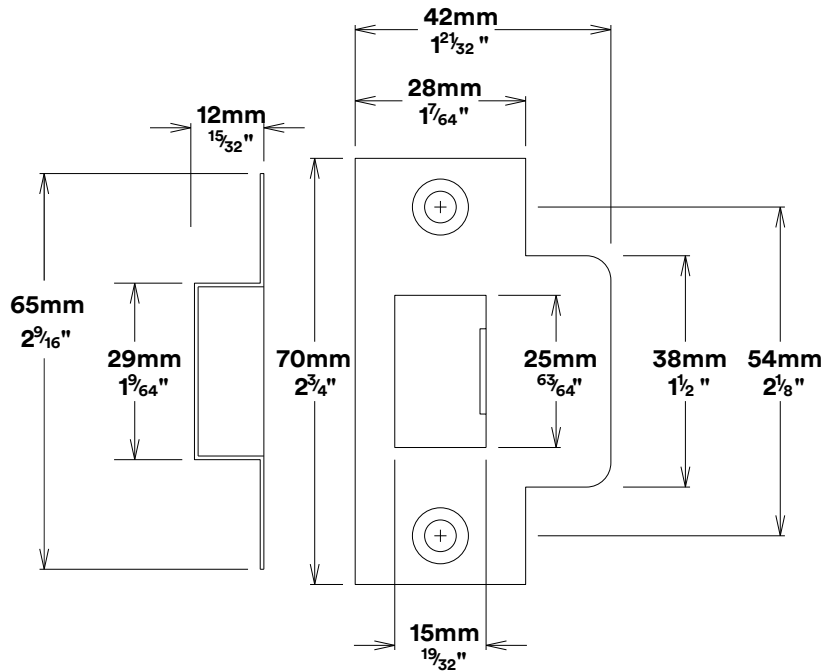

Door Lever Berlin Oval

iver

Created for life.

Tube Latch Split Cam & 'T' Striker

Dust Box & Striker

Tube Latch & Faceplate