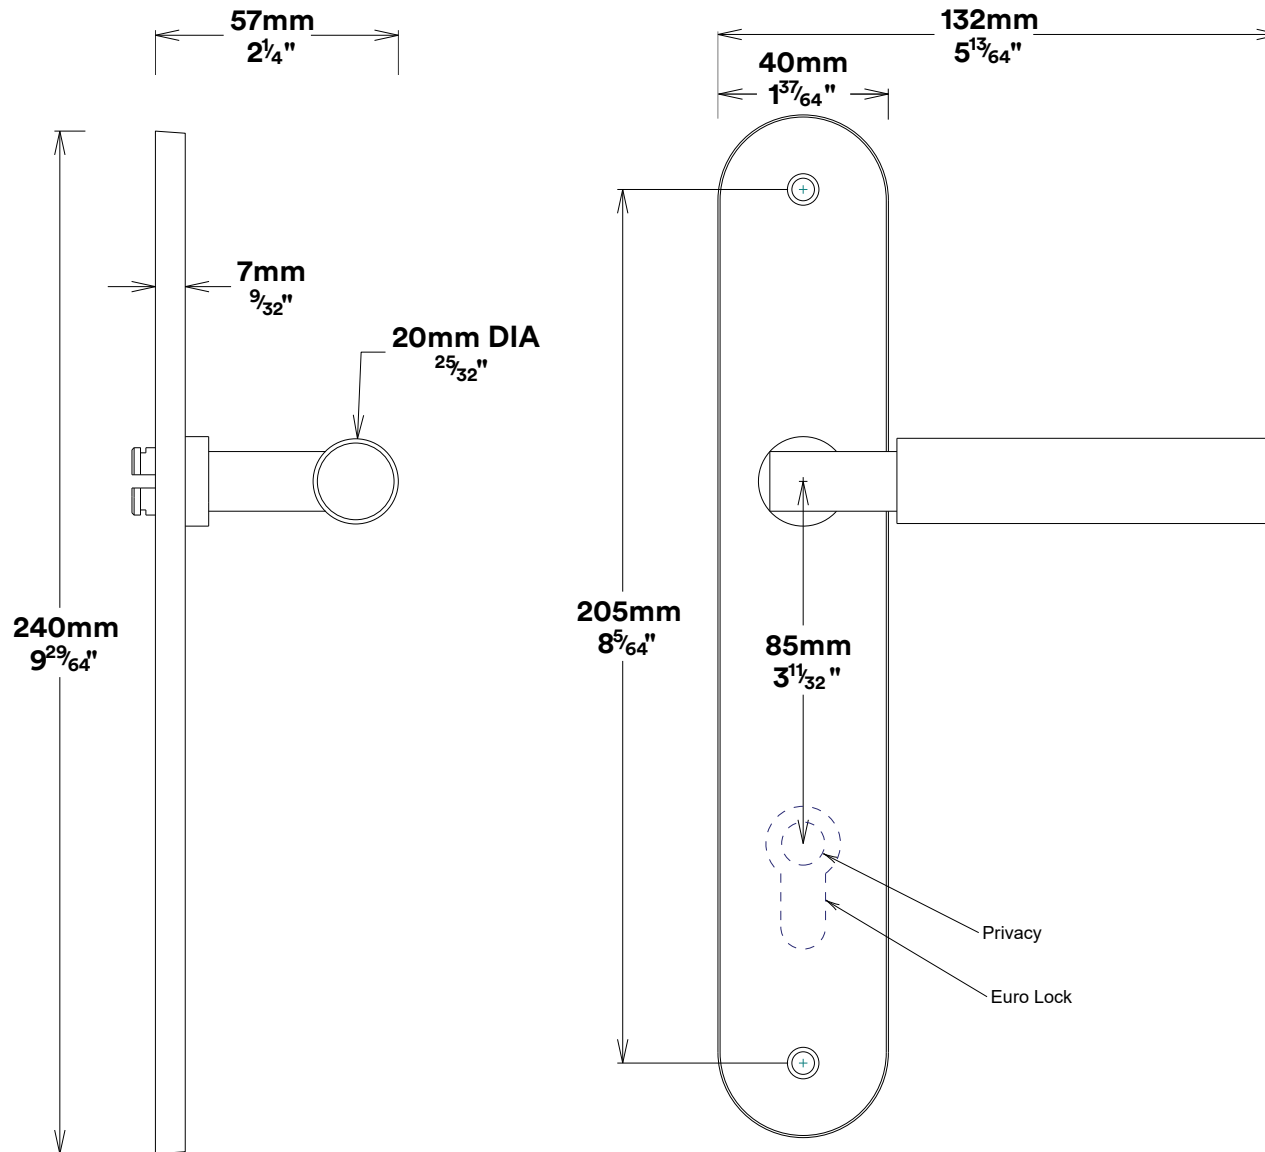

Door Lever Berlin Oval

iver

Created for life.

Tube Latch Split Cam & 'T' Striker

Dust Box & Striker

Tube Latch & Faceplate