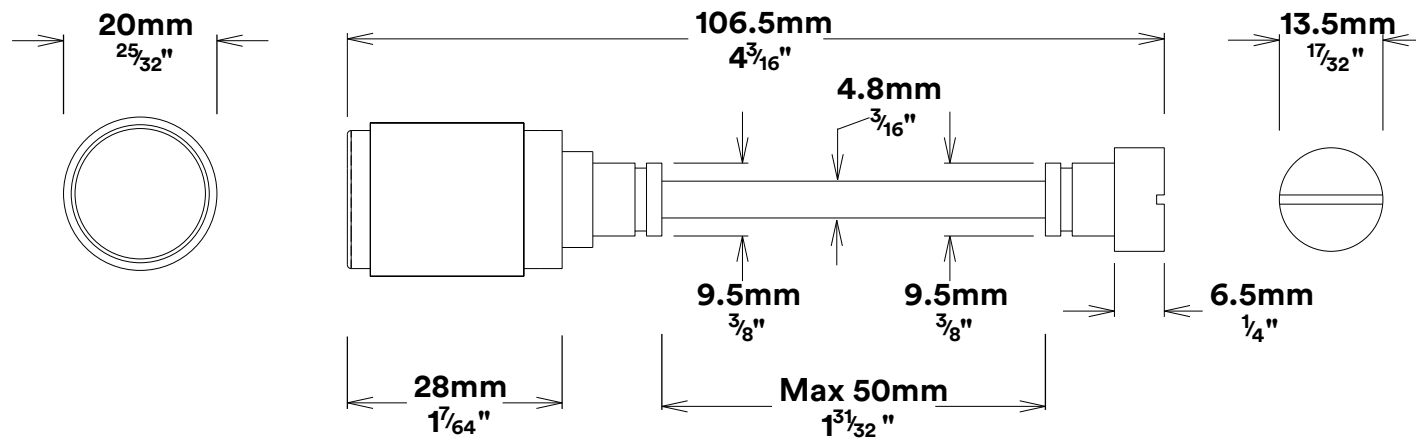

Door Lever Berlin Oval Privacy Kit

iver

Privacy Adaptor Berlin

iver

Created for life.

Tube Latch Split Cam & 'T' Striker

Dust Box & Striker

Tube Latch & Faceplate