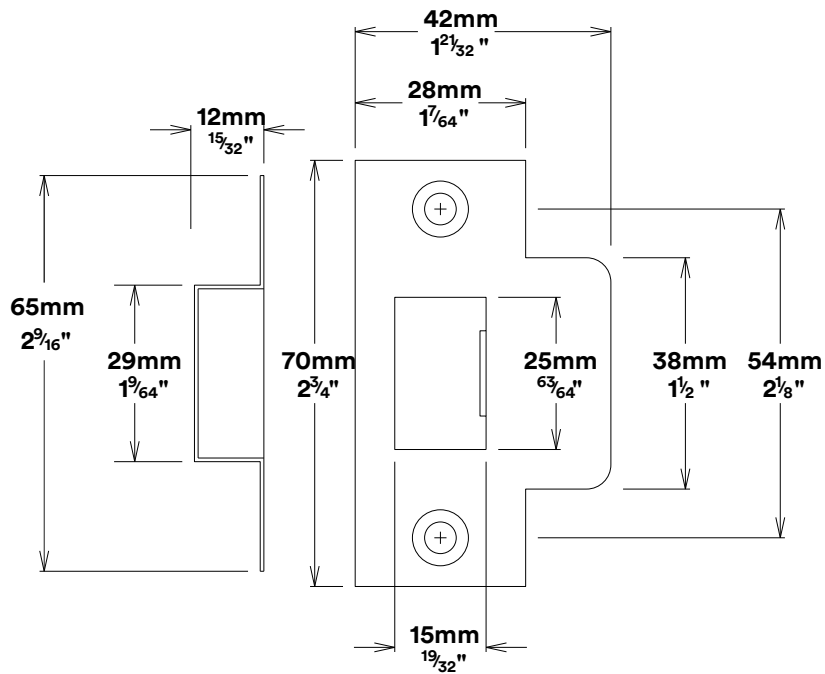

Door Lever Berlin Oval Privacy Kit

iver

Privacy Adaptor Berlin

iver

Created for life.

Tube Latch Split Cam & 'T' Striker

Dust Box & Striker

Tube Latch & Faceplate