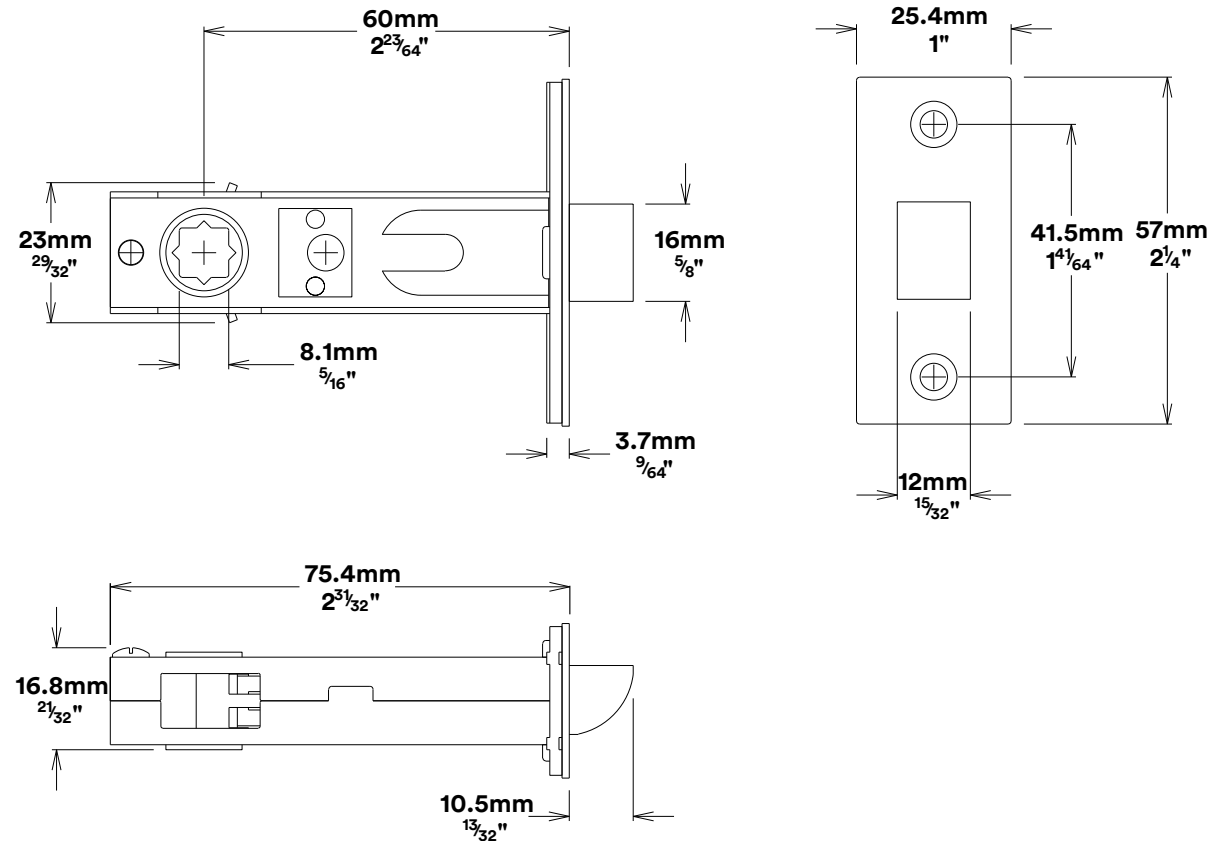

Door Lever Berlin Oval Privacy Kit

iver

Privacy Adaptor Berlin

iver

Created for life.

Tube Latch Split Cam & 'T' Striker

Dust Box & Striker

Tube Latch & Faceplate