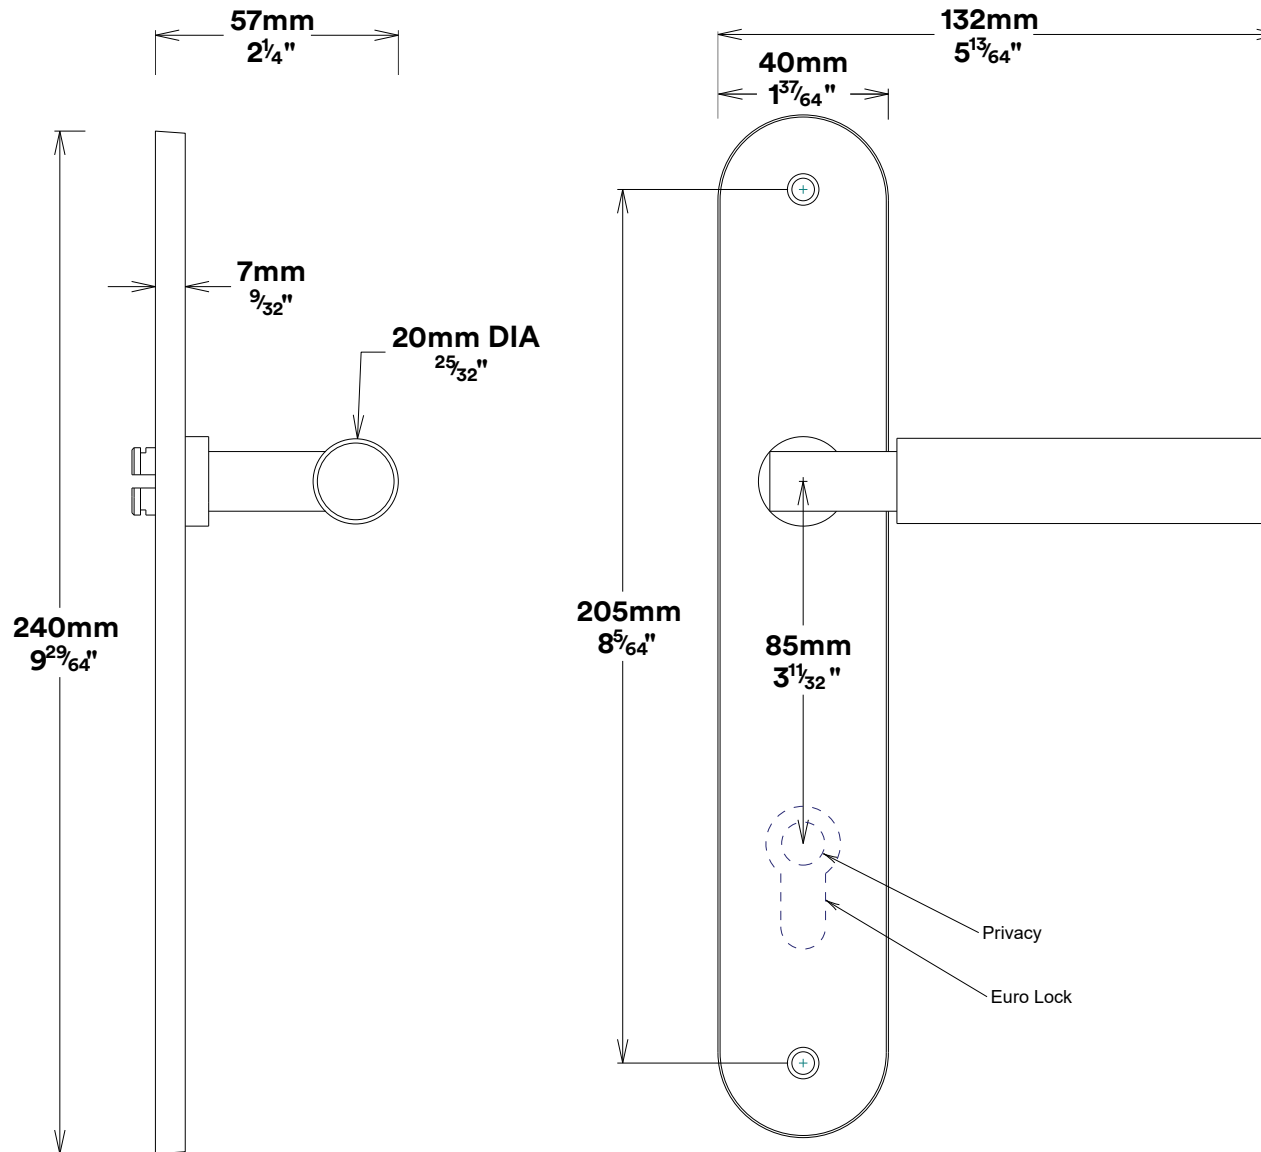

Door Lever Berlin Oval Privacy Kit

iver

Privacy Adaptor Berlin

iver

Created for life.

Tube Latch Split Cam & 'T' Striker

Dust Box & Striker

Tube Latch & Faceplate