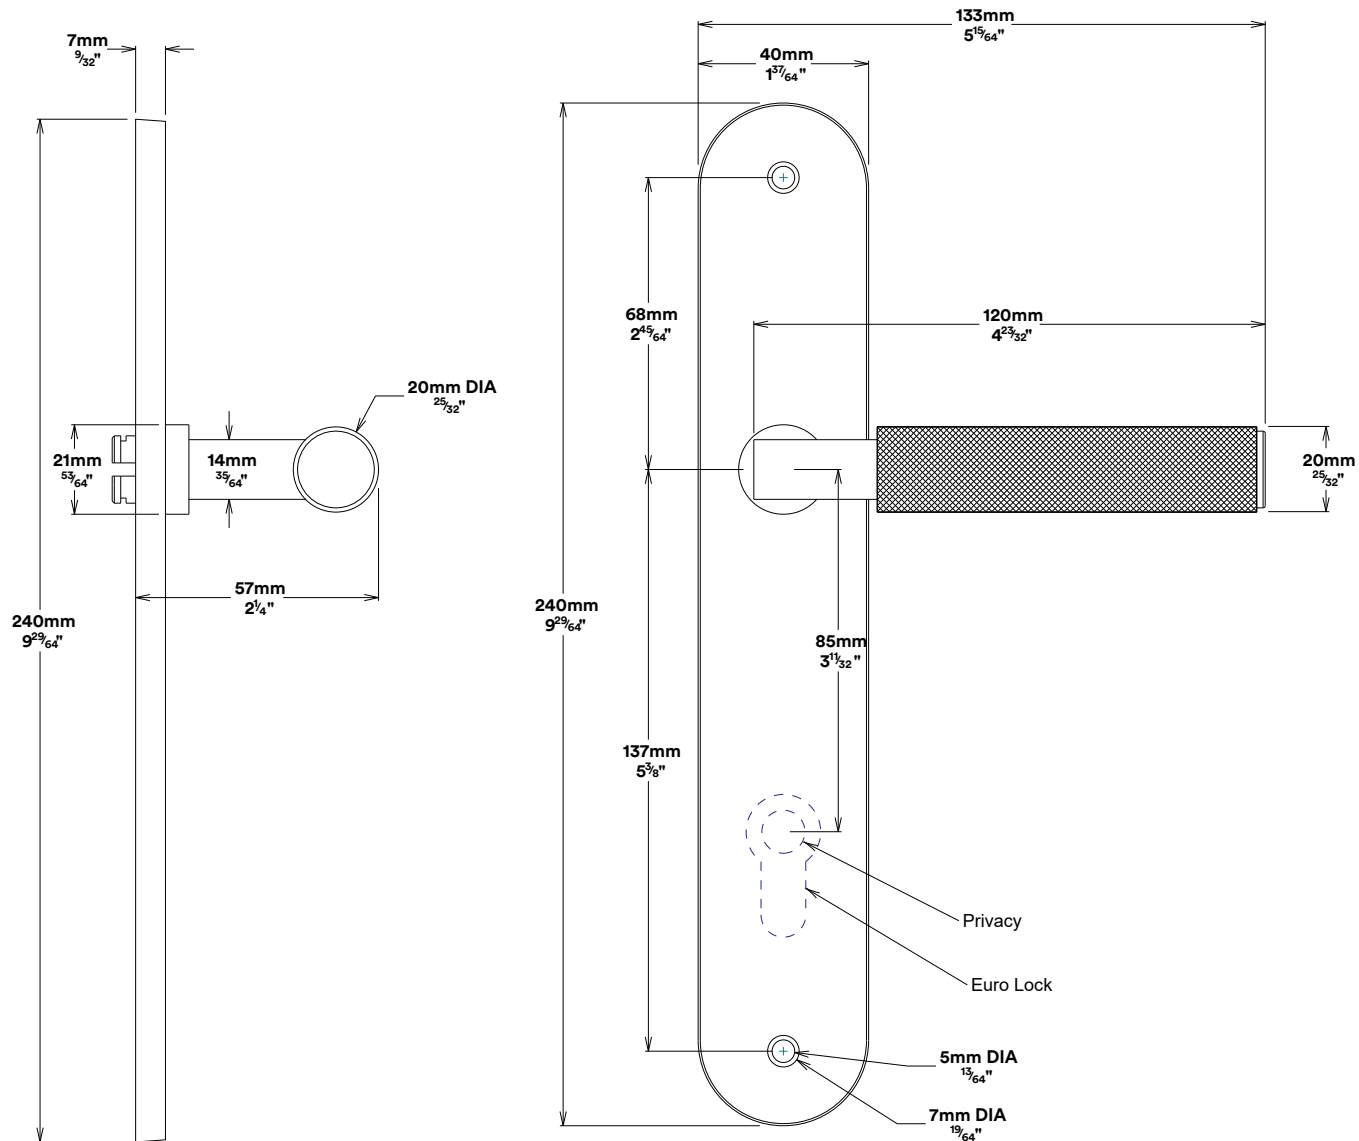

Door Lever Brunswick Oval

iver

Tube Latch Split Cam & 'T' Striker

Dust Box & Striker

Tube Latch & Faceplate