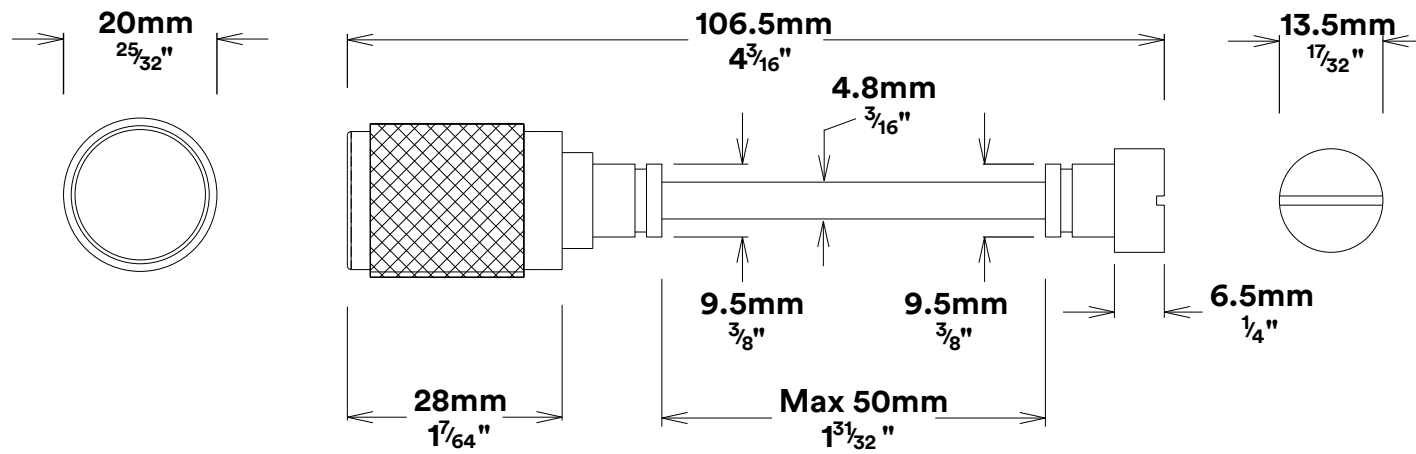

Door Lever Brunswick Oval

iver

Privacy Adaptor Brunswick

iver

Tube Latch Split Cam & 'T' Striker

Dust Box & Striker

Tube Latch & Faceplate

Privacy Bolt & Striker