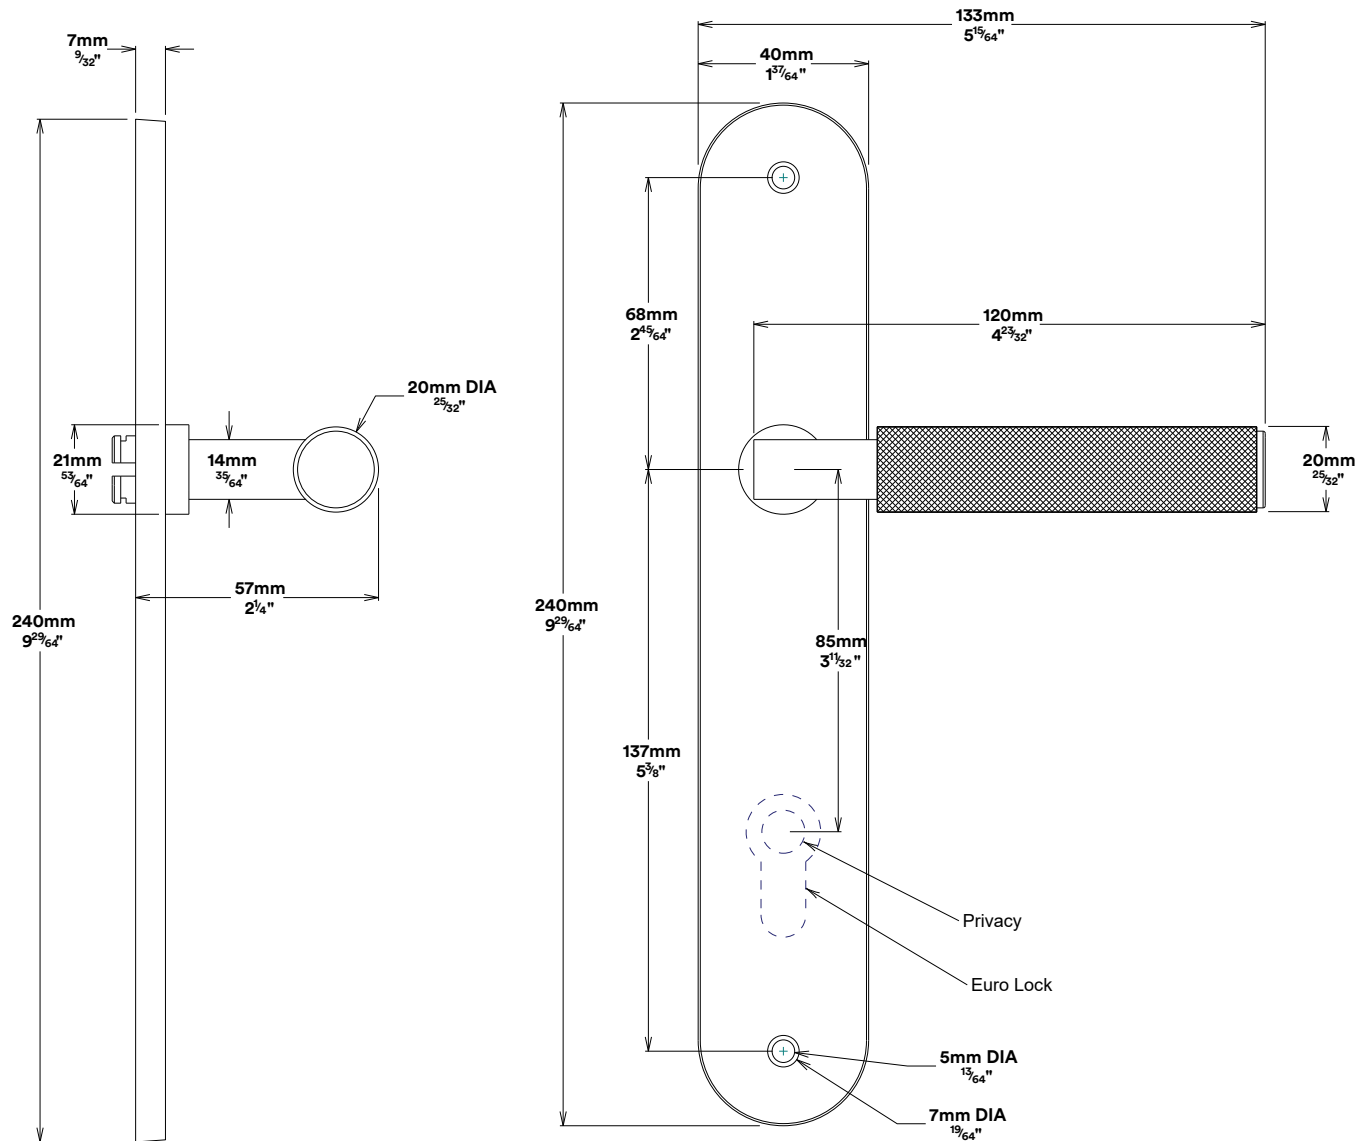

Door Lever Brunswick Oval

iver

Privacy Adaptor Brunswick

iver

Tube Latch Split Cam & 'T' Striker

Dust Box & Striker

Tube Latch & Faceplate

Privacy Bolt & Striker

Dust Box & Striker

Privacy Bolt & Faceplate

Created for life.