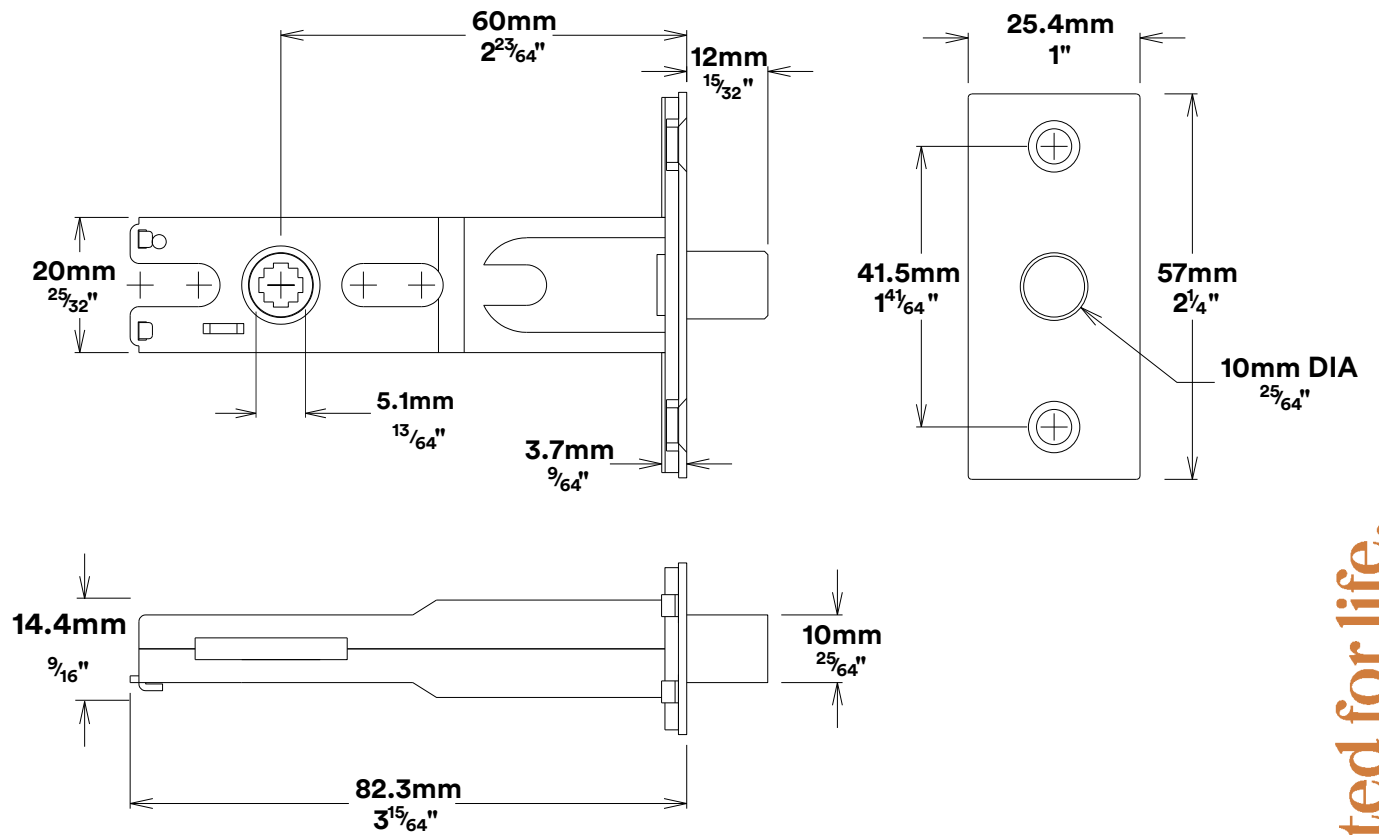

Privacy Bolt & Faceplate