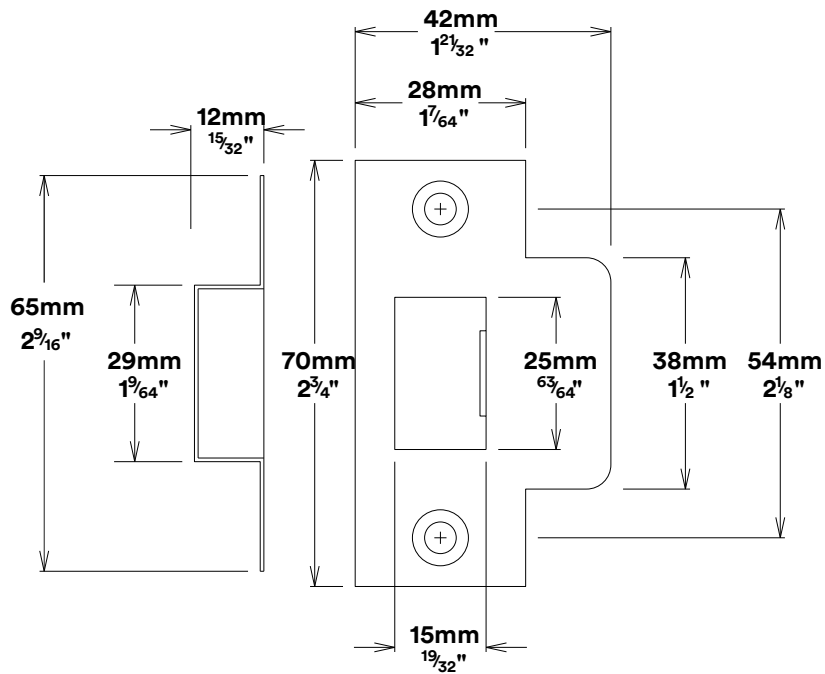

Door Lever Como Oval

iver

Privacy Adpator Oval

iver

Created for life.

Tube Latch Split Cam & 'T' Striker

Dust Box & Striker

Tube Latch & Faceplate