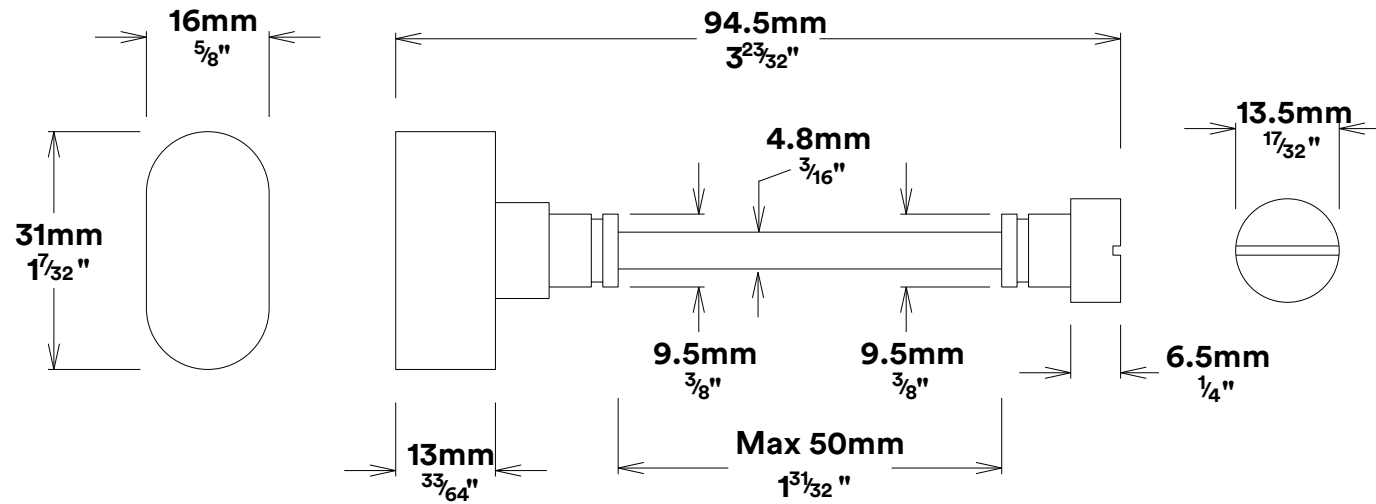

Door Lever Como Oval

iver

Privacy Adpator Oval

iver

Created for life.

Tube Latch Split Cam & 'T' Striker

Dust Box & Striker

Tube Latch & Faceplate