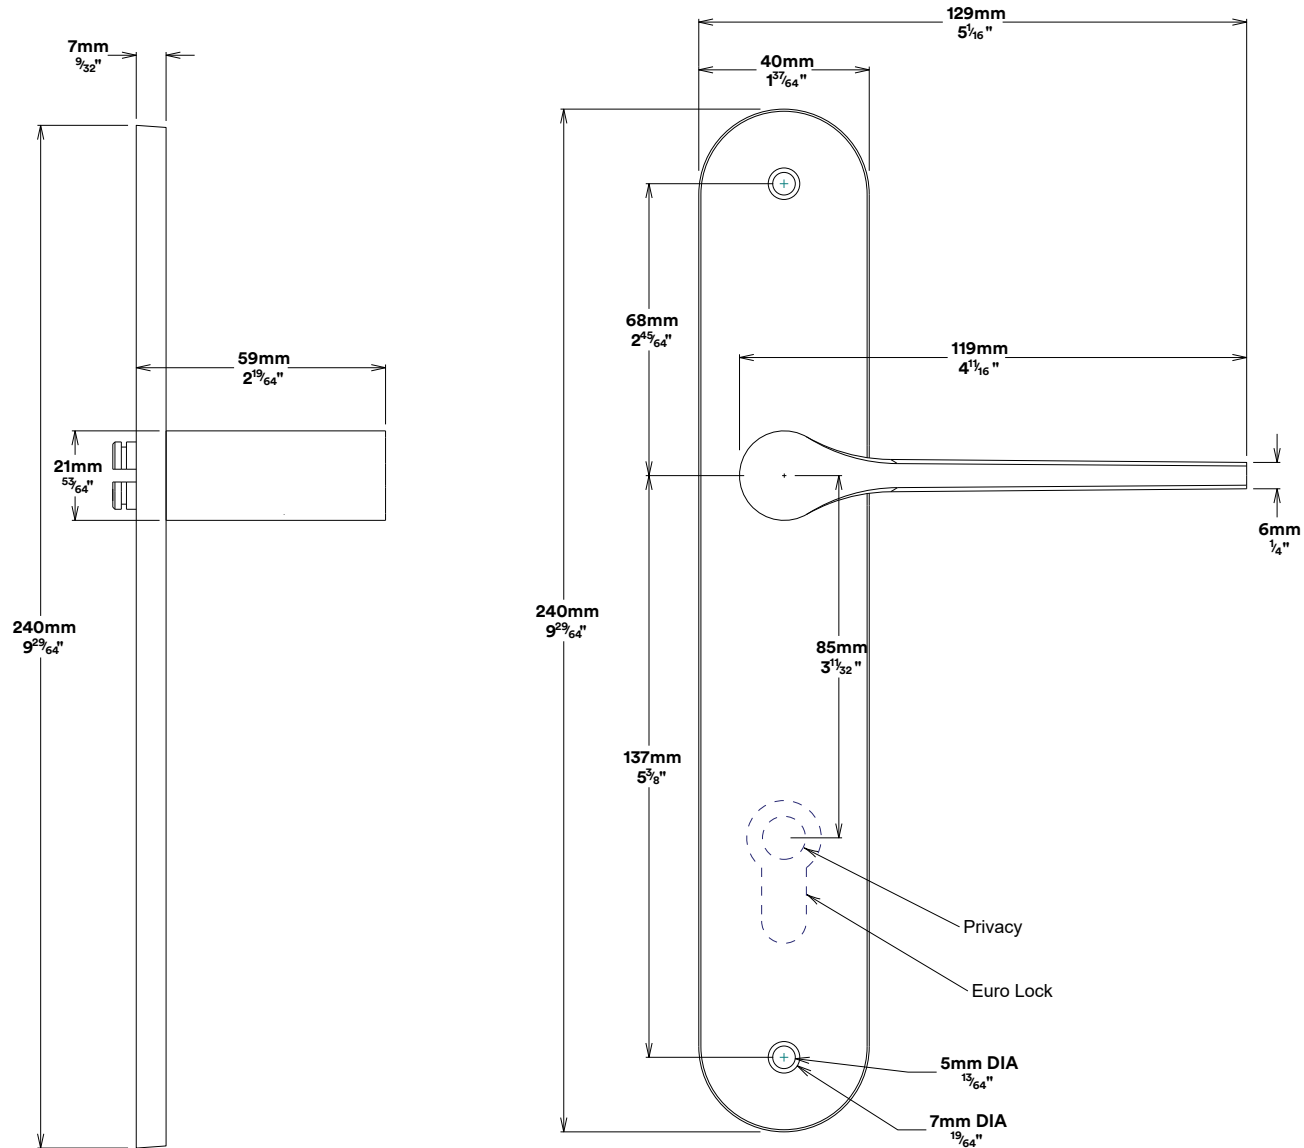

Door Lever Como Oval

iver

Privacy Adpator Oval

iver

Created for life.

Tube Latch Split Cam & 'T' Striker

Dust Box & Striker

Tube Latch & Faceplate

Privacy Bolt & Striker

Dust Box & Striker

Privacy Bolt & Faceplate

Created for life.