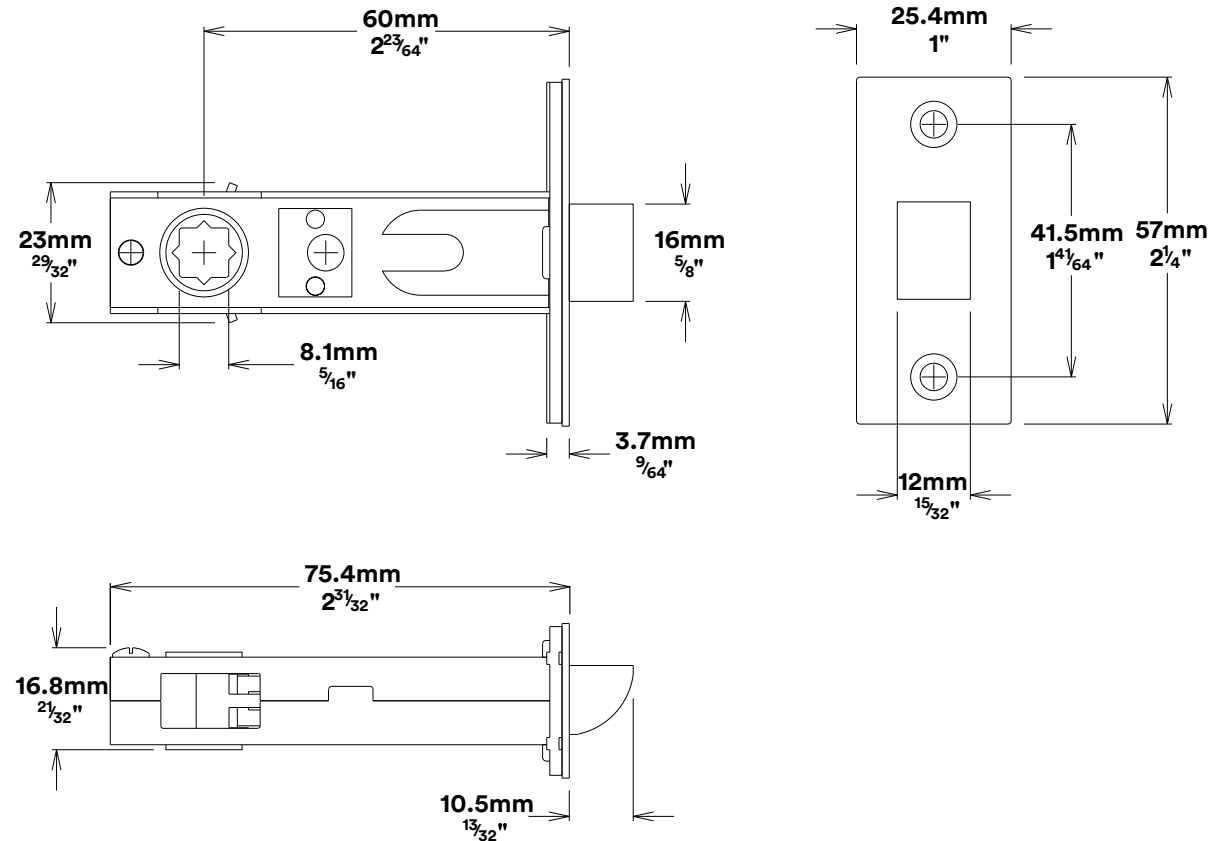

Door Lever Como Oval

iver

Privacy Adpator Oval

iver

Created for life.

Tube Latch Split Cam & 'T' Striker

Dust Box & Striker

Tube Latch & Faceplate