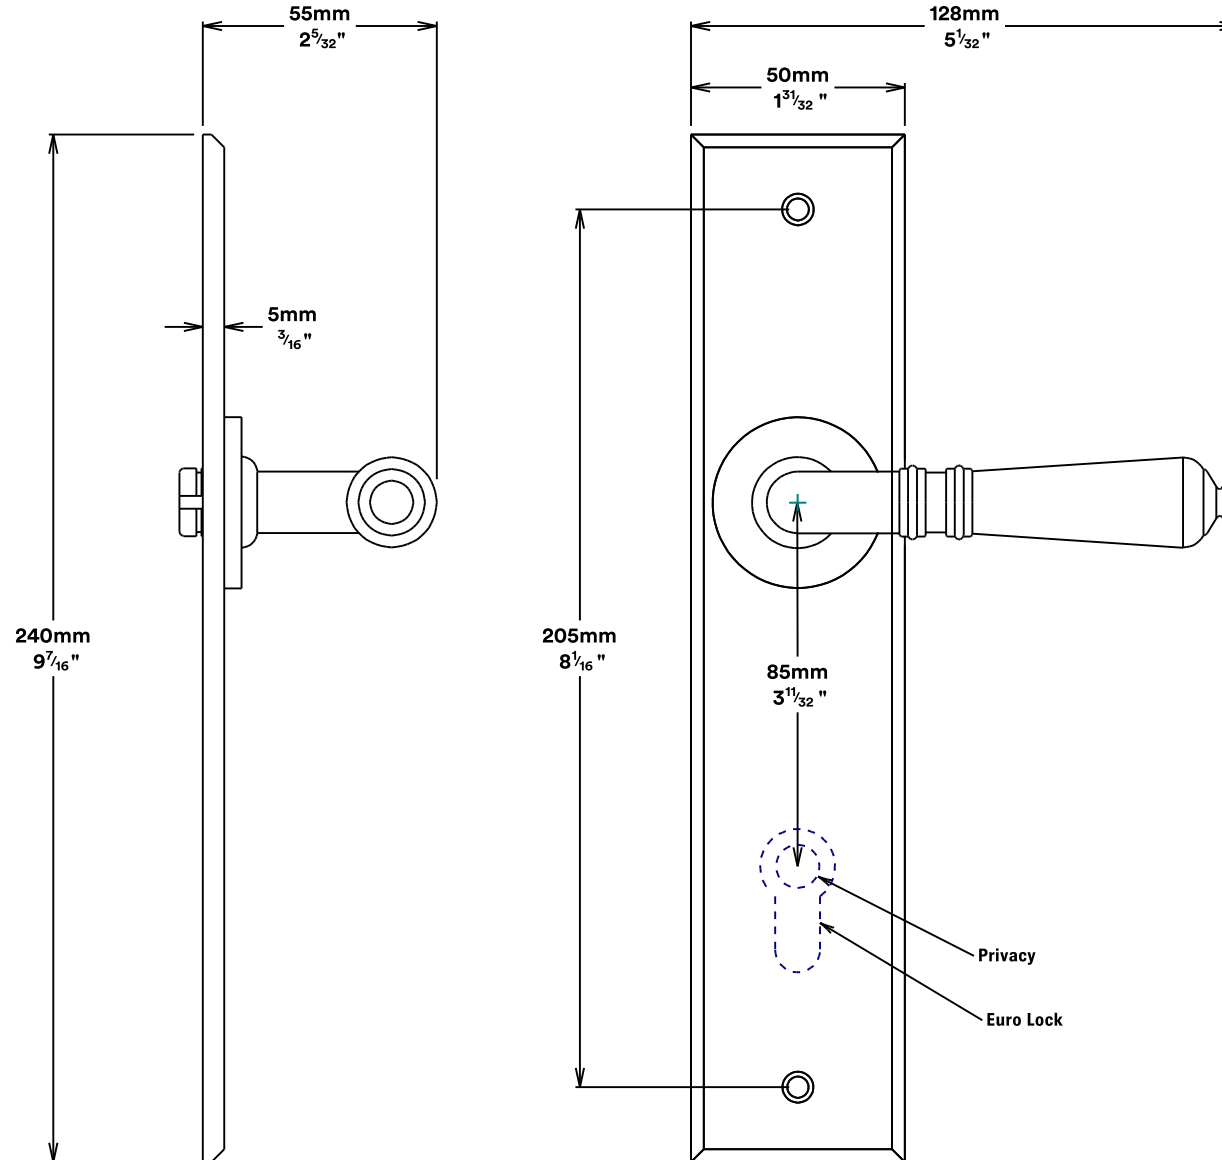

# Tube Latch Split Cam & 'T' Striker

### Tube Latch & Faceplate