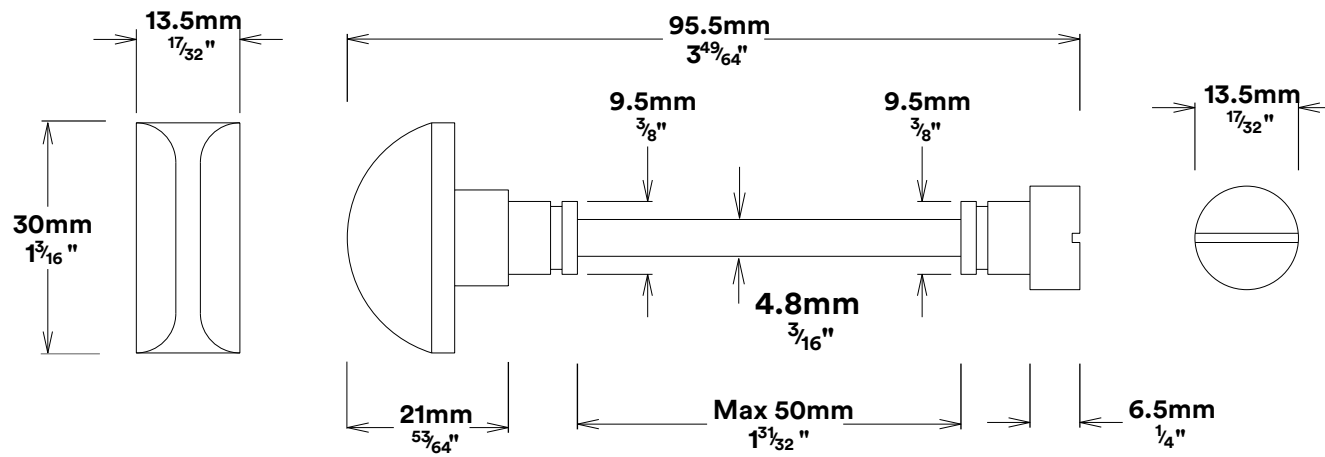

Door Lever Sarlat Chamfered

iver

Privacy Adaptor

iver

Tube Latch Split Cam & 'T' Striker

Dust Box & Striker

Tube Latch & Faceplate

Privacy Bolt & Striker