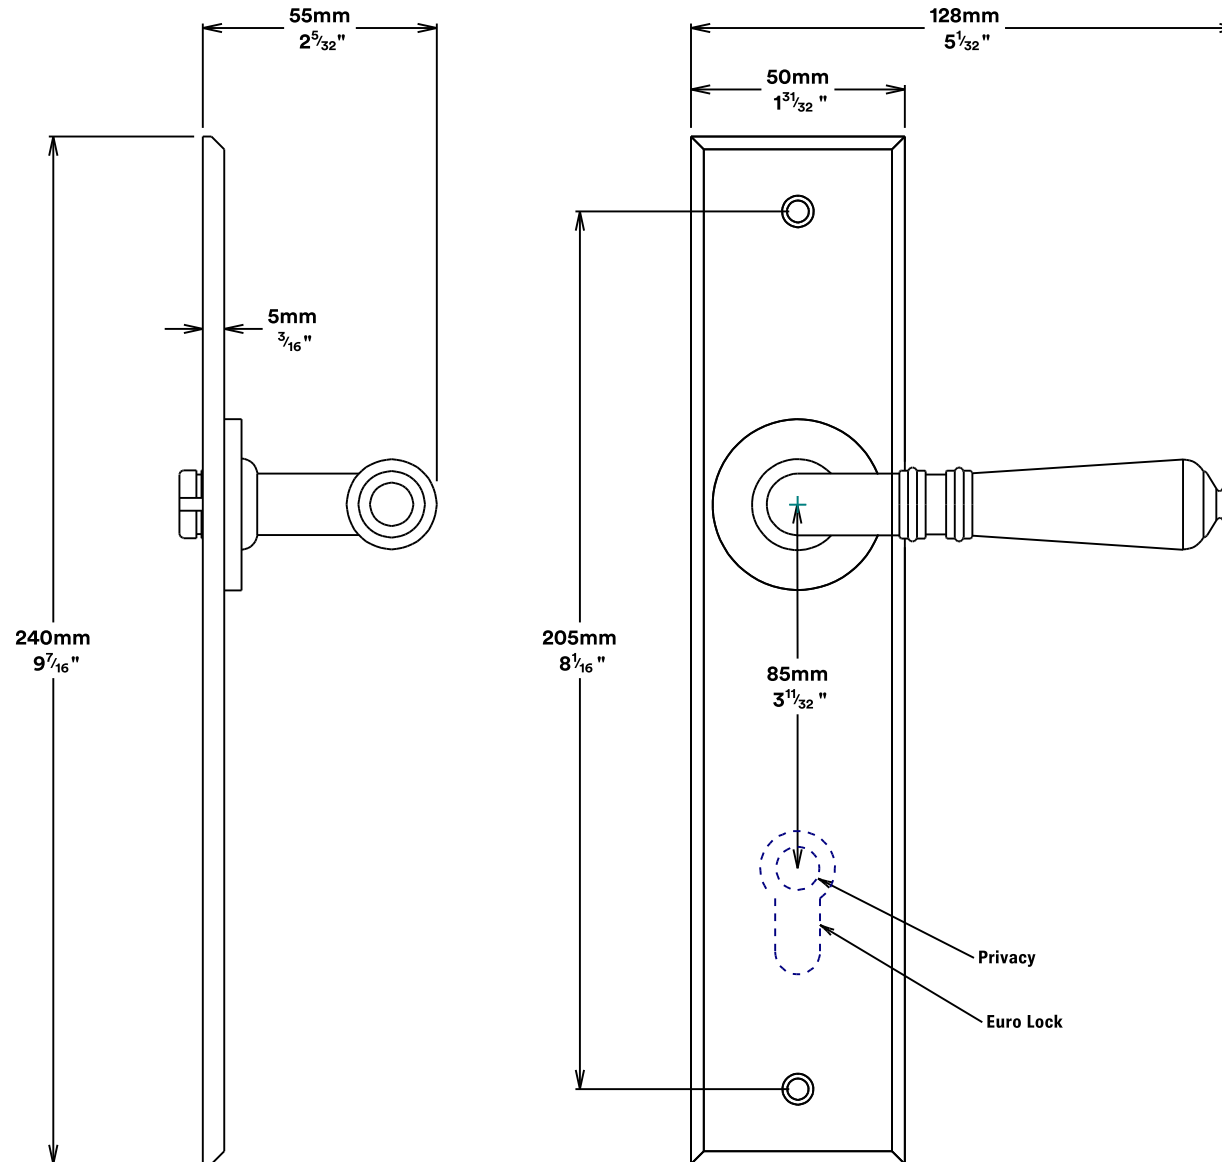

Door Lever Sarlat Chamfered

iver

Privacy Adaptor

iver

Tube Latch Split Cam & 'T' Striker

Dust Box & Striker

Tube Latch & Faceplate

Privacy Bolt & Striker

Dust Box & Striker

Privacy Bolt & Faceplate