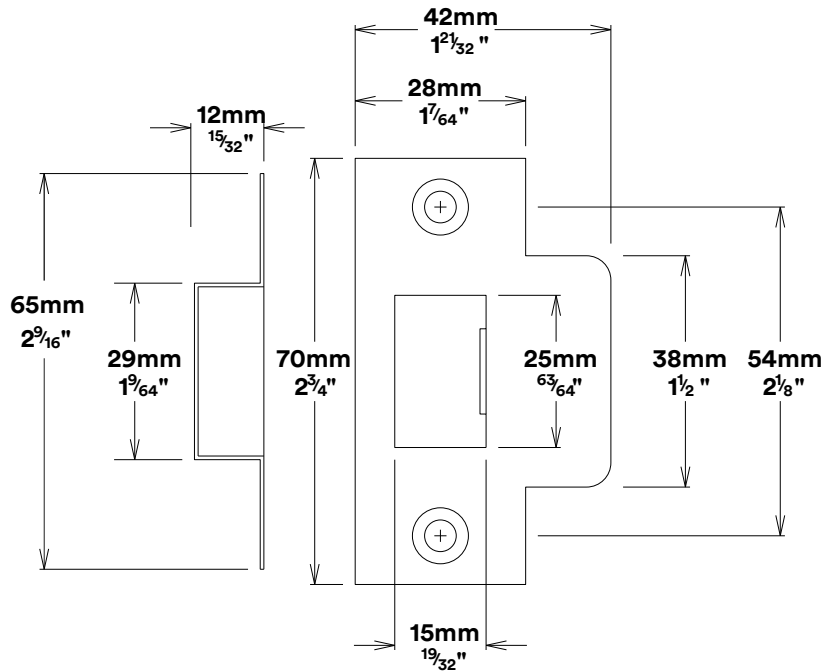

Door Lever Bronte Chamfered

iver

Tube Latch Split Cam & 'T' Striker

Dust Box & Striker

Tube Latch & Faceplate