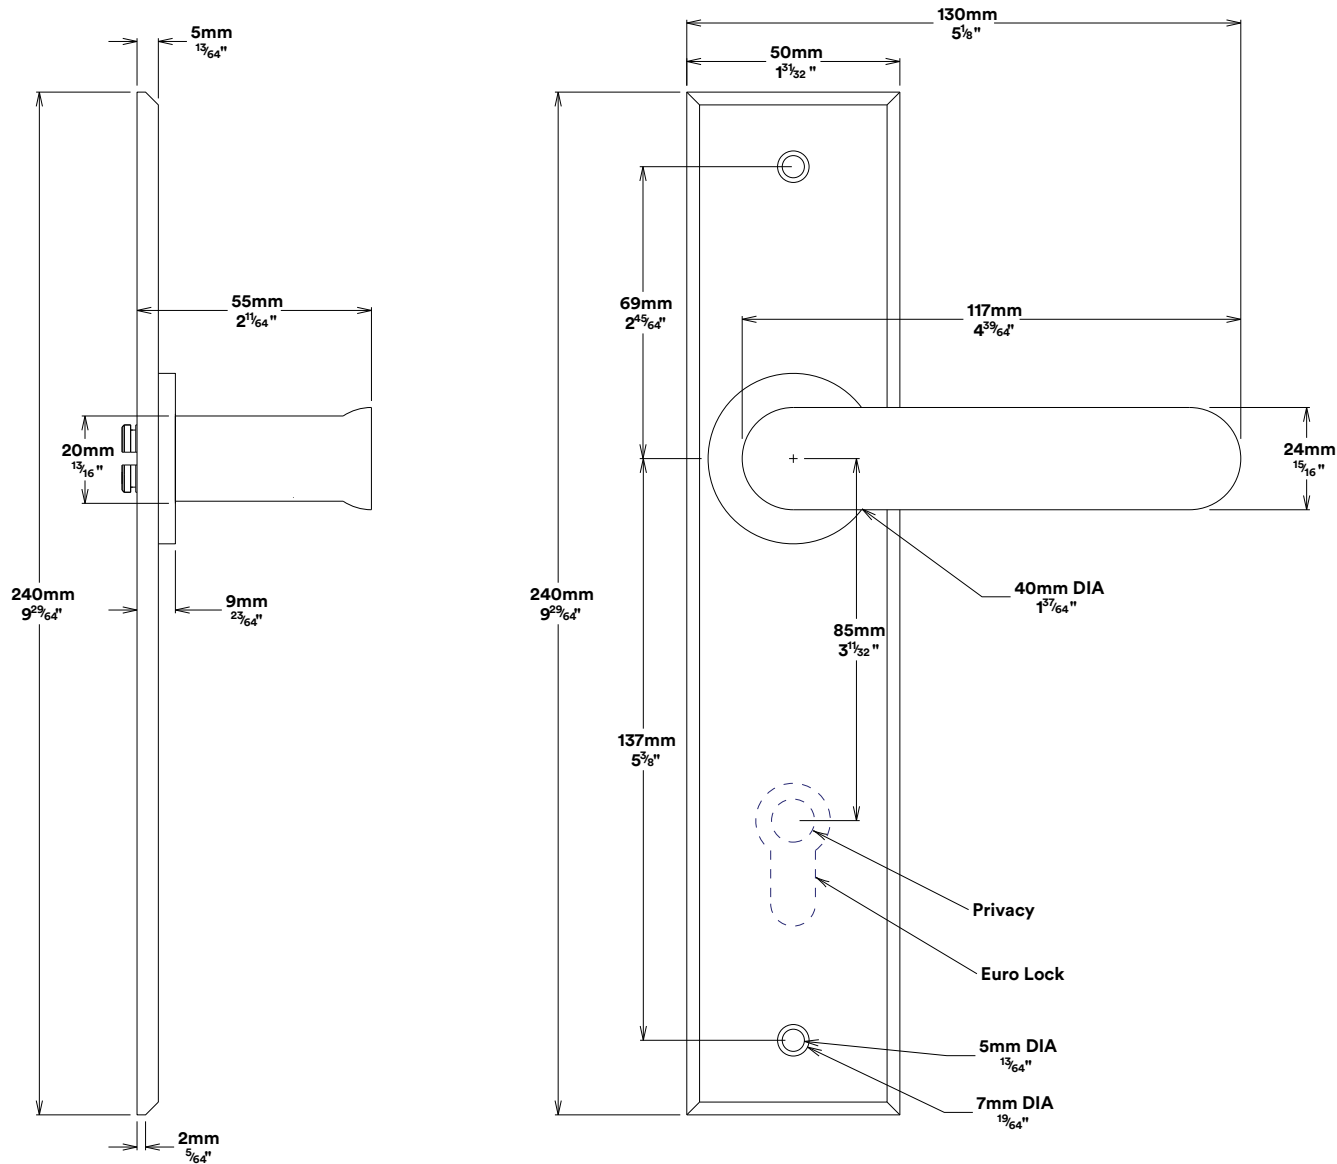

Door Lever Bronte Chamfered

iver

Tube Latch Split Cam & 'T' Striker

Dust Box & Striker

Tube Latch & Faceplate