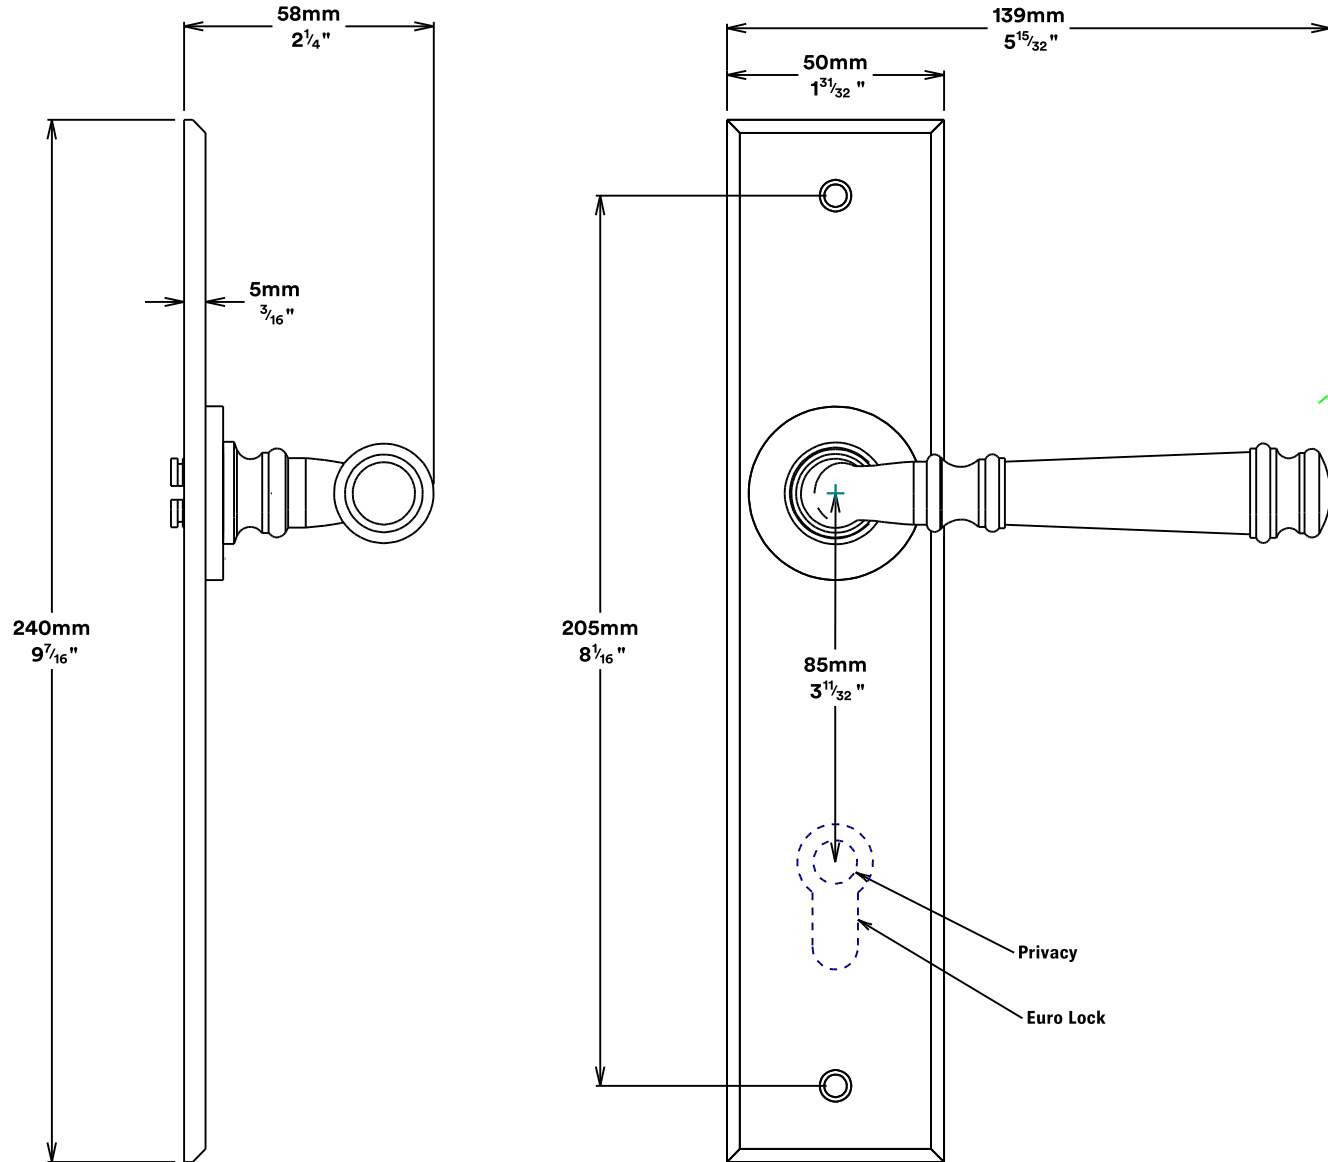

Door Lever Verona Chamfered

iver

Tube Latch Split Cam & 'T' Striker

Dust Box & Striker

Tube Latch & Faceplate