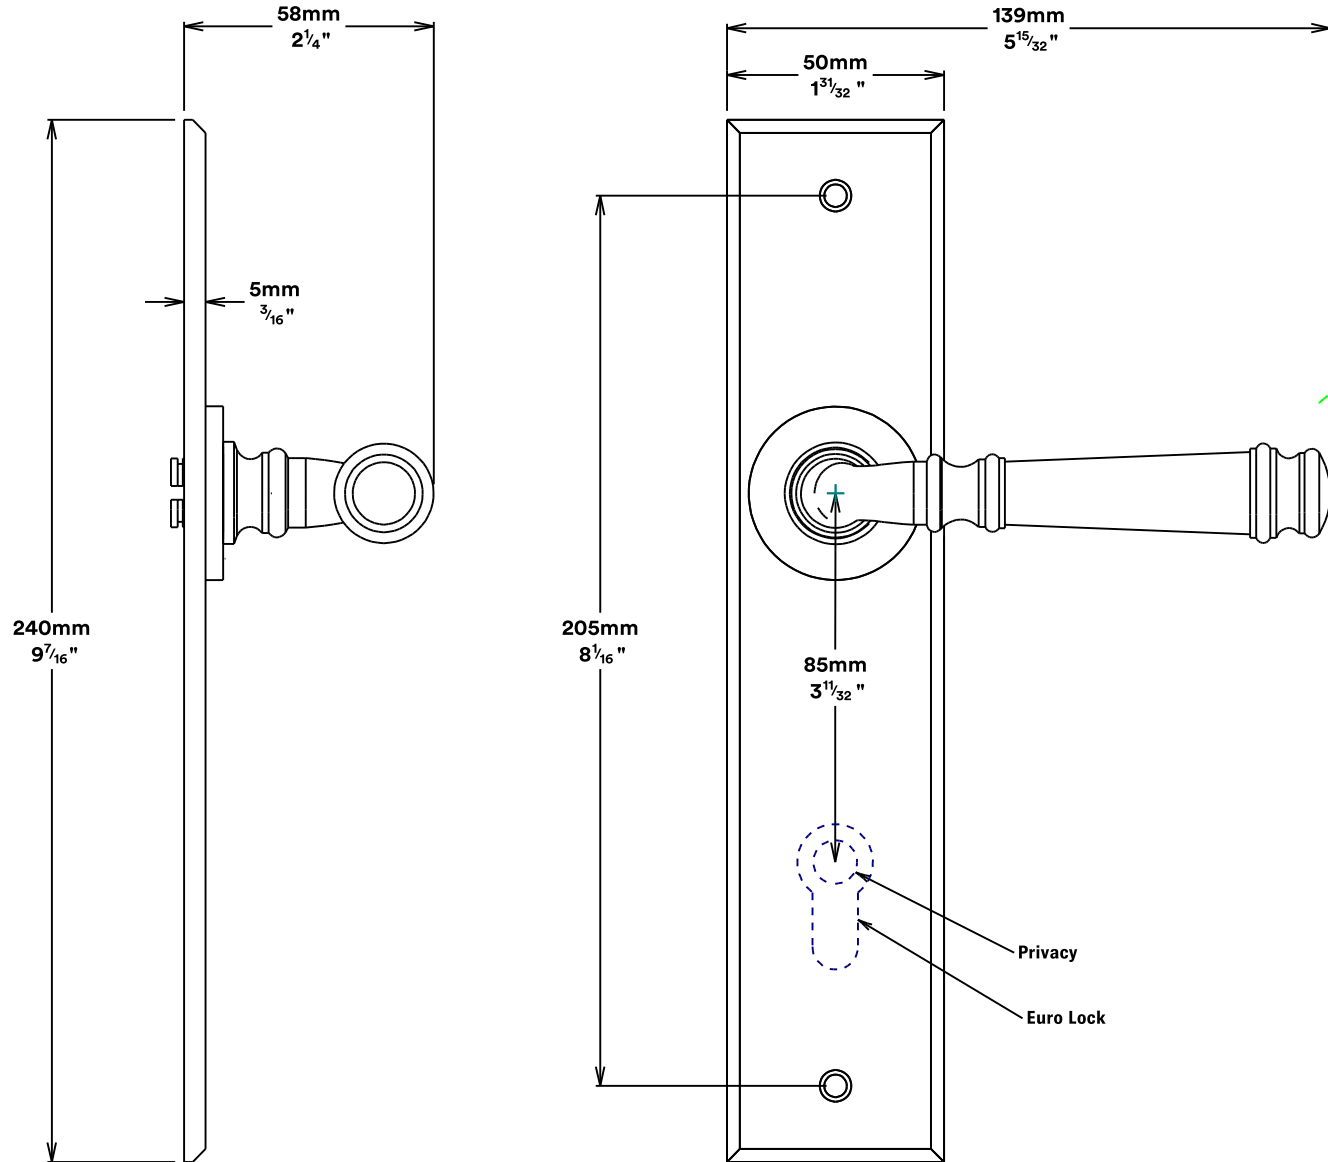

Door Lever Verona Chamfered

Privacy Adaptor

iver

Created for life.

Tube Latch Split Cam & 'T' Striker

Dust Box & Striker

Tube Latch & Faceplate

Privacy Bolt & Striker

Dust Box & Striker

Privacy Bolt & Faceplate

Created for life.