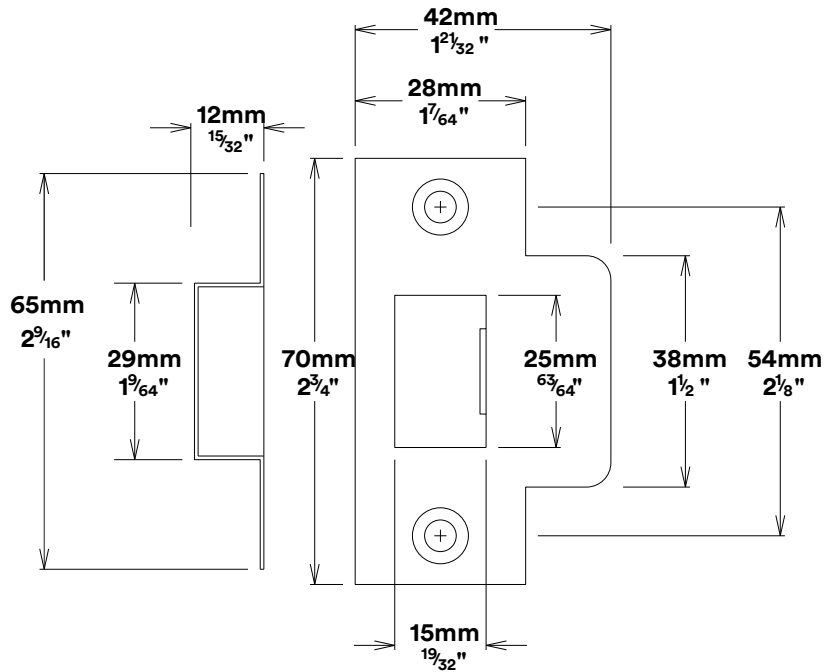

Door Lever Verona Chamfered

Privacy Adaptor

iver

Created for life.

Tube Latch Split Cam & 'T' Striker

Dust Box & Striker

Tube Latch & Faceplate

Privacy Bolt & Striker