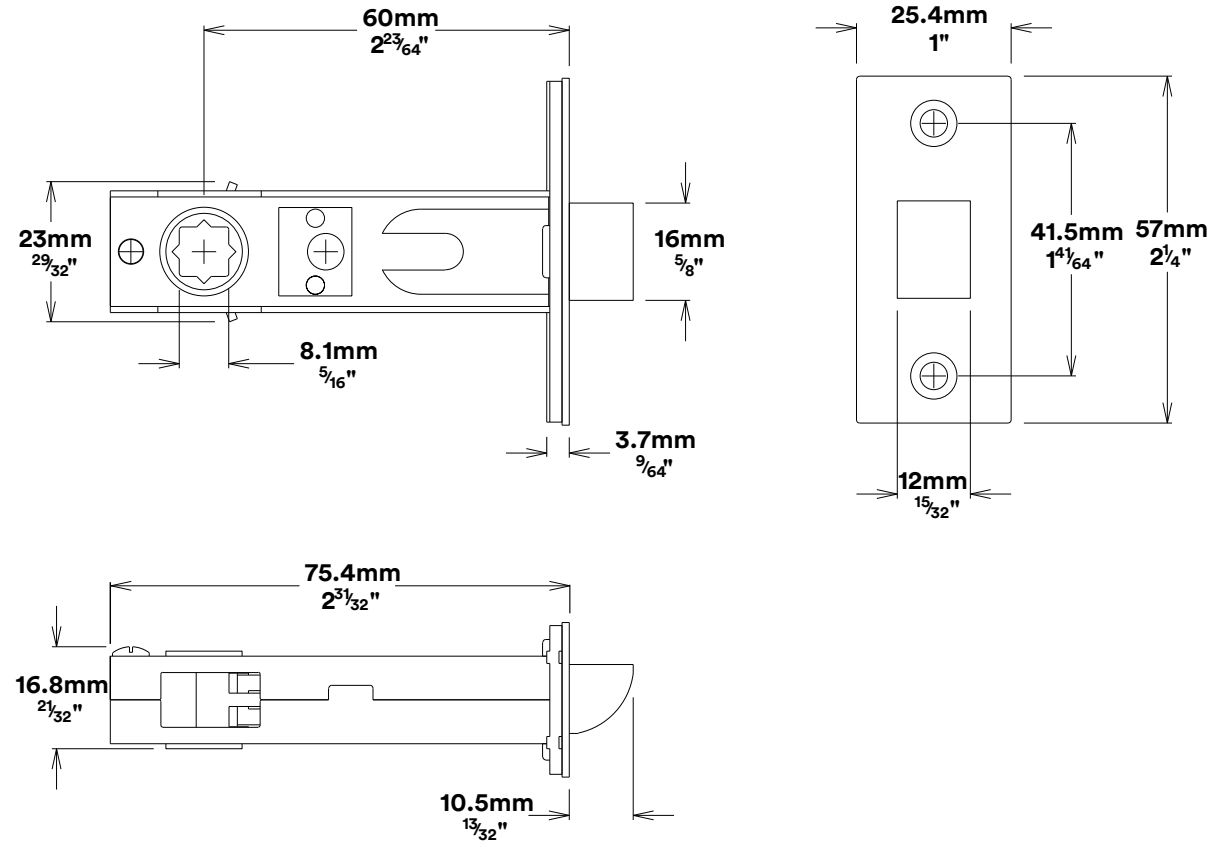

Door Lever Verona Chamfered

Privacy Adaptor

iver

Created for life.

Tube Latch Split Cam & 'T' Striker

Dust Box & Striker

Tube Latch & Faceplate

Privacy Bolt & Striker