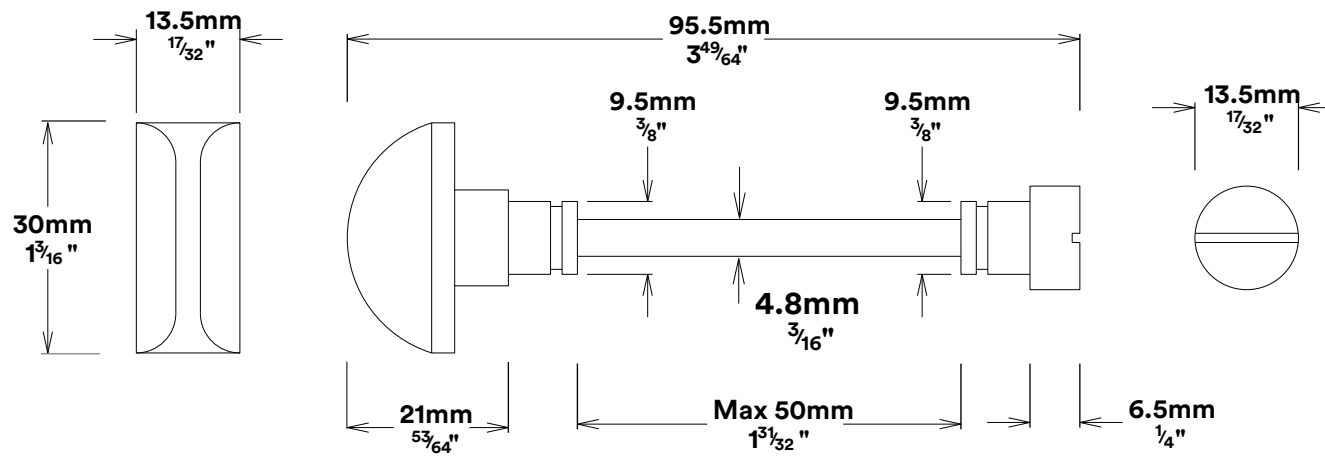

Door Lever Verona Chamfered

Privacy Adaptor

iver

Created for life.

Tube Latch Split Cam & 'T' Striker

Dust Box & Striker

Tube Latch & Faceplate

Privacy Bolt & Striker