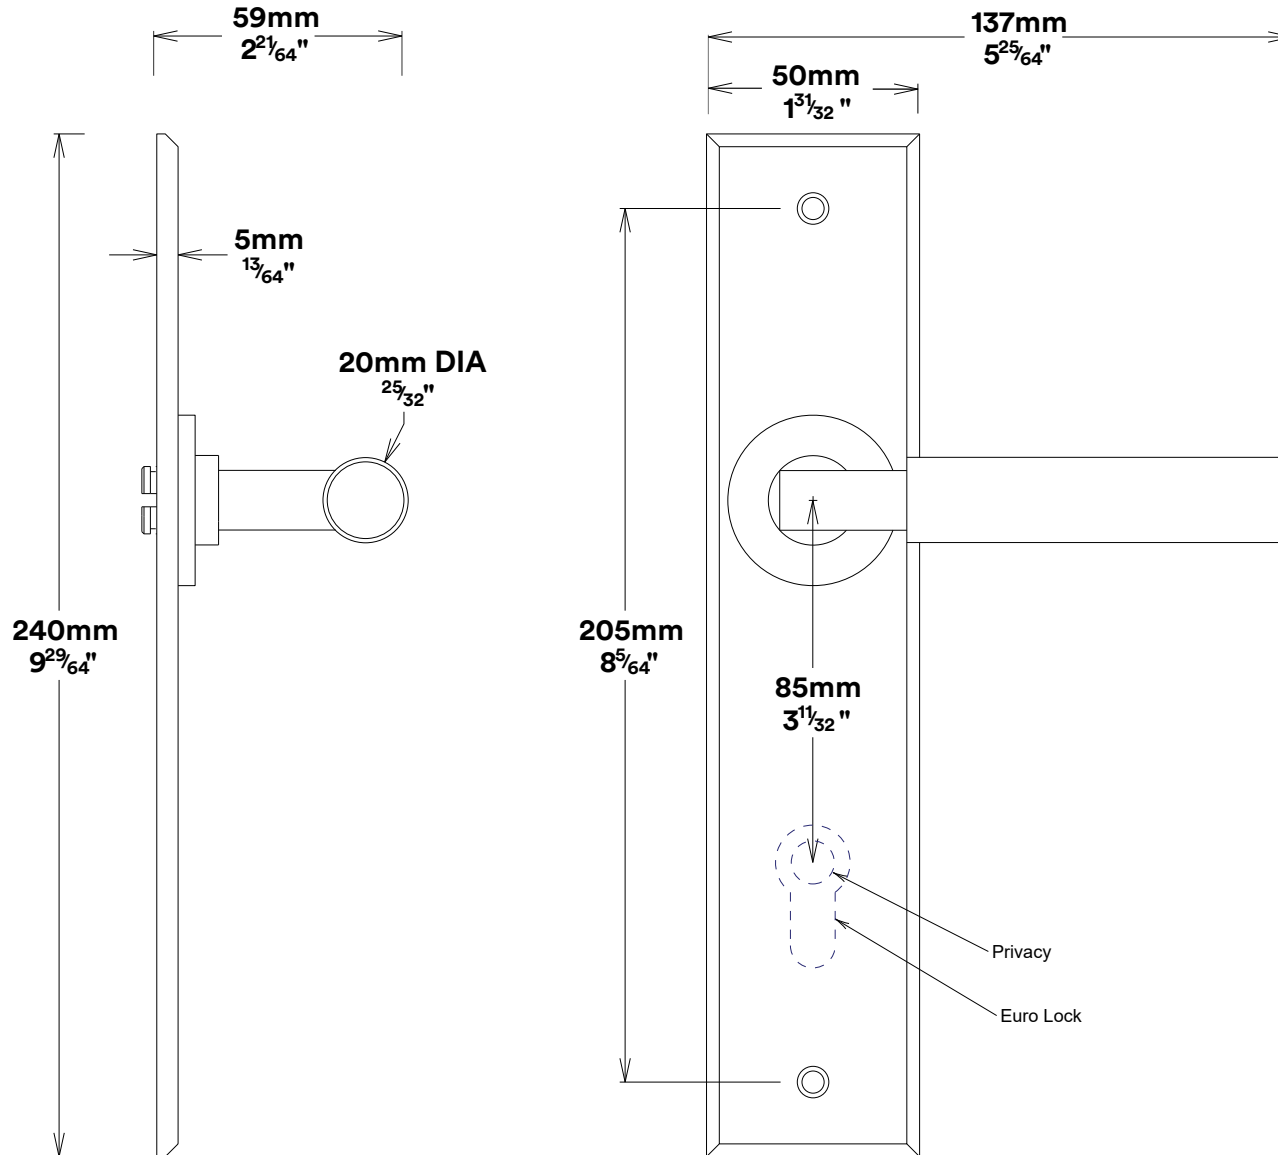

Door Lever Berlin Chamfered

iver

Tube Latch Split Cam & 'T' Striker

Dust Box & Striker

Tube Latch & Faceplate