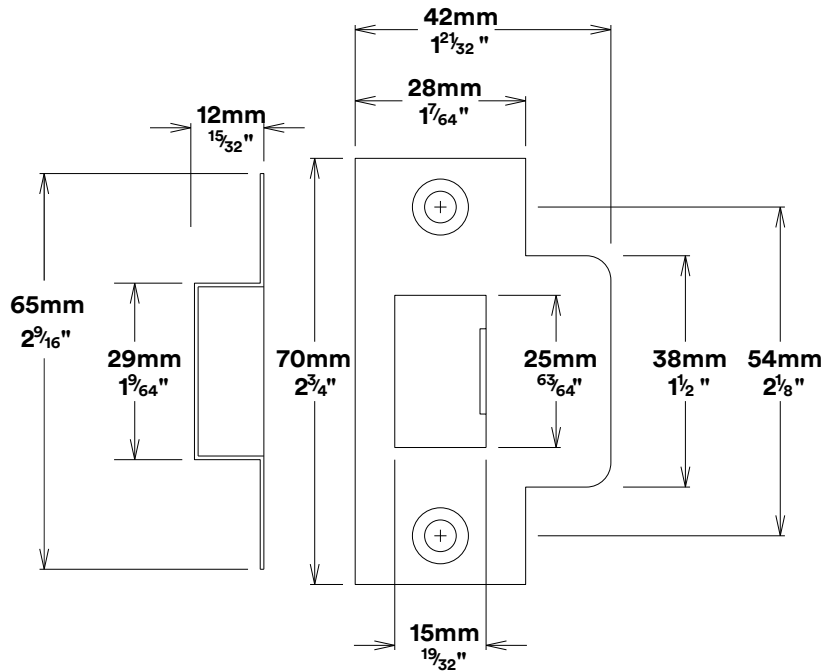

Door Lever Berlin Chamfered

iver

Tube Latch Split Cam & 'T' Striker

Dust Box & Striker

Tube Latch & Faceplate