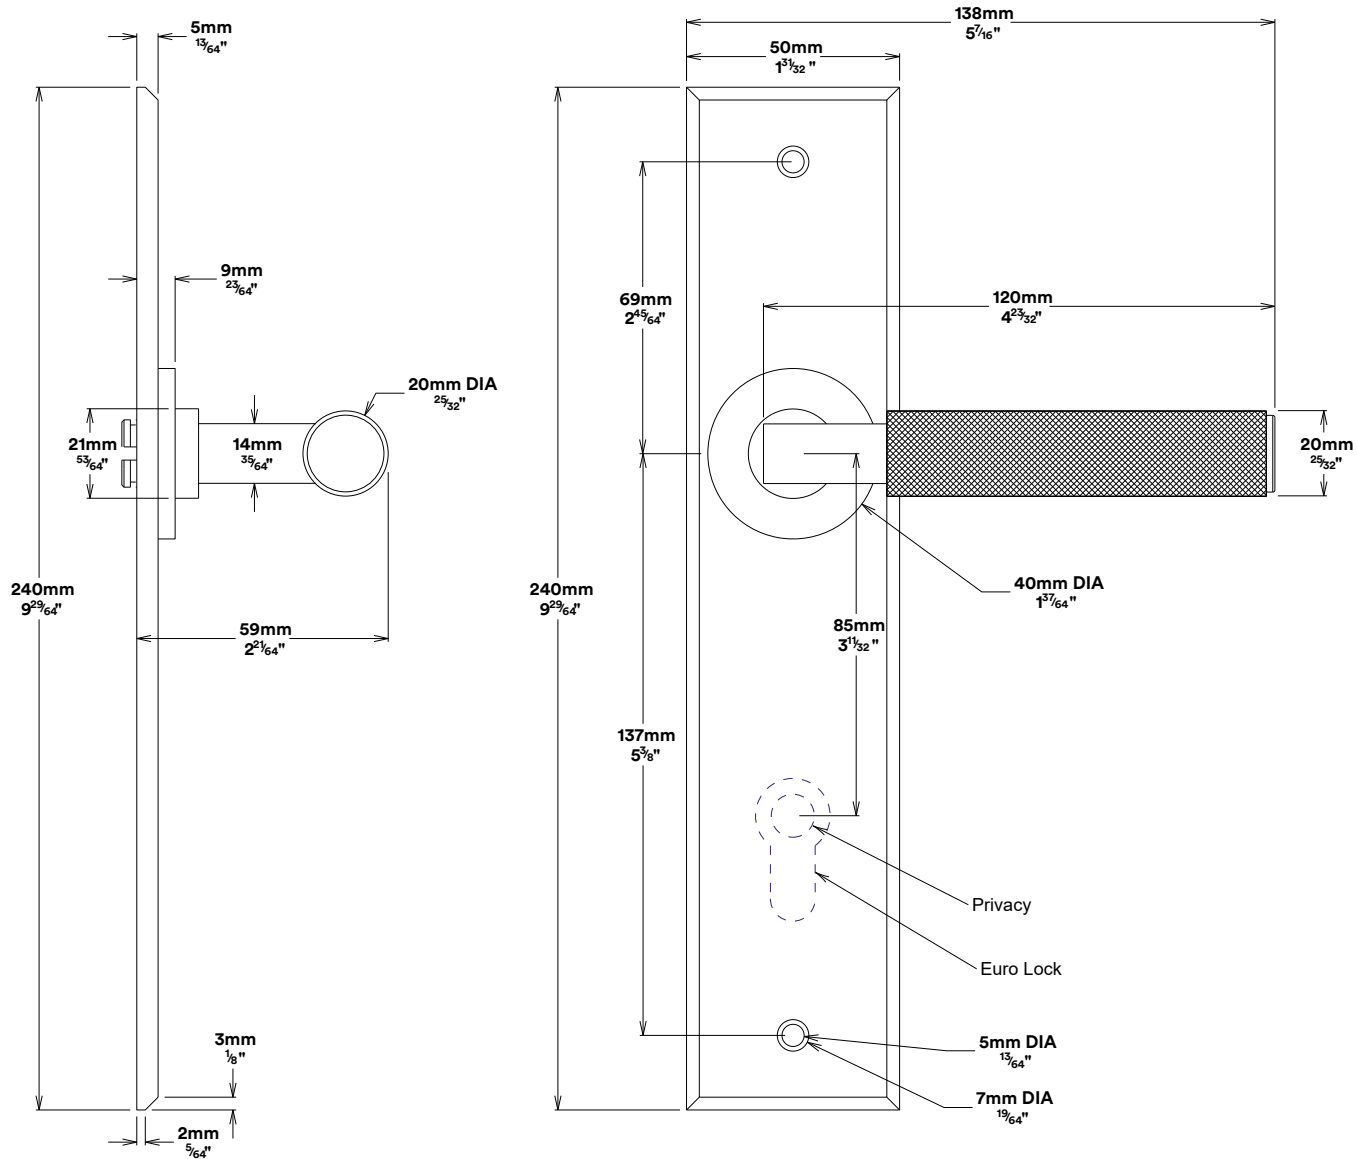

Door Lever Brunswick Chamfered

iver

Tube Latch Split Cam & 'T' Striker

Dust Box & Striker

Tube Latch & Faceplate