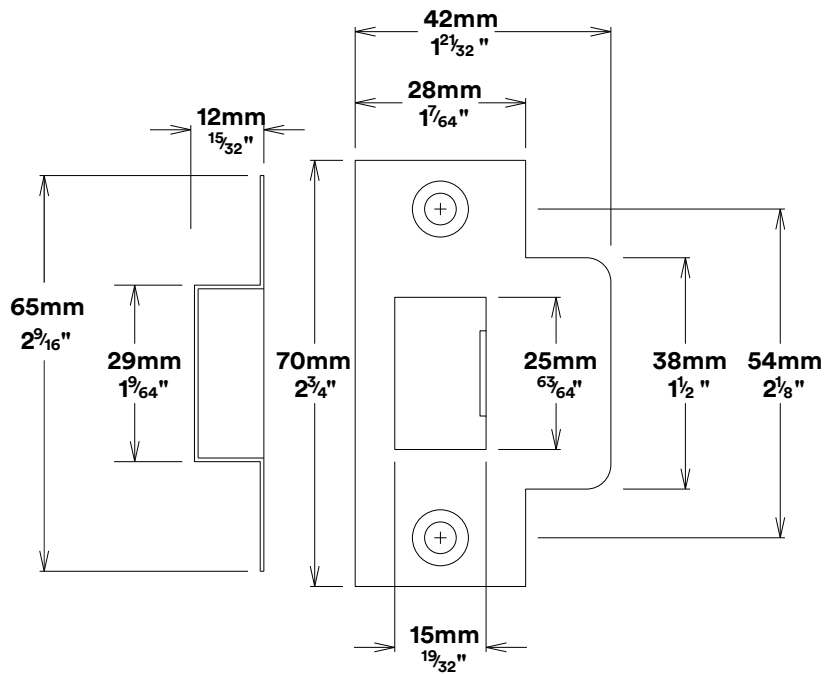

Door Lever Brunswick Chamfered

iver

Tube Latch Split Cam & 'T' Striker

Dust Box & Striker

Tube Latch & Faceplate