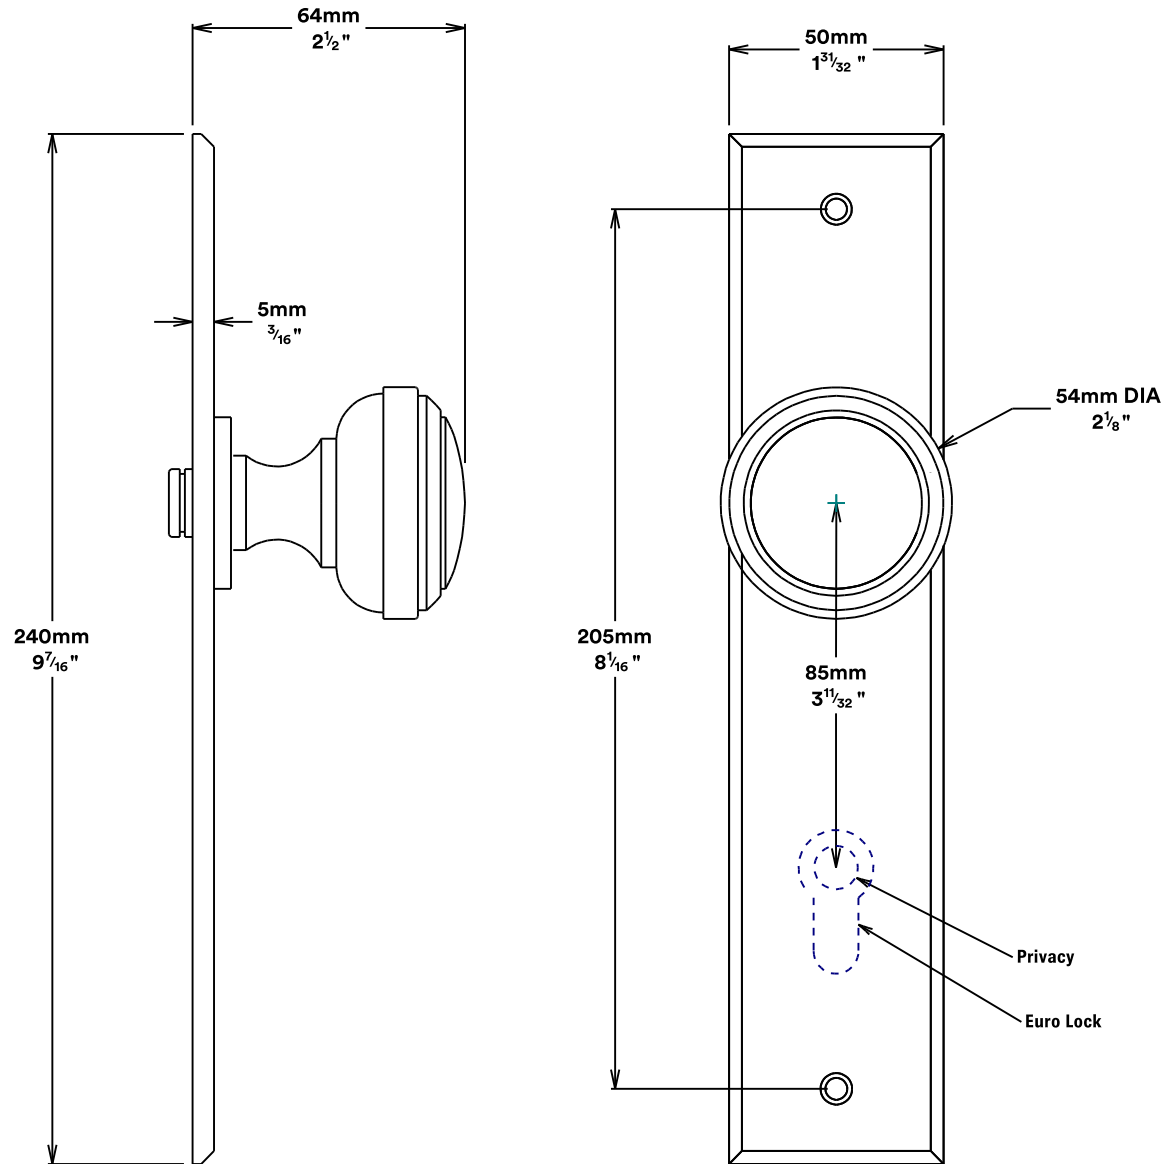

Door Knob Paddington Chamfered

iver

Tube Latch Split Cam & 'T' Striker

Dust Box & Striker

Tube Latch & Faceplate