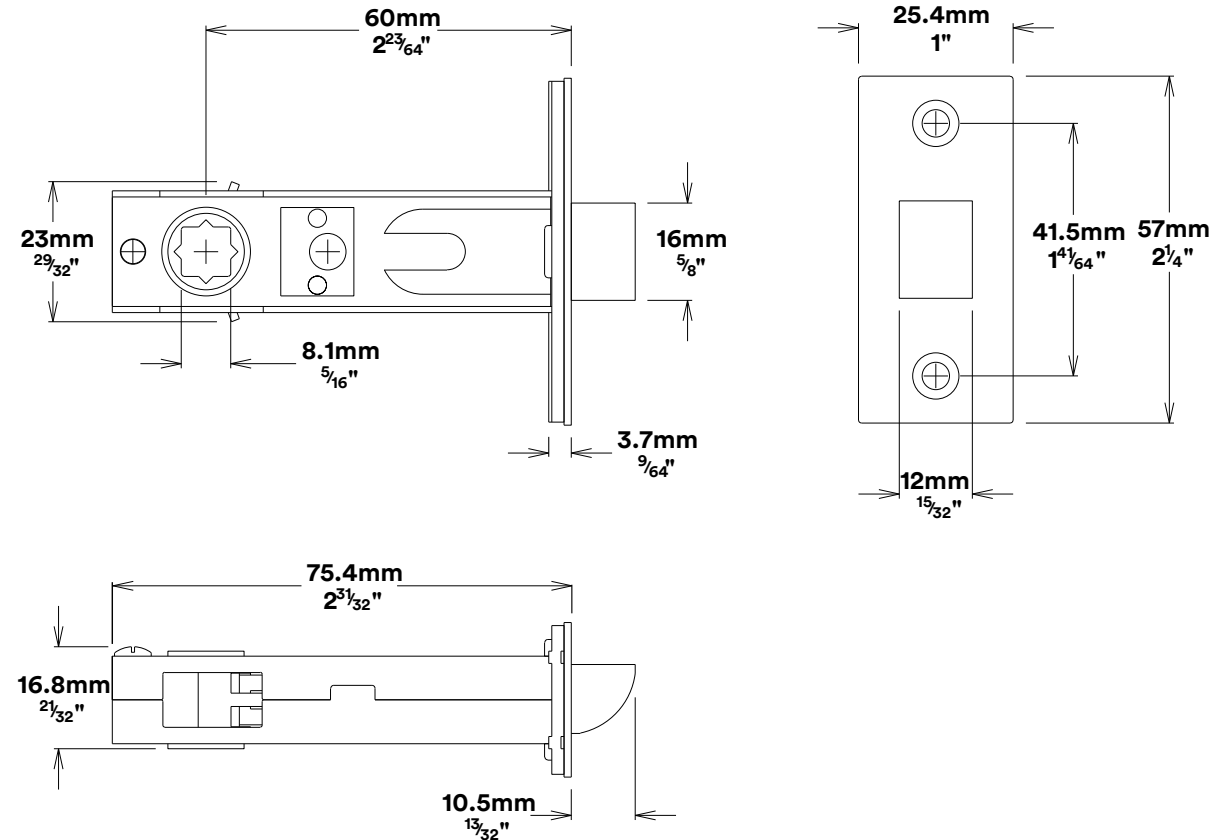

Door Knob Cambridge Oval

iver

Privacy Adaptor

iver

Tube Latch Split Cam & 'T' Striker

Dust Box & Striker

Tube Latch & Faceplate

Privacy Bolt & Striker