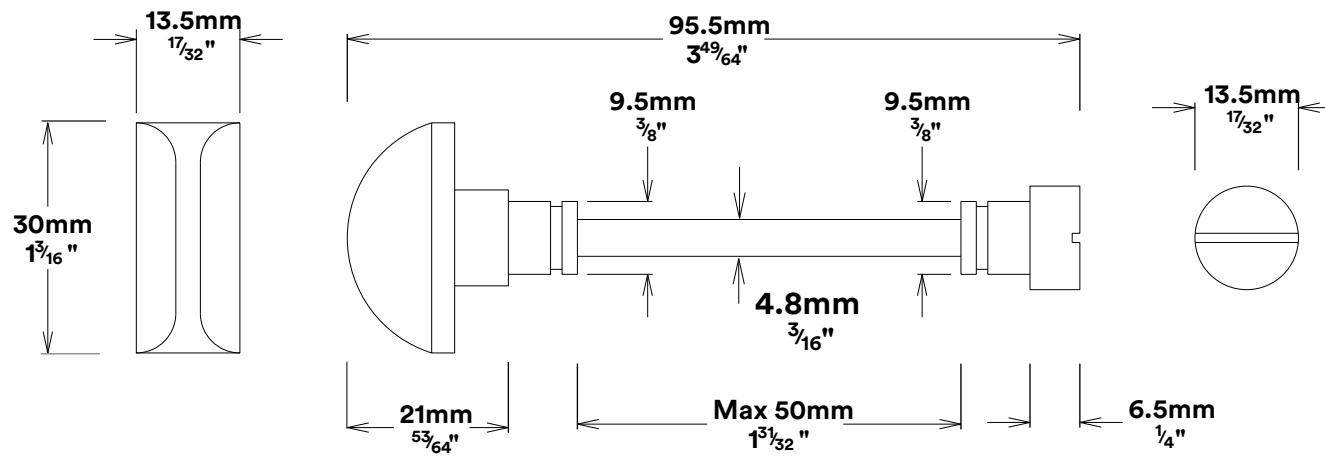

Door Knob Cambridge Oval

iver

Privacy Adaptor

iver

Tube Latch Split Cam & 'T' Striker

Dust Box & Striker

Tube Latch & Faceplate

Privacy Bolt & Striker