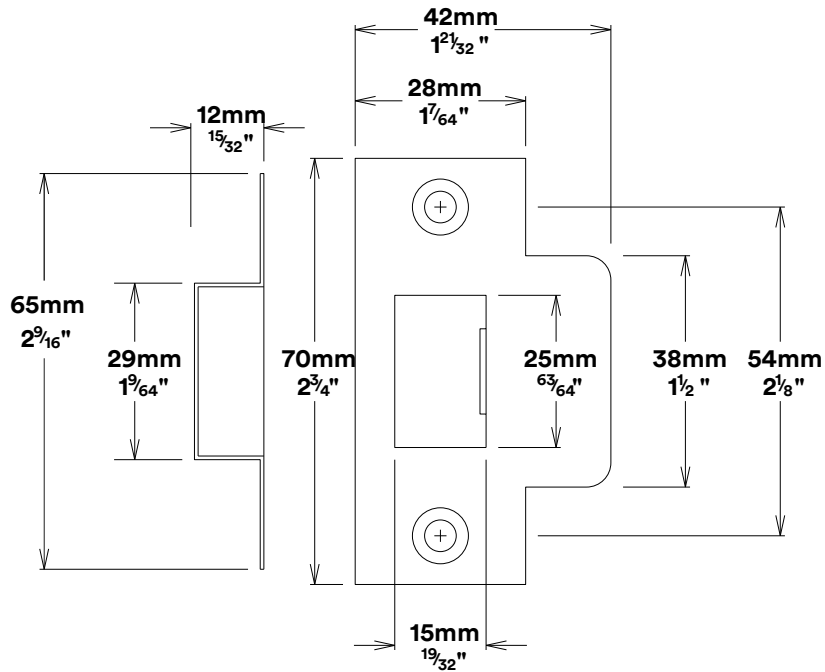

Door Knob Cambridge Oval

iver

Privacy Adaptor

iver

Tube Latch Split Cam & 'T' Striker

Dust Box & Striker

Tube Latch & Faceplate

Privacy Bolt & Striker