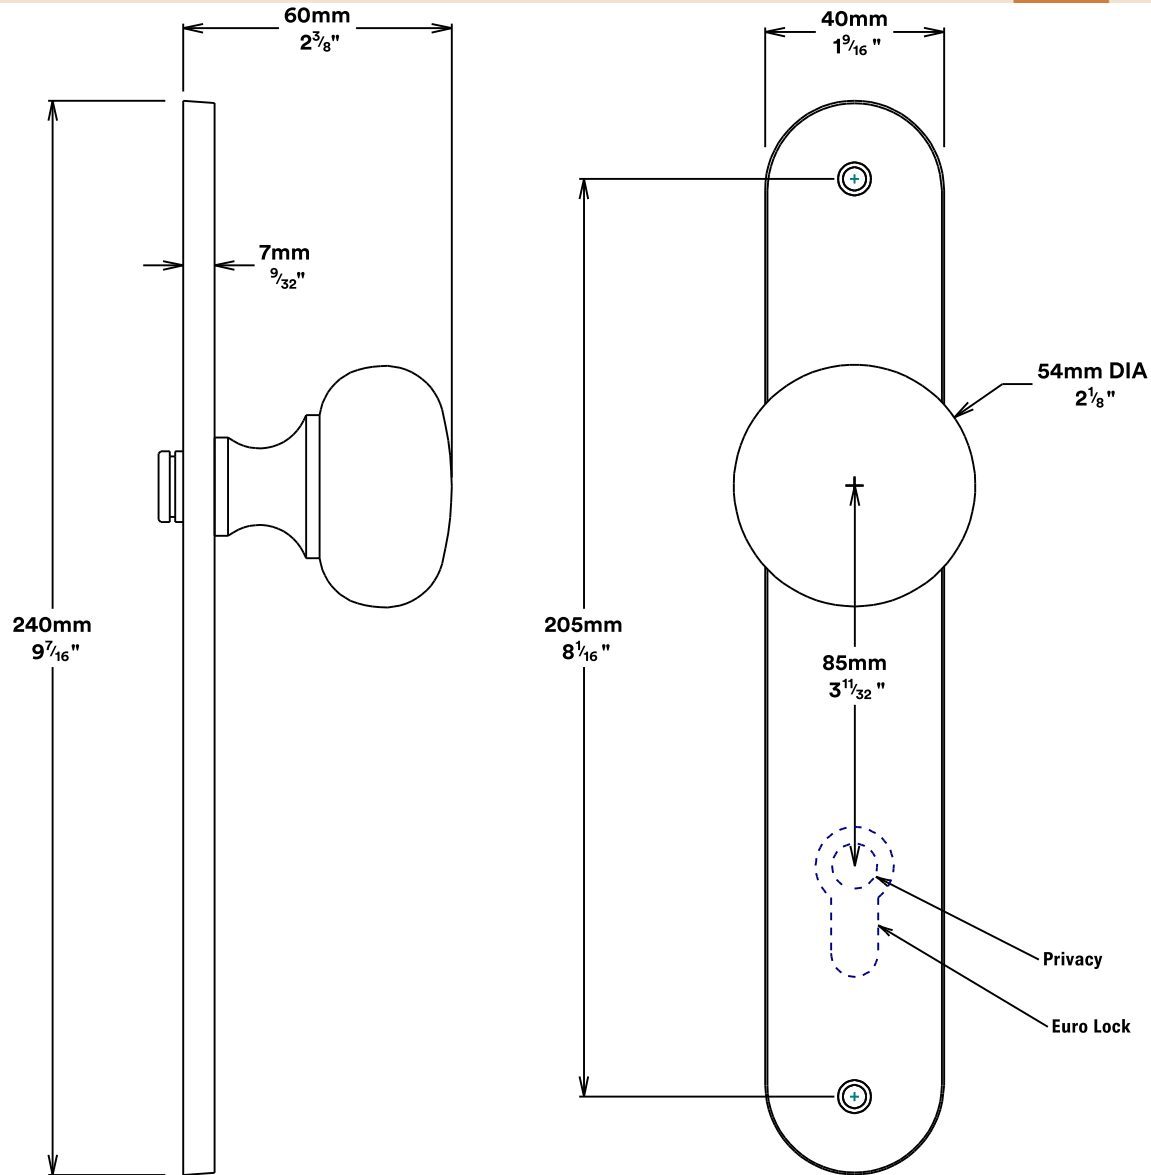

Door Knob Cambridge Oval

iver

Privacy Adaptor

iver

Tube Latch Split Cam & 'T' Striker

Dust Box & Striker

Tube Latch & Faceplate

Privacy Bolt & Striker

Dust Box & Striker

Privacy Bolt & Faceplate

Created for life.