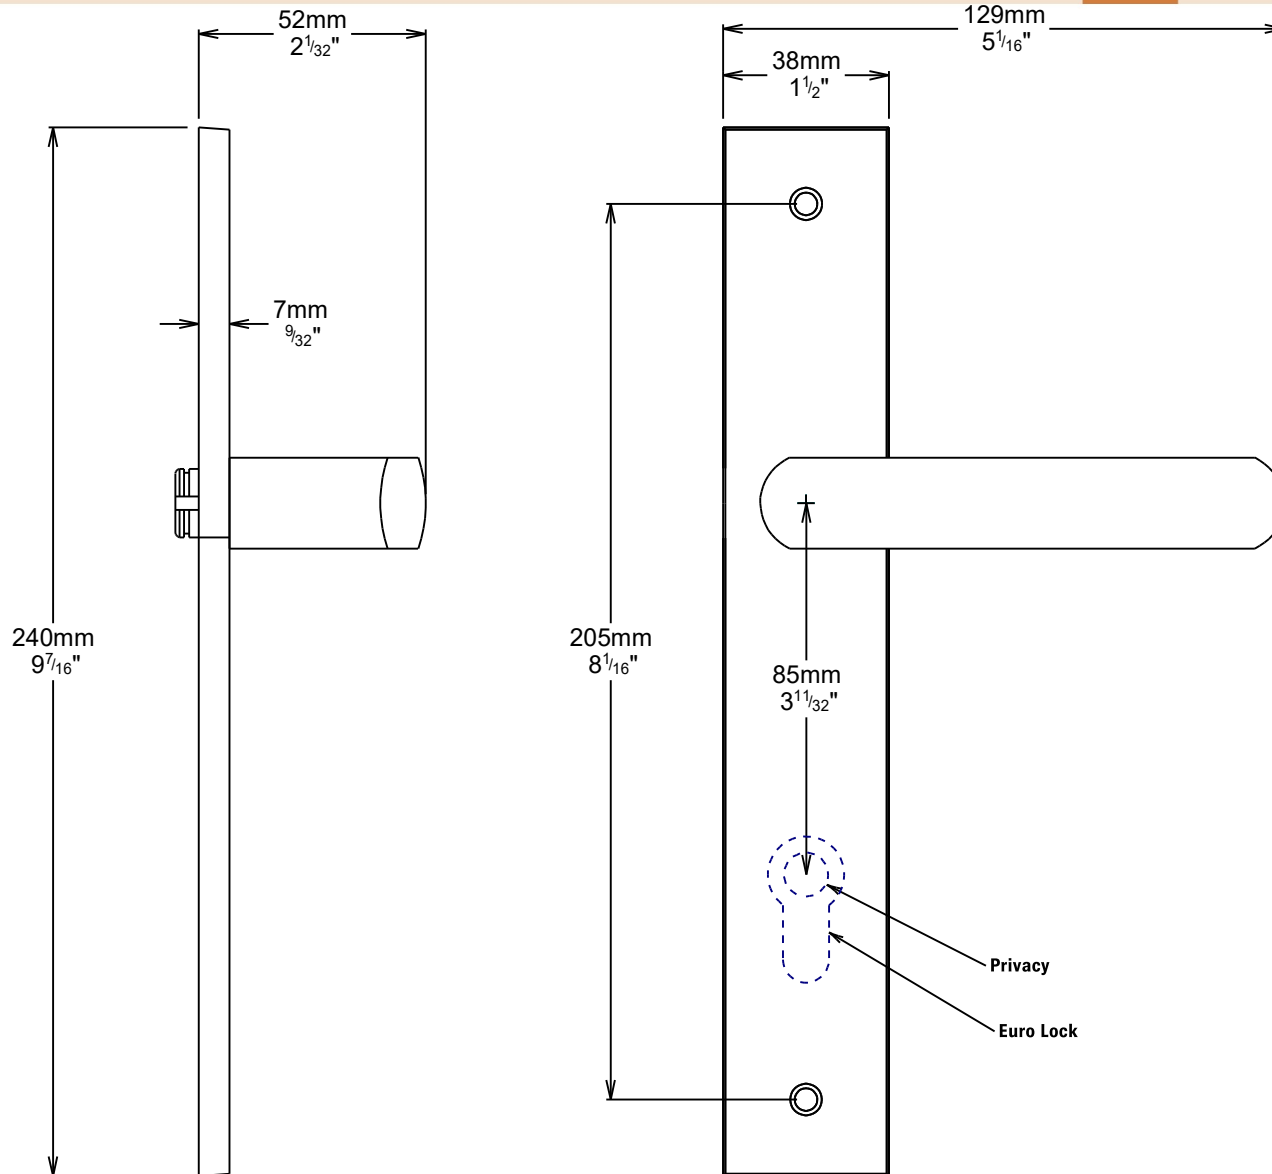

Door Lever Osaka Rectangular

iver

Tube Latch Split Cam & 'T' Striker

Dust Box & Striker

Tube Latch & Faceplate