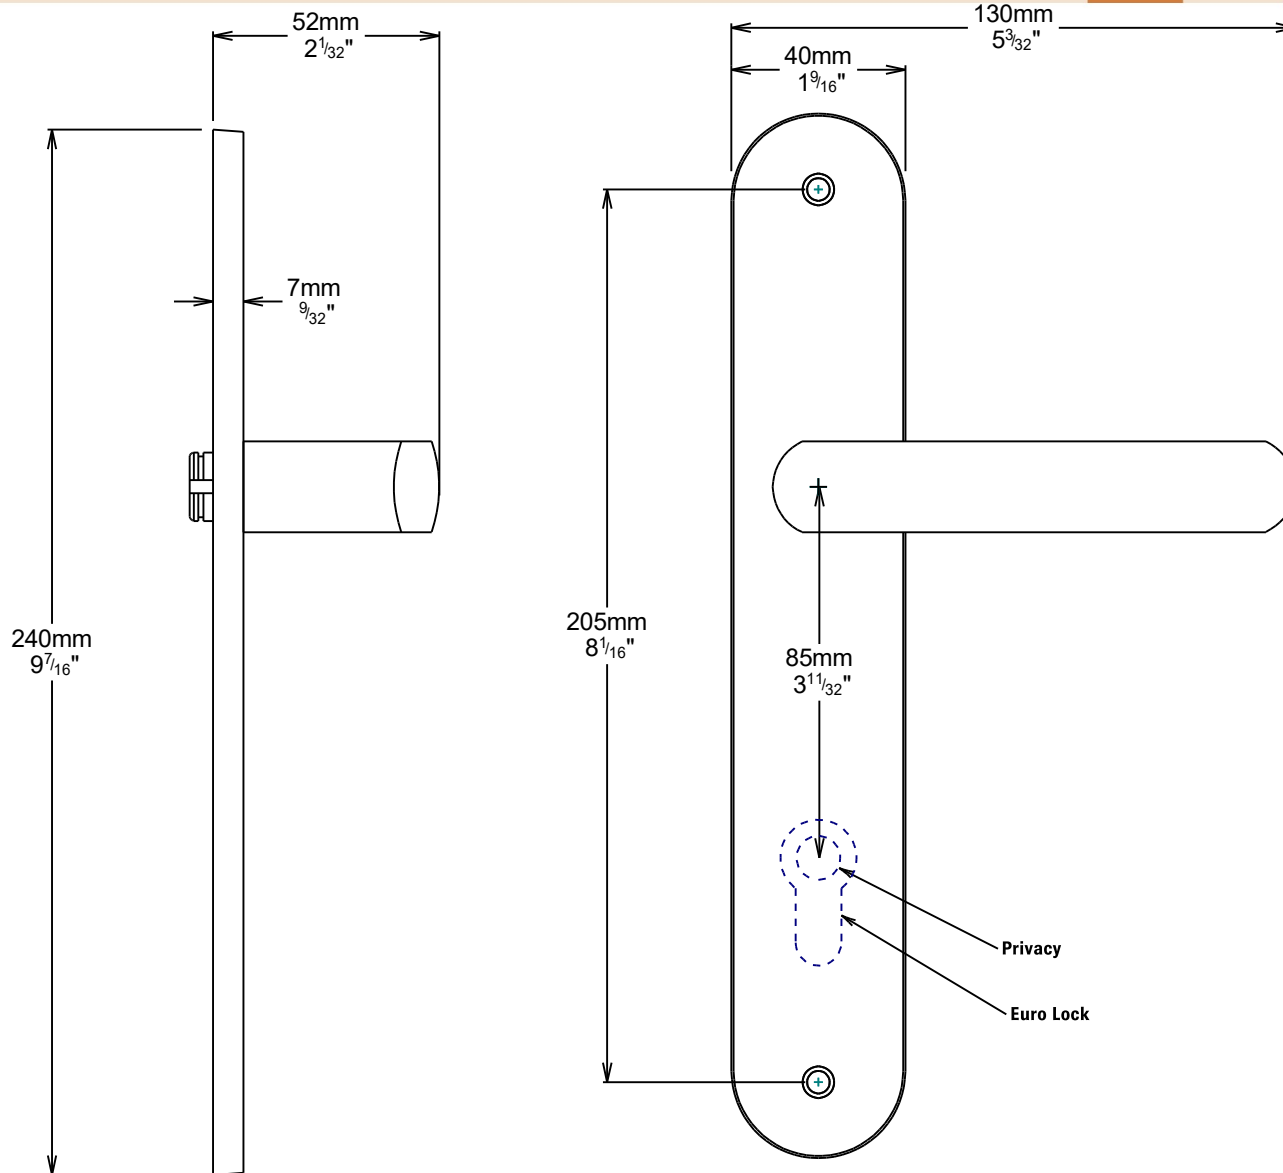

Door Lever Osaka Oval

iver

Tube Latch Split Cam & 'T' Striker

Dust Box & Striker

Tube Latch & Faceplate