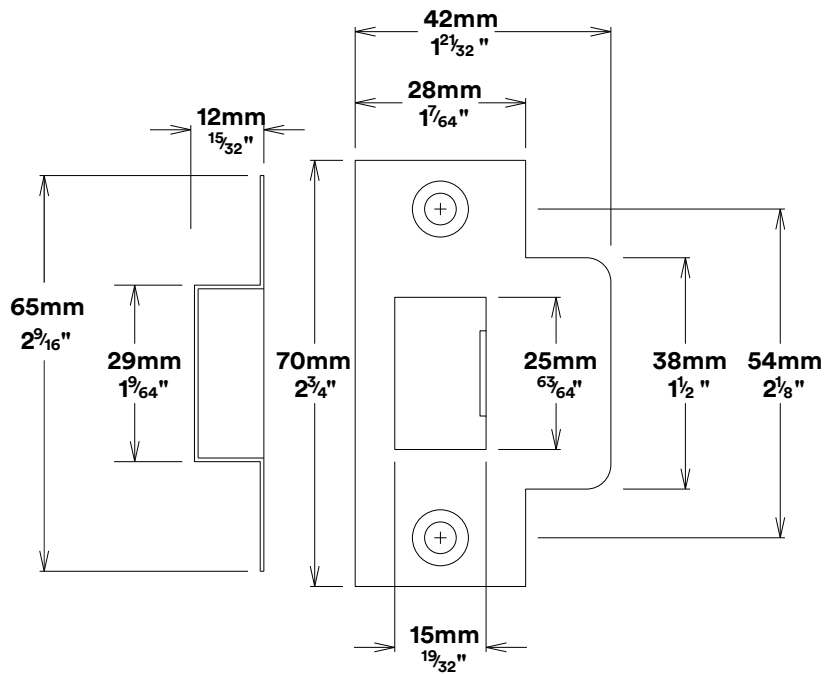

Door Lever Osaka Oval

iver

Tube Latch Split Cam & 'T' Striker

Dust Box & Striker

Tube Latch & Faceplate