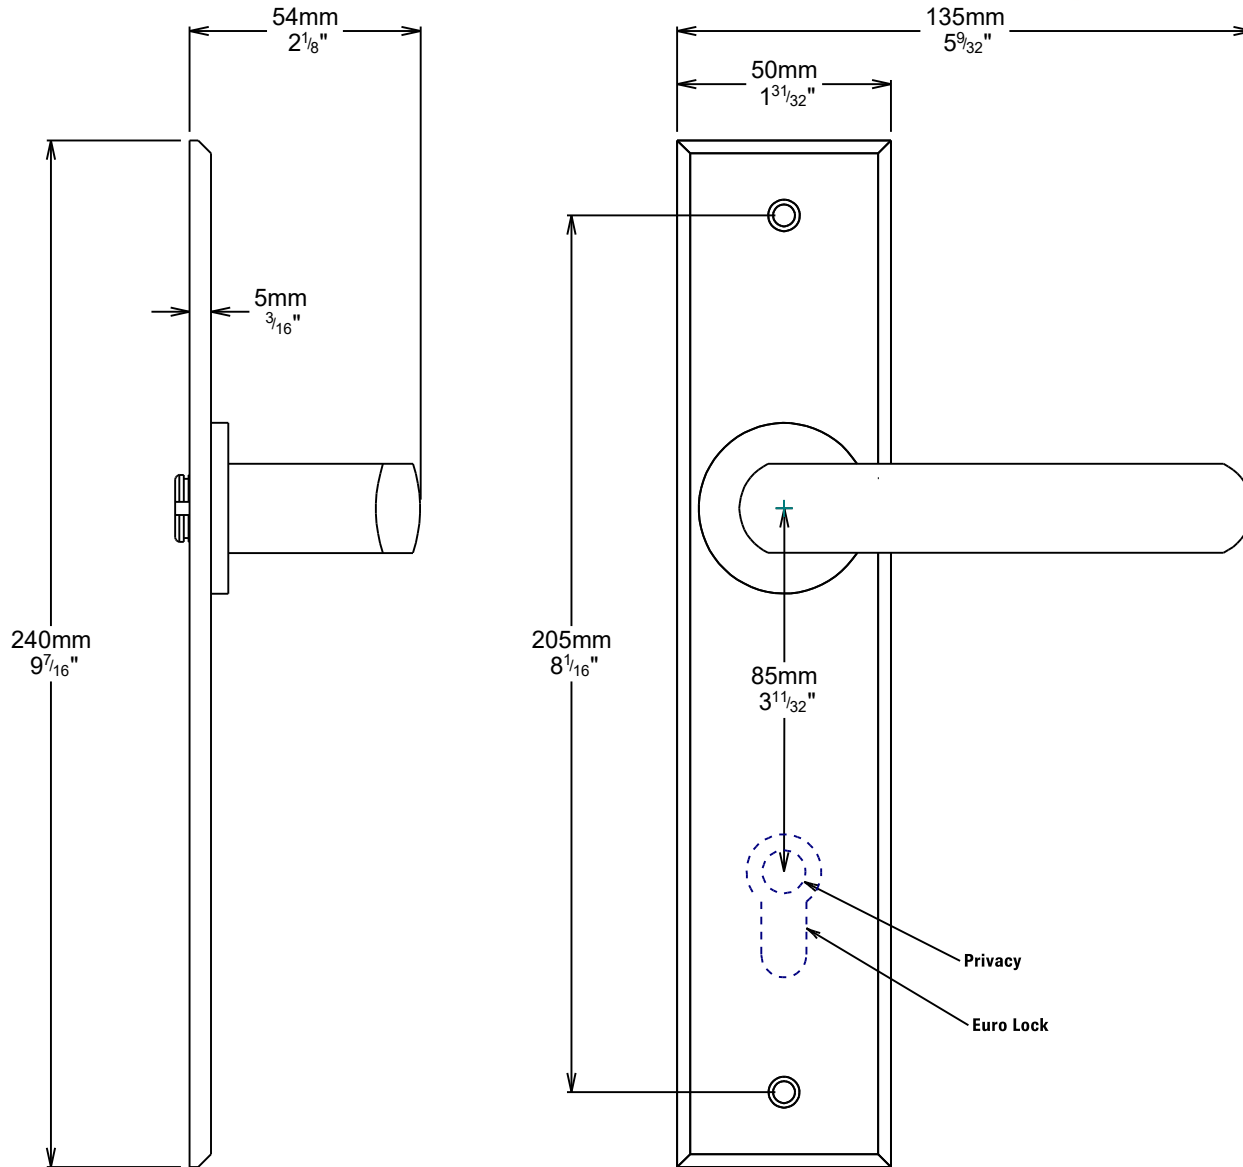

# Door Lever Osaka Chamfered

# Tube Latch Split Cam & 'T' Striker

Dust Box & Striker

Tube Latch & Faceplate