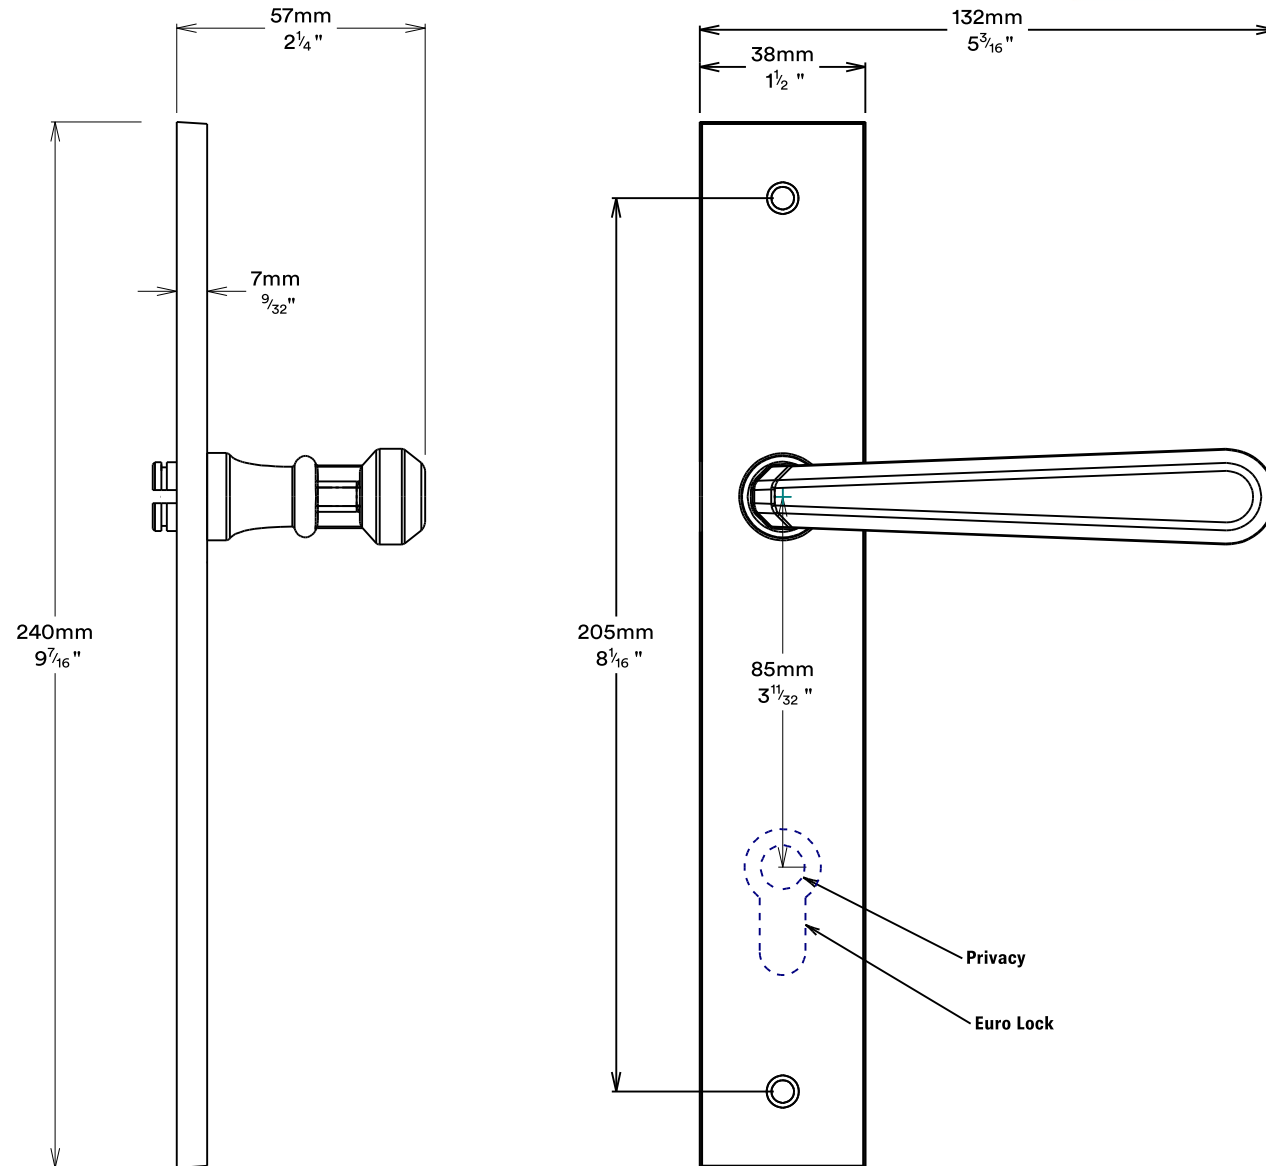

Door Lever Copenhagen Rectangular

iver

Tube Latch Split Cam & 'T' Striker

Dust Box & Striker

Tube Latch & Faceplate