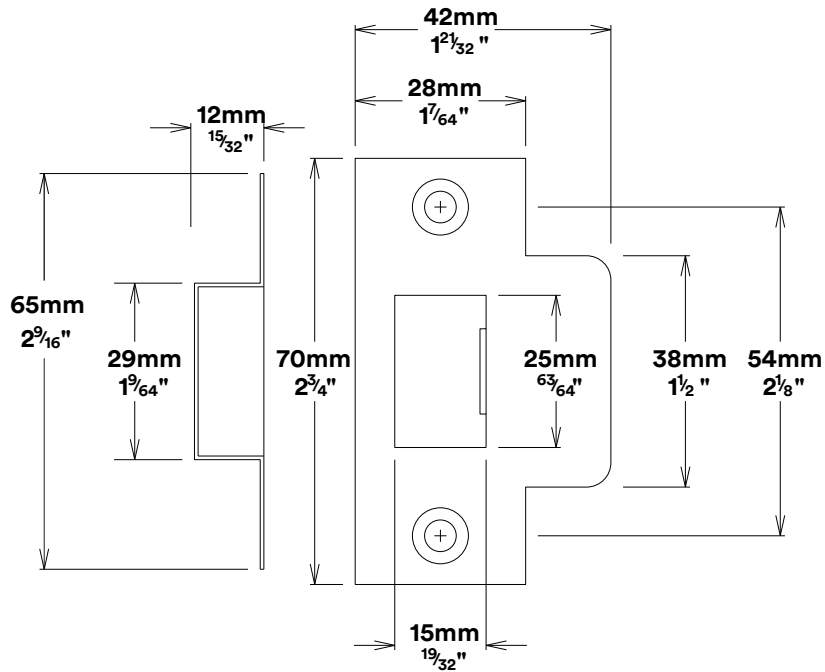

Door Lever Copenhagen Rectangular

iver

Tube Latch Split Cam & 'T' Striker

Dust Box & Striker

Tube Latch & Faceplate