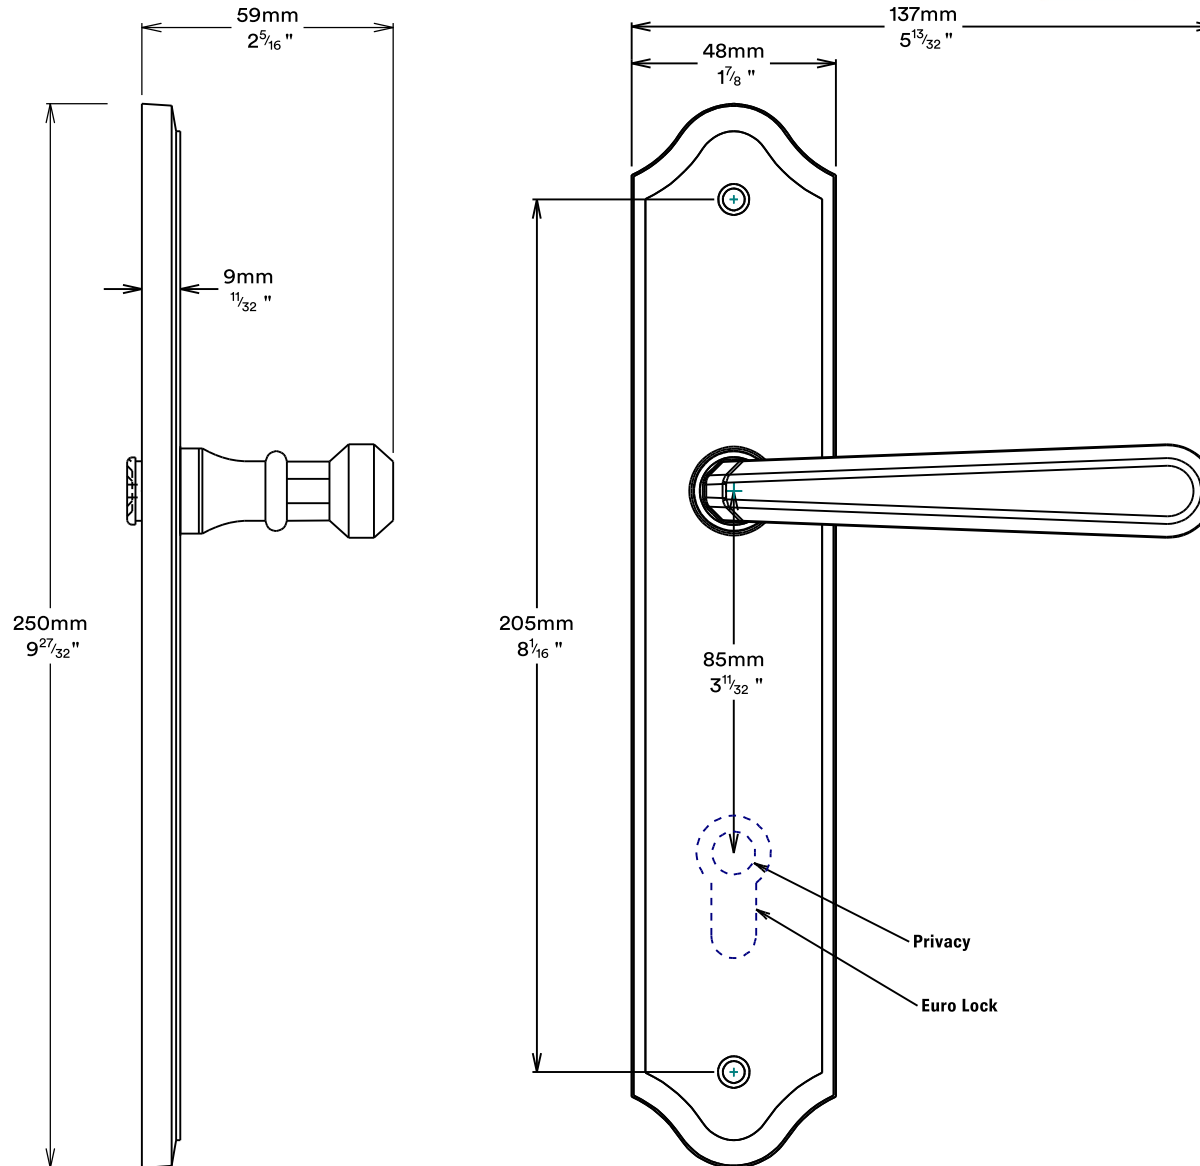

Door Lever Copenhagen Shouldered

iver

Tube Latch Split Cam & 'T' Striker

Dust Box & Striker

Tube Latch & Faceplate