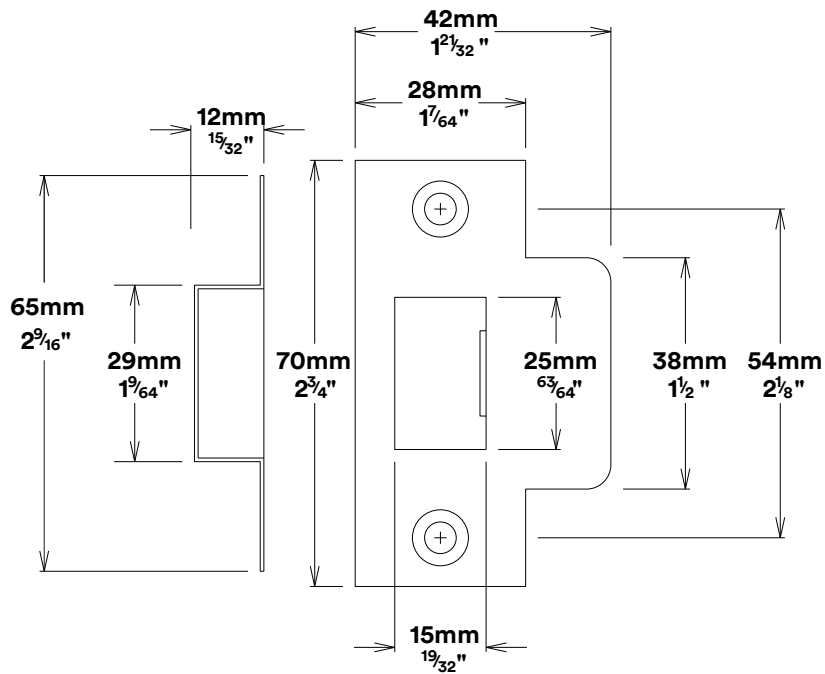

Door Lever Copenhagen Shouldered

iver

Tube Latch Split Cam & 'T' Striker

Dust Box & Striker

Tube Latch & Faceplate