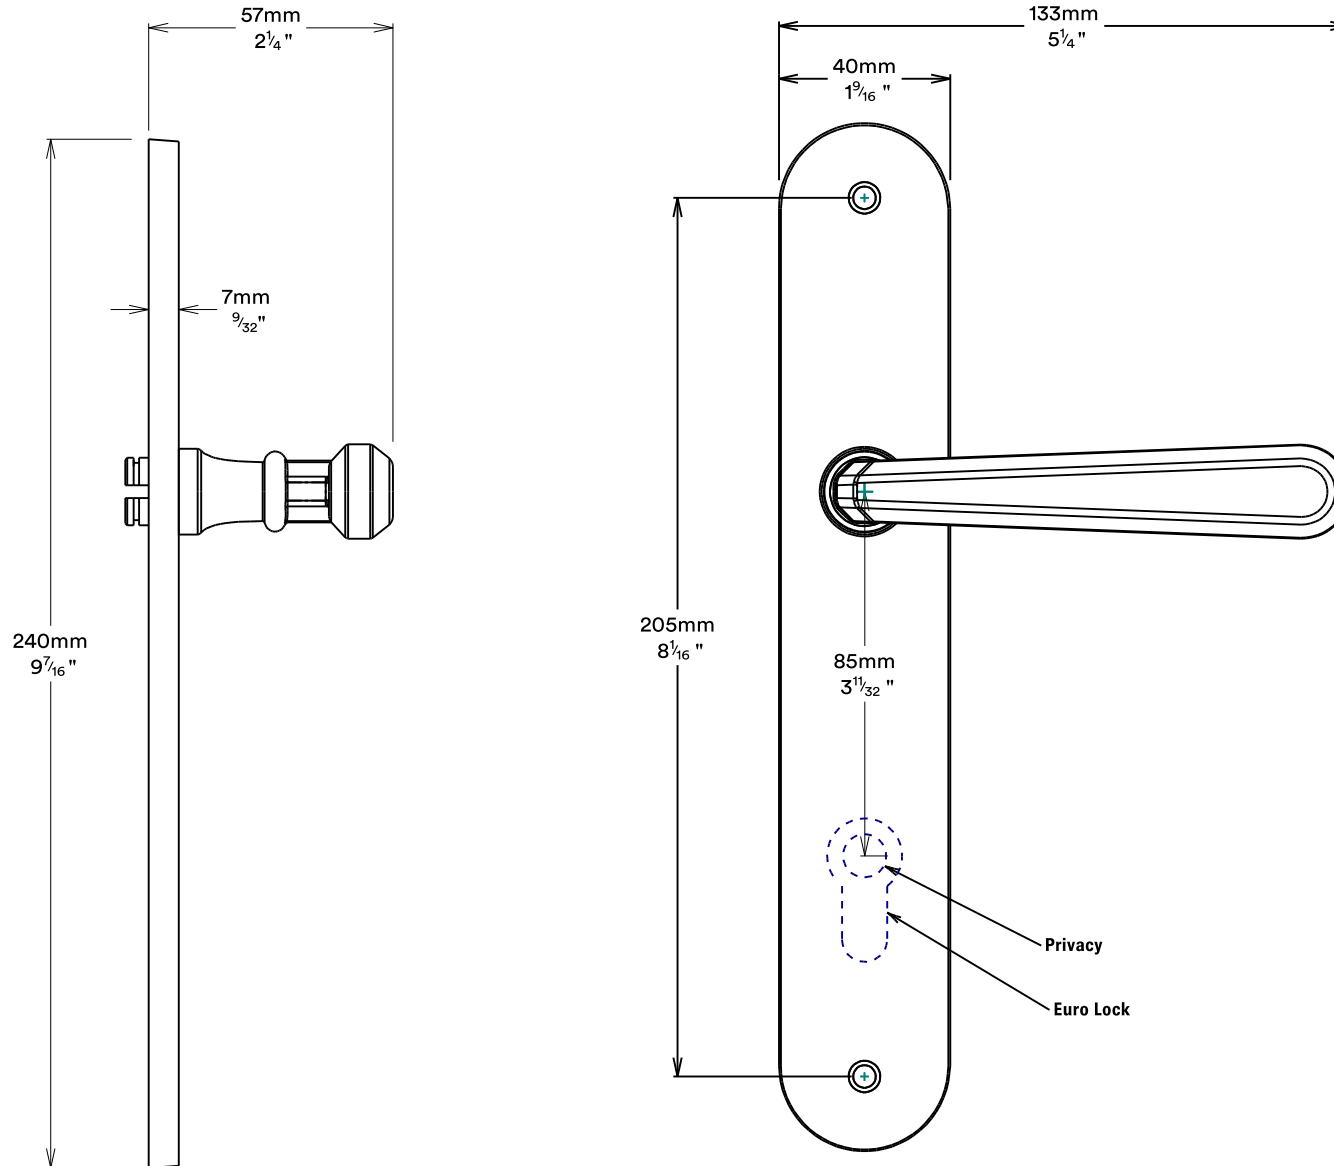

Door Lever Copenhagen Oval

iver

Tube Latch Split Cam & 'T' Striker

Dust Box & Striker

Tube Latch & Faceplate