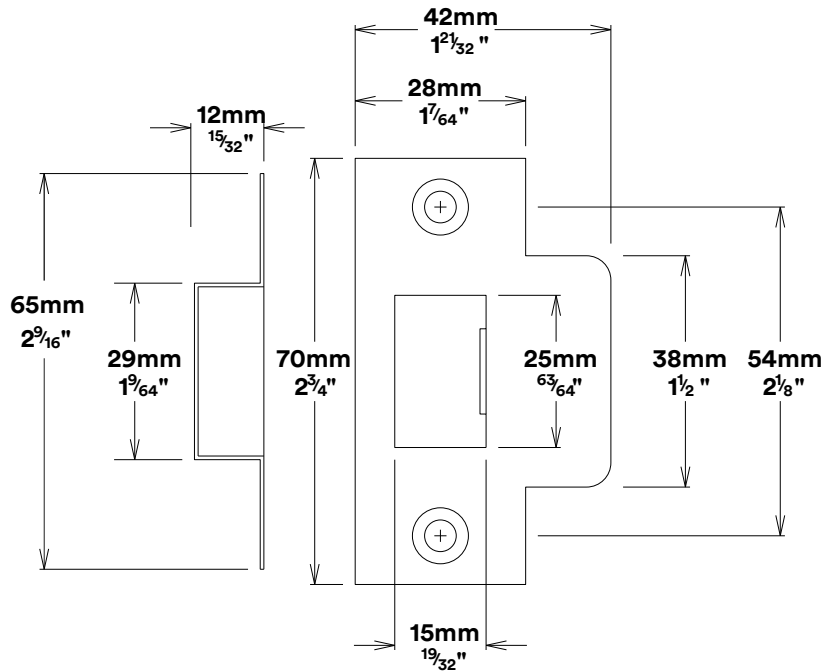

Door Lever Copenhagen Oval

iver

Tube Latch Split Cam & 'T' Striker

Dust Box & Striker

Tube Latch & Faceplate