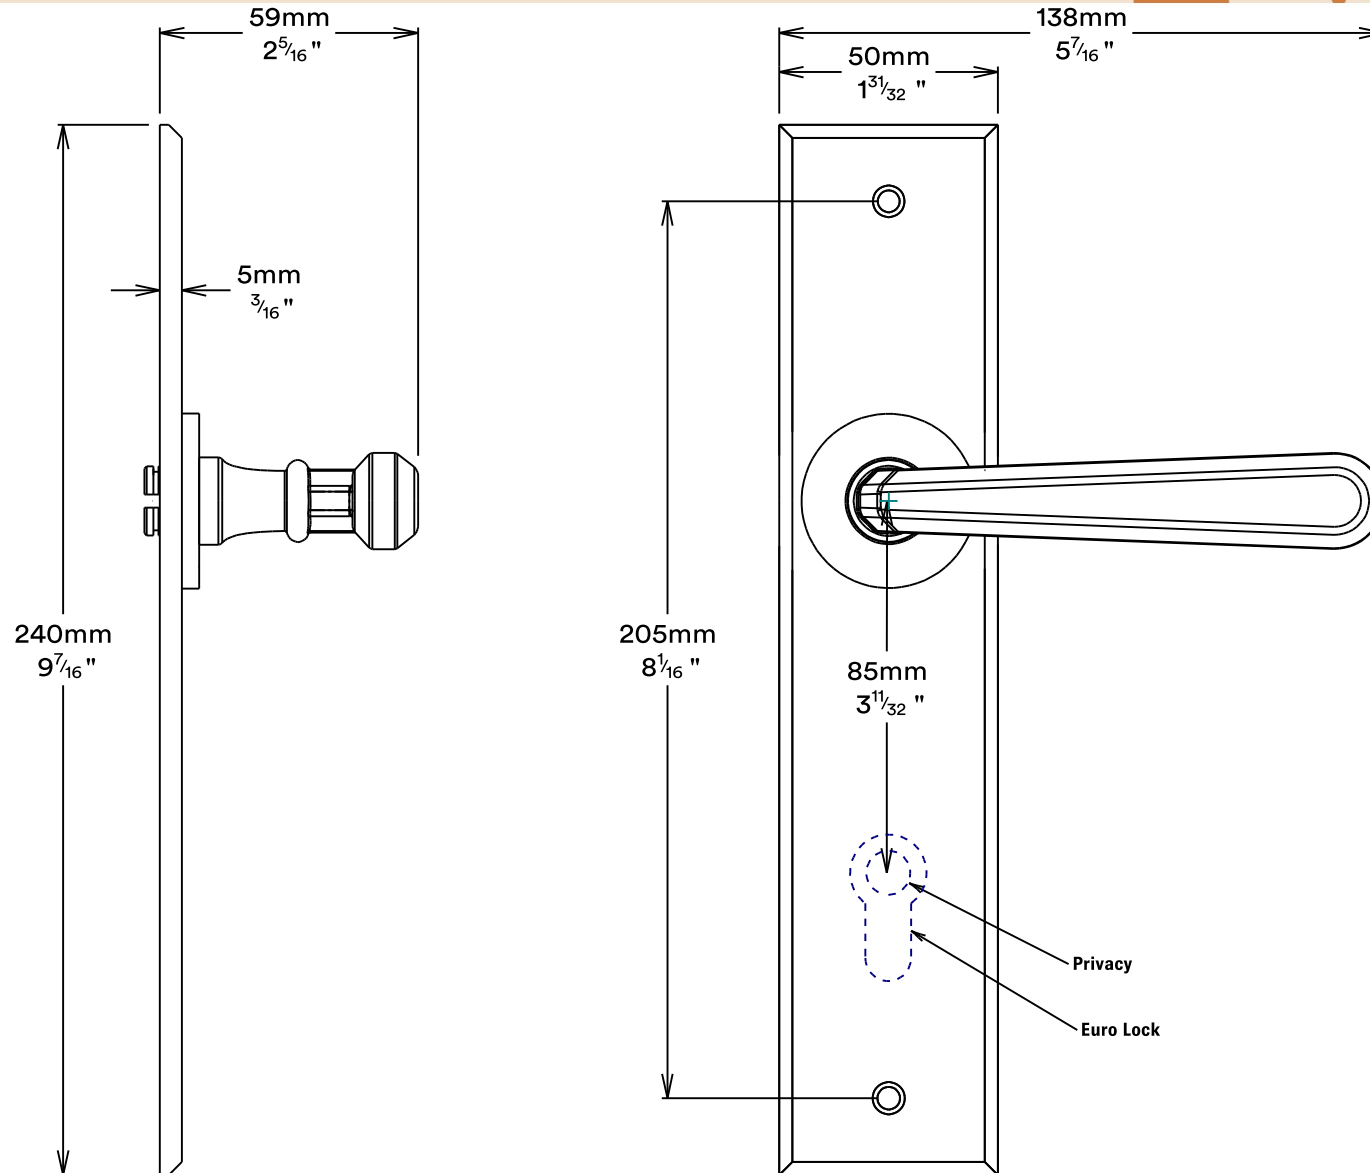

# Door Lever Copenhagen Chamfered

# Tube Latch Split Cam & 'T' Striker

Dust Box & Striker

Tube Latch & Faceplate