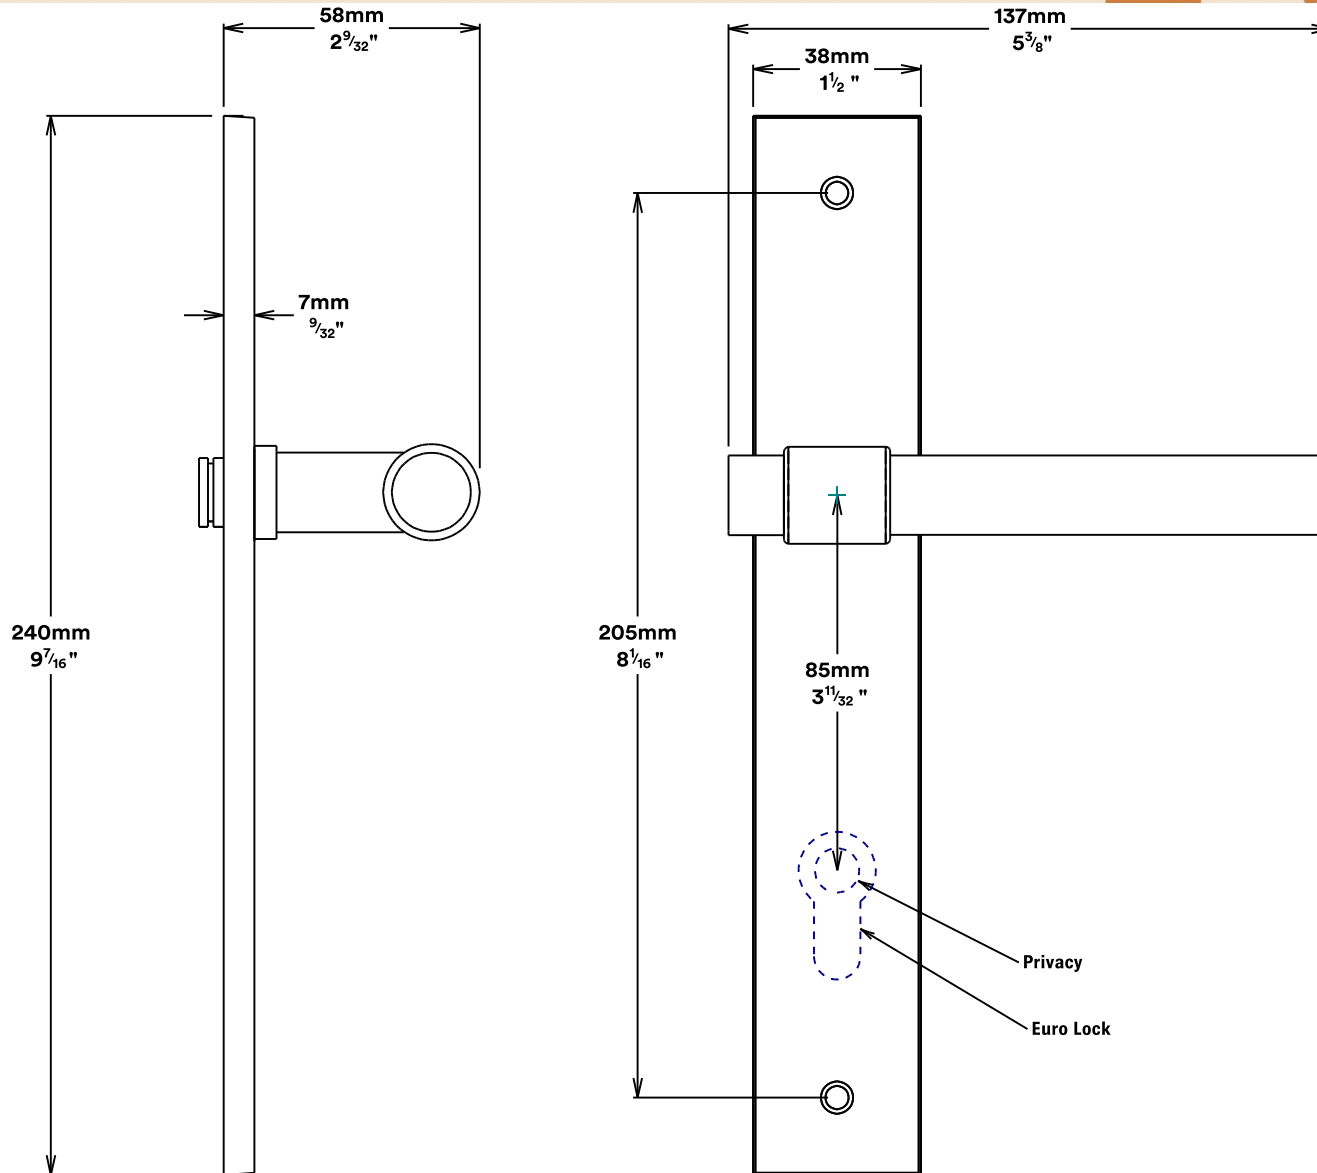

Door Lever Helsinki Rectangular

iver

Tube Latch Split Cam & 'T' Striker

Dust Box & Striker

Tube Latch & Faceplate