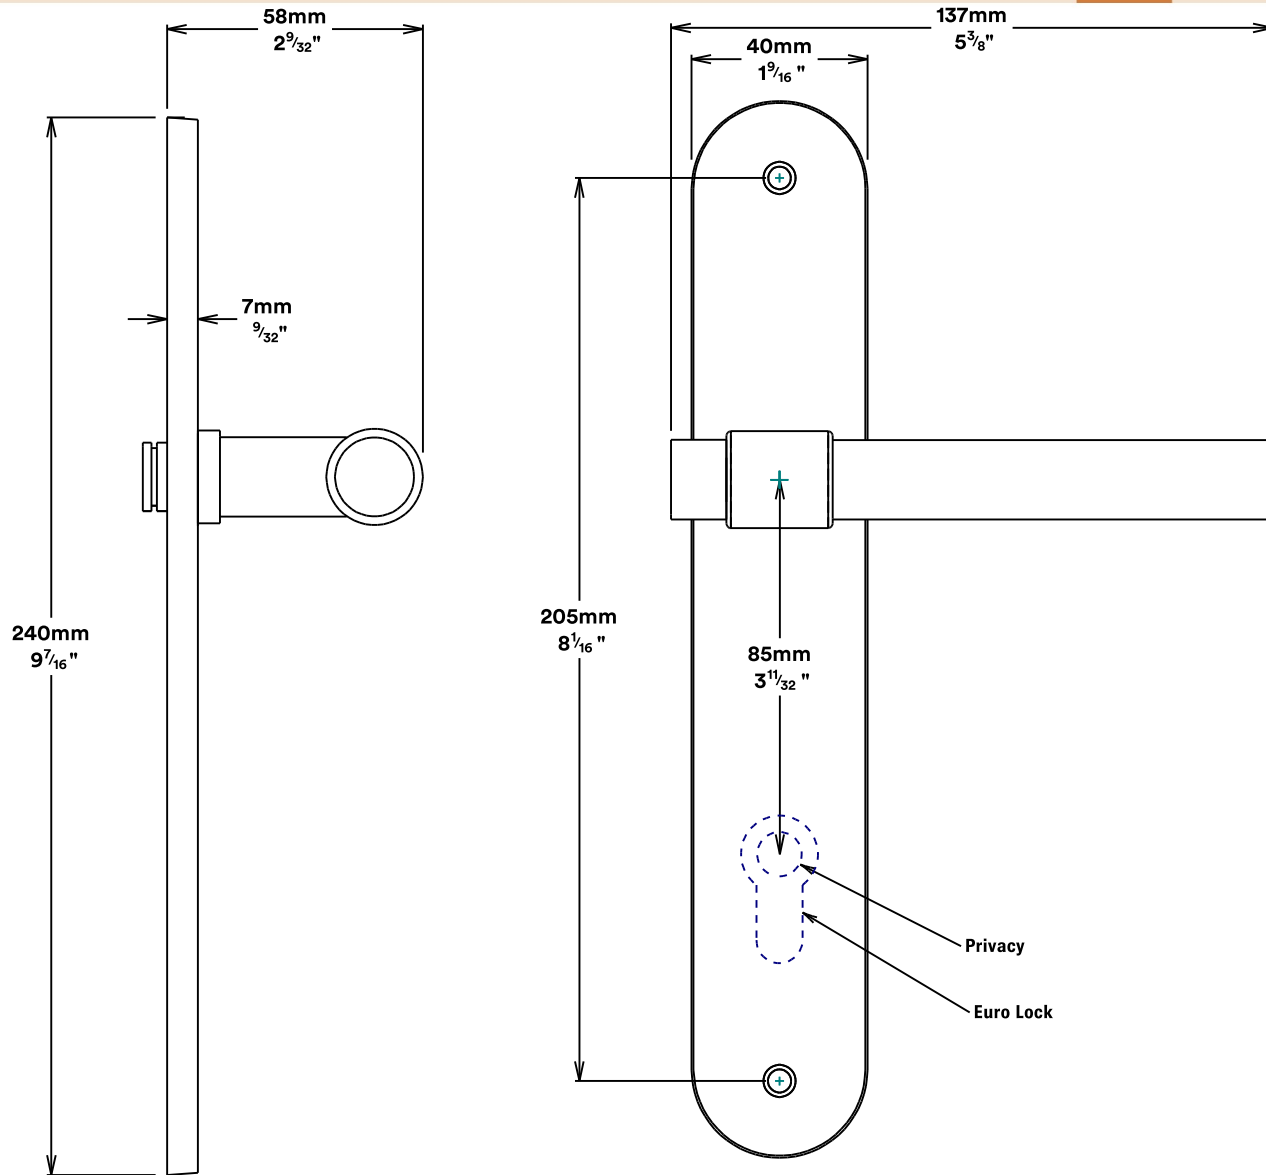

Door Lever Helsinki Oval

iver

Tube Latch Split Cam & 'T' Striker

Dust Box & Striker

Tube Latch & Faceplate