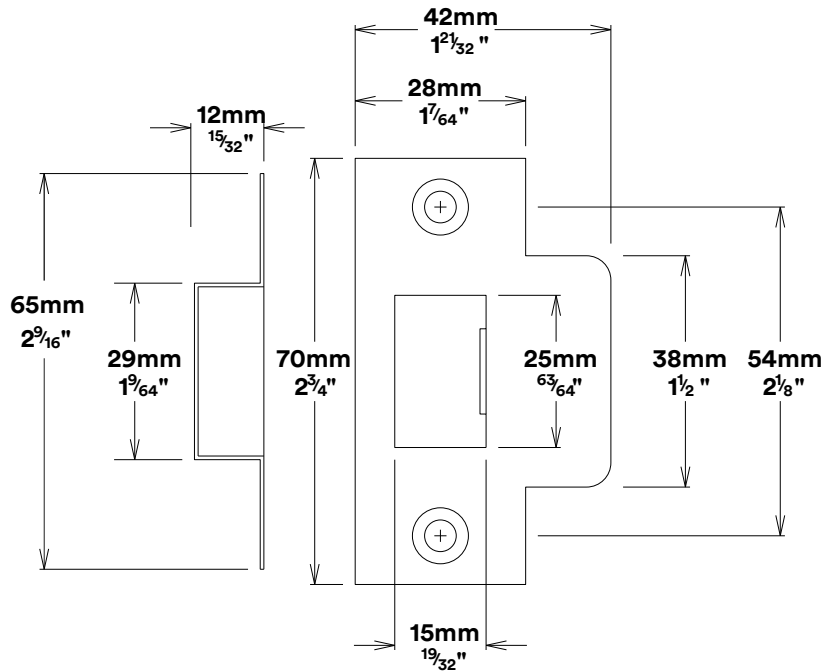

Door Lever Helsinki Oval

iver

Tube Latch Split Cam & 'T' Striker

Dust Box & Striker

Tube Latch & Faceplate