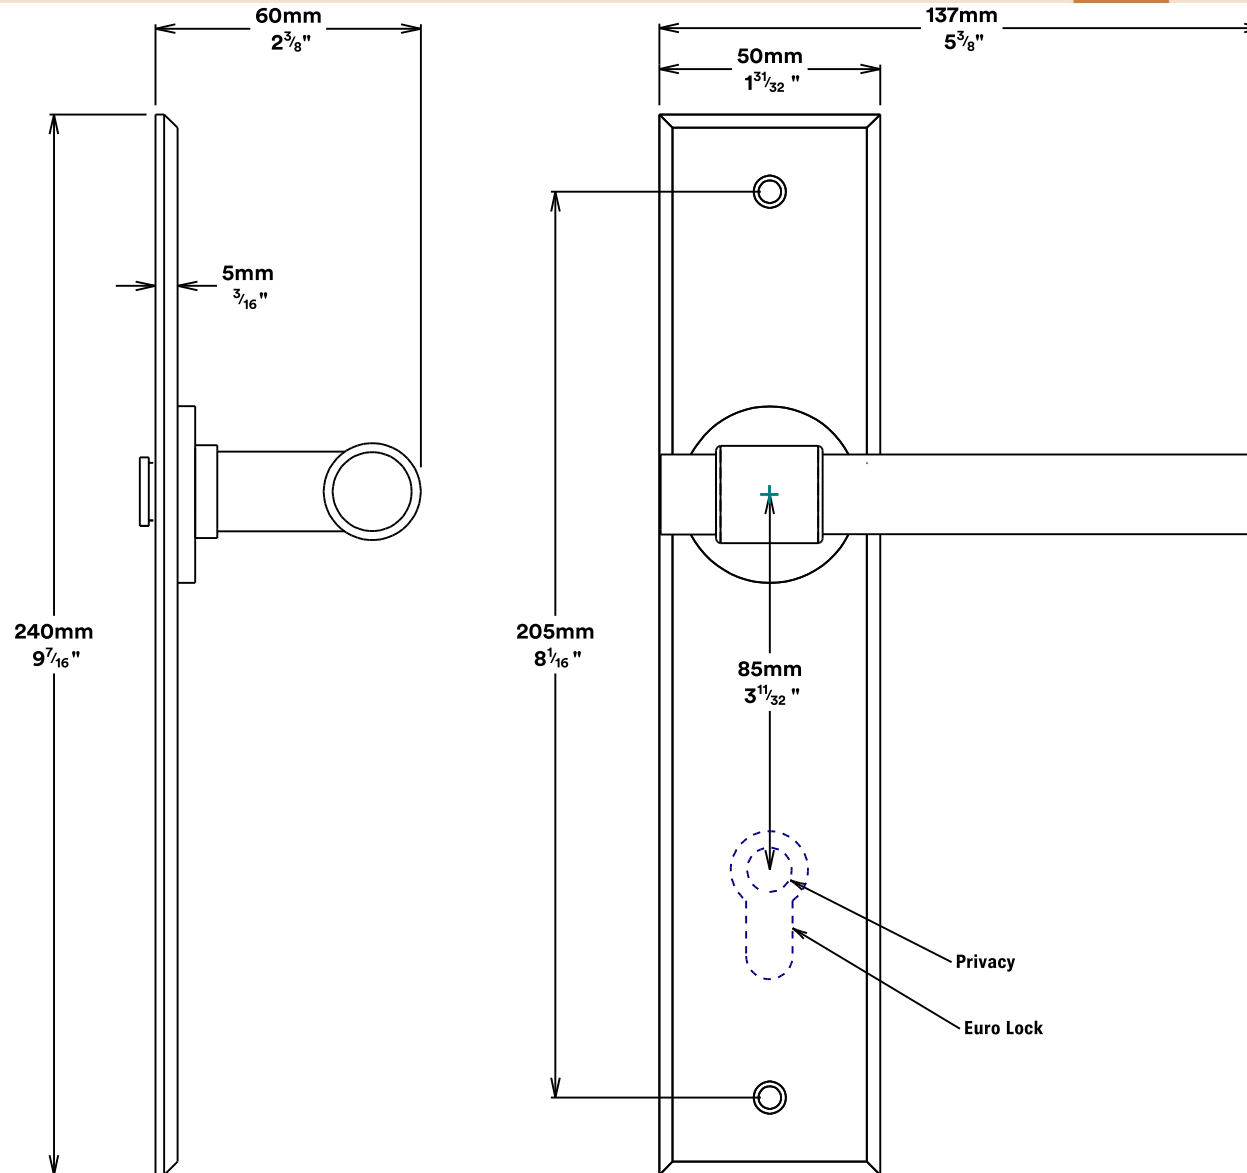

Door Lever Helsinki Chamfered

iver

Tube Latch Split Cam & 'T' Striker

Dust Box & Striker

Tube Latch & Faceplate