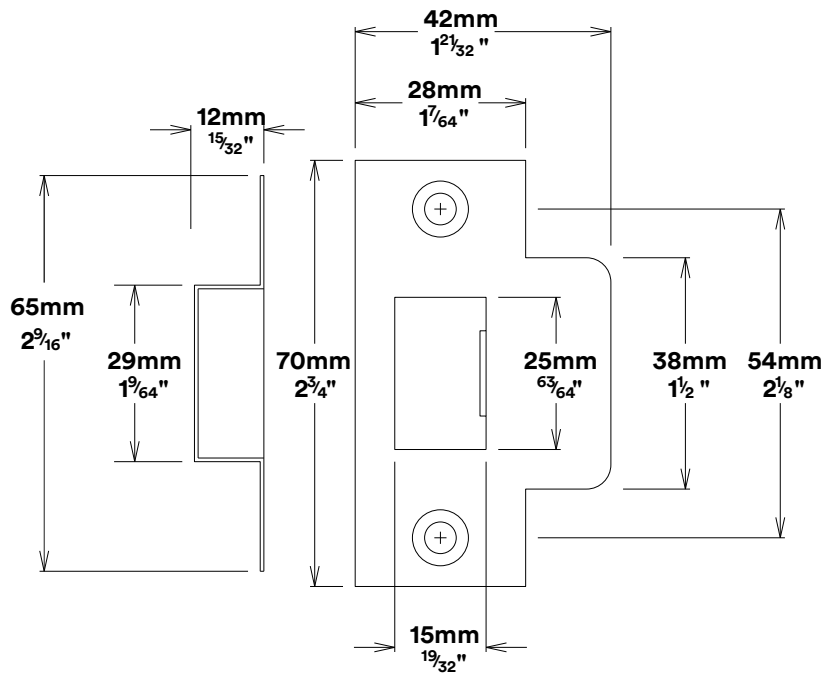

Door Lever Helsinki Chamfered

iver

Tube Latch Split Cam & 'T' Striker

Dust Box & Striker

Tube Latch & Faceplate