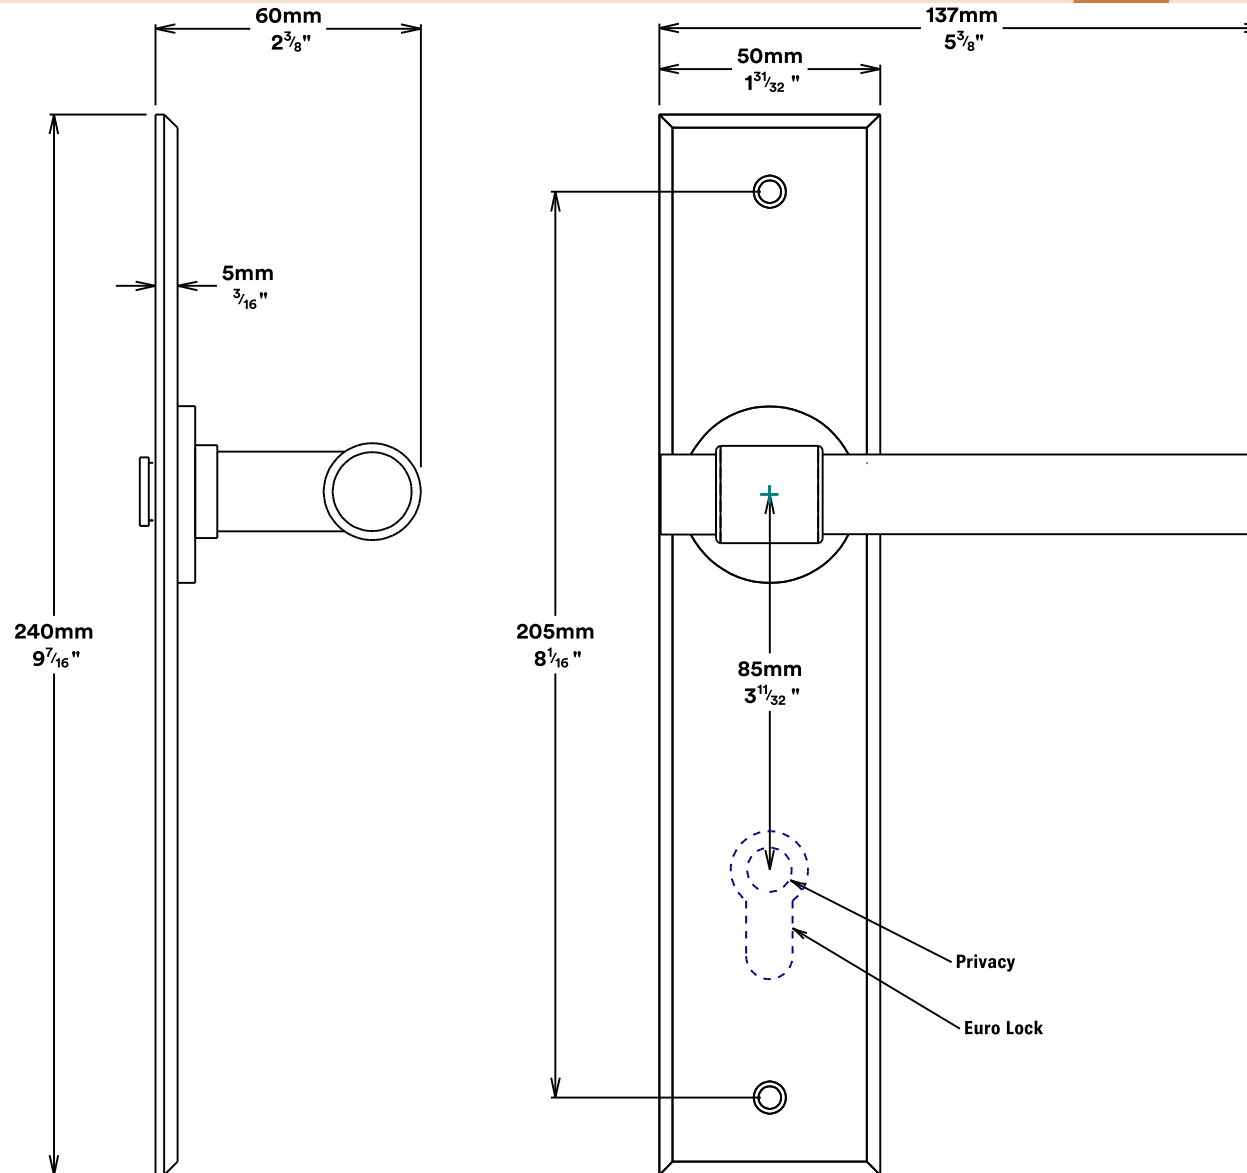

Door Lever Helsinki Chamfered

iver