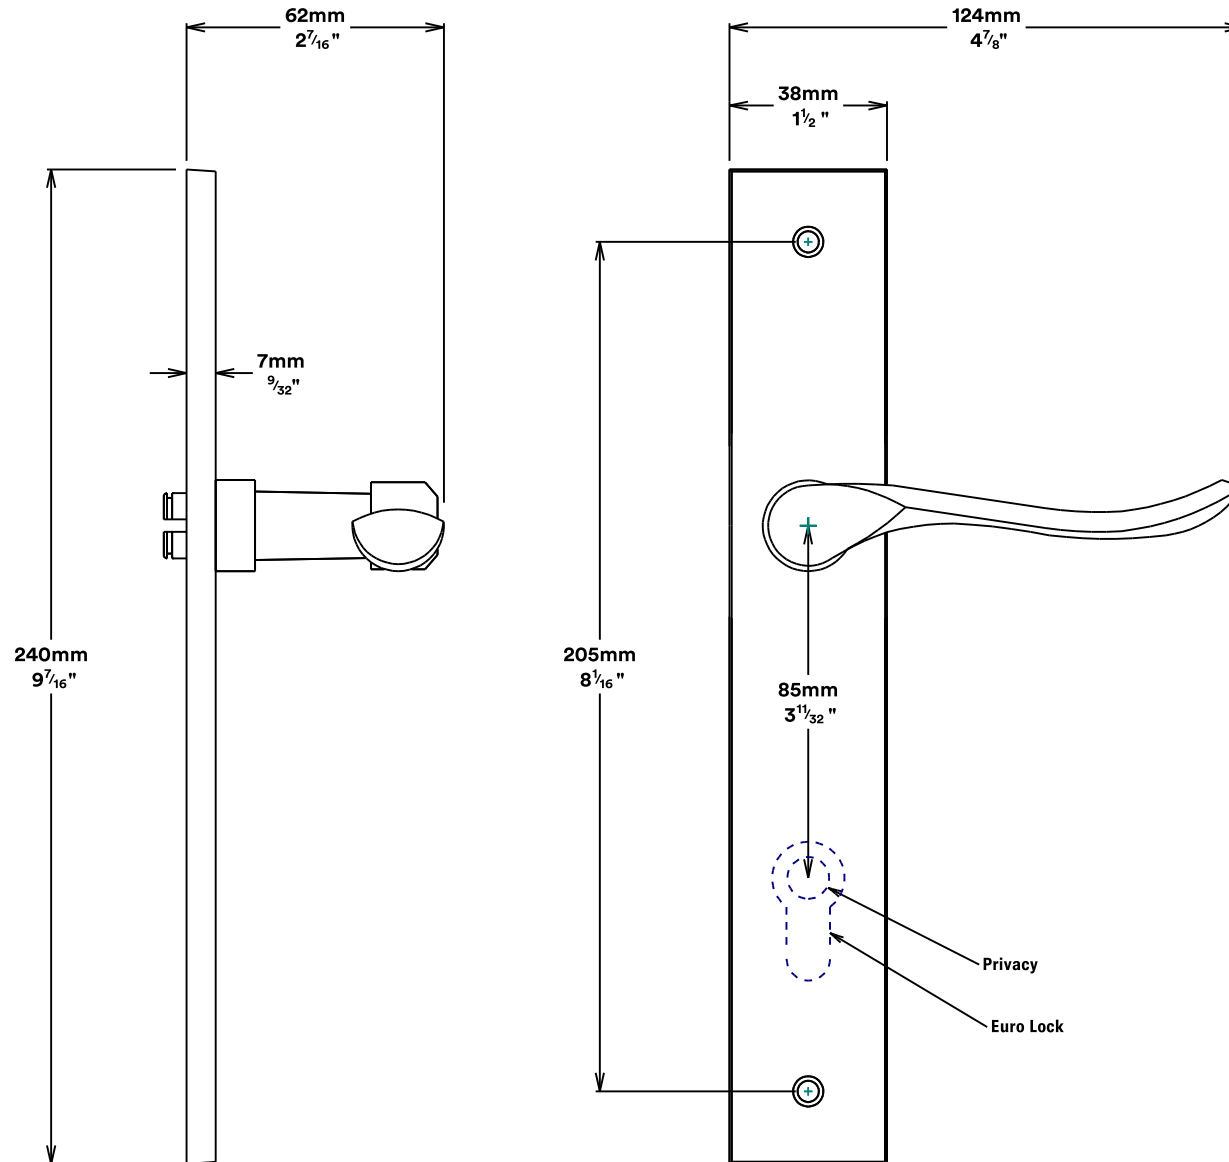

Door Lever Stirling Rectangular

iver

Tube Latch Split Cam & 'T' Striker

Dust Box & Striker

Tube Latch & Faceplate