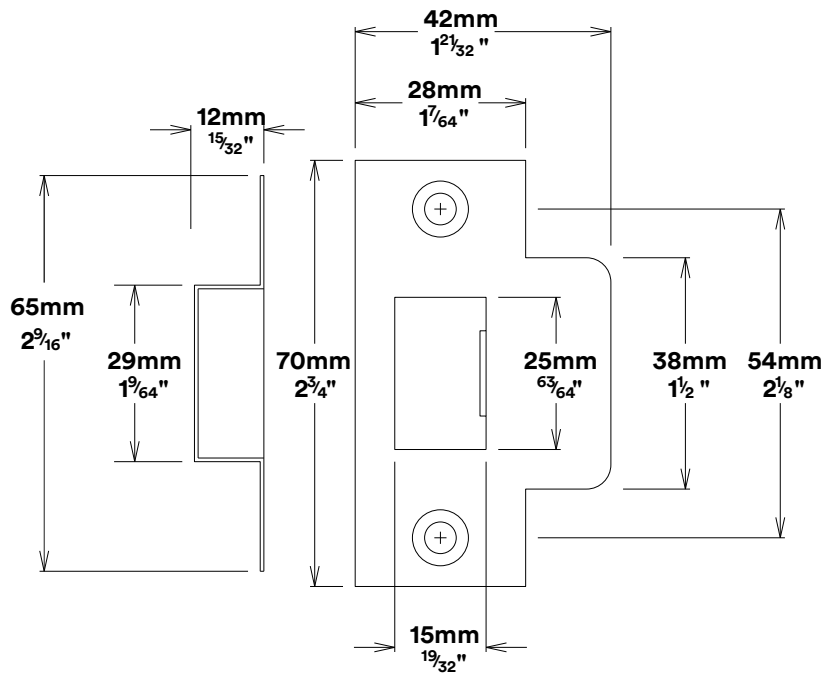

Door Lever Stirling Rectangular

iver

Tube Latch Split Cam & 'T' Striker

Dust Box & Striker

Tube Latch & Faceplate