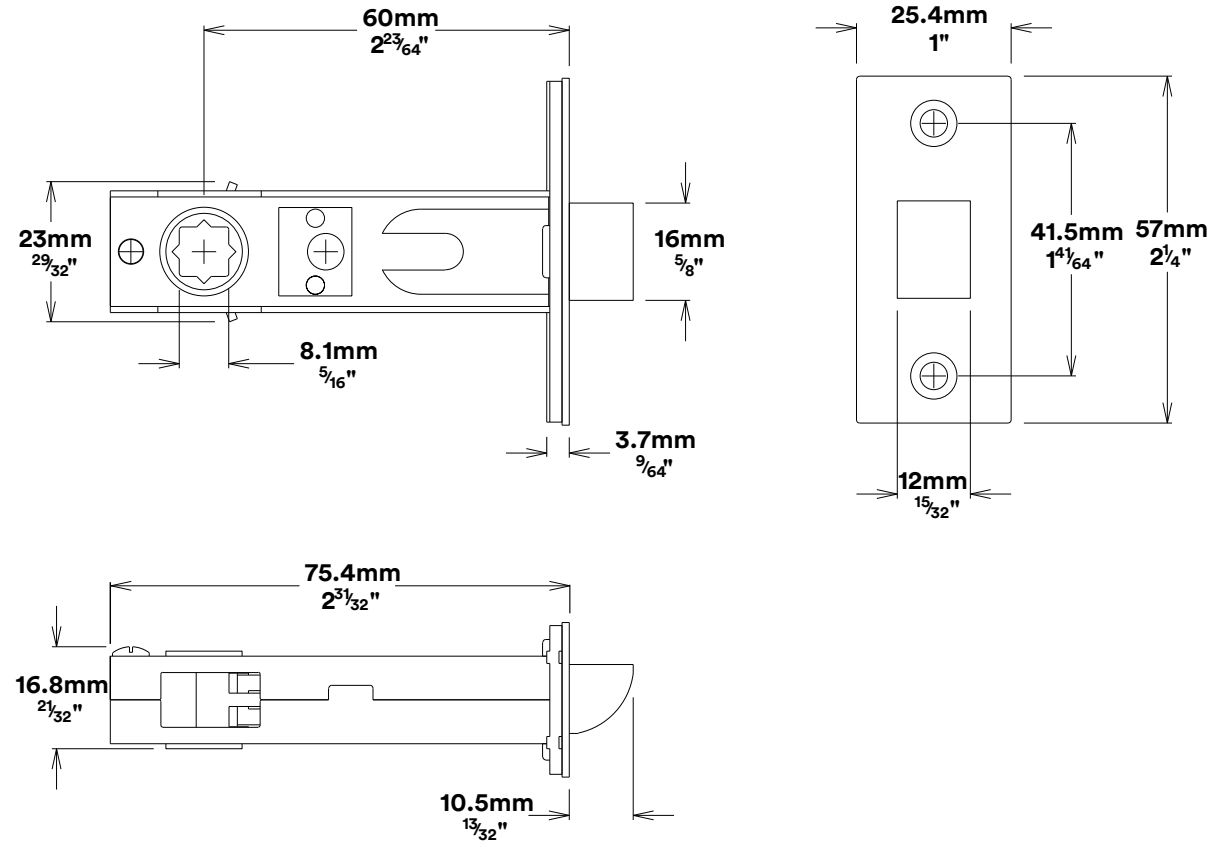

Door Lever Stirling Rectangular

iver

Privacy Adaptor

iver

Tube Latch Split Cam & 'T' Striker

Dust Box & Striker

Tube Latch & Faceplate

Privacy Bolt & Striker