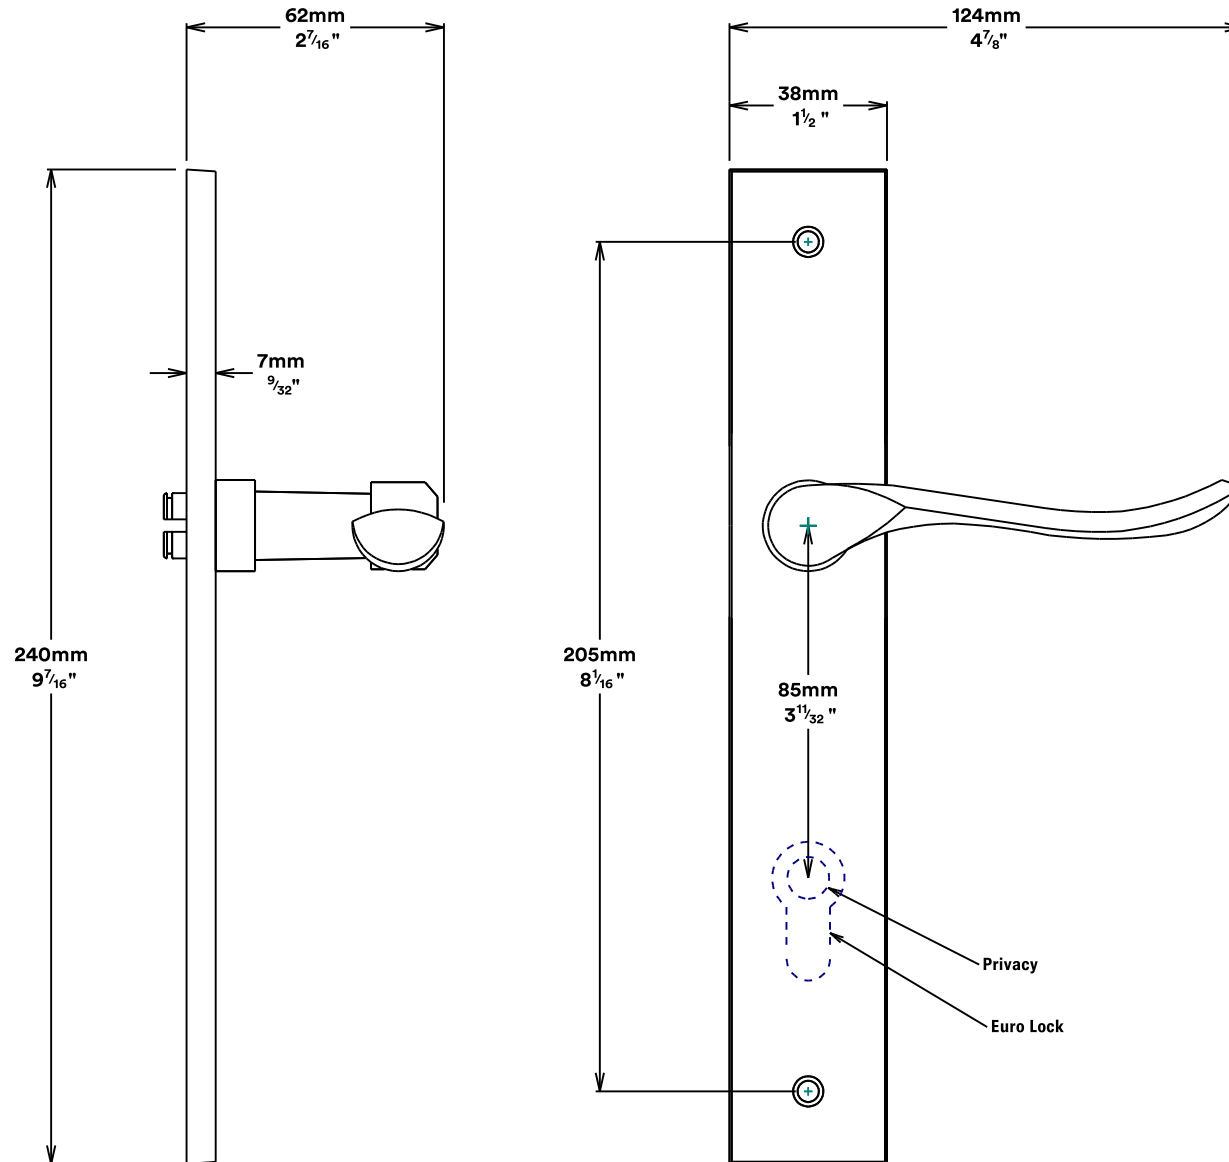

Door Lever Stirling Rectangular

iver

Privacy Adaptor

iver

Tube Latch Split Cam & 'T' Striker

Dust Box & Striker

Tube Latch & Faceplate

Privacy Bolt & Striker

Dust Box & Striker

Privacy Bolt & Faceplate

Created for life.