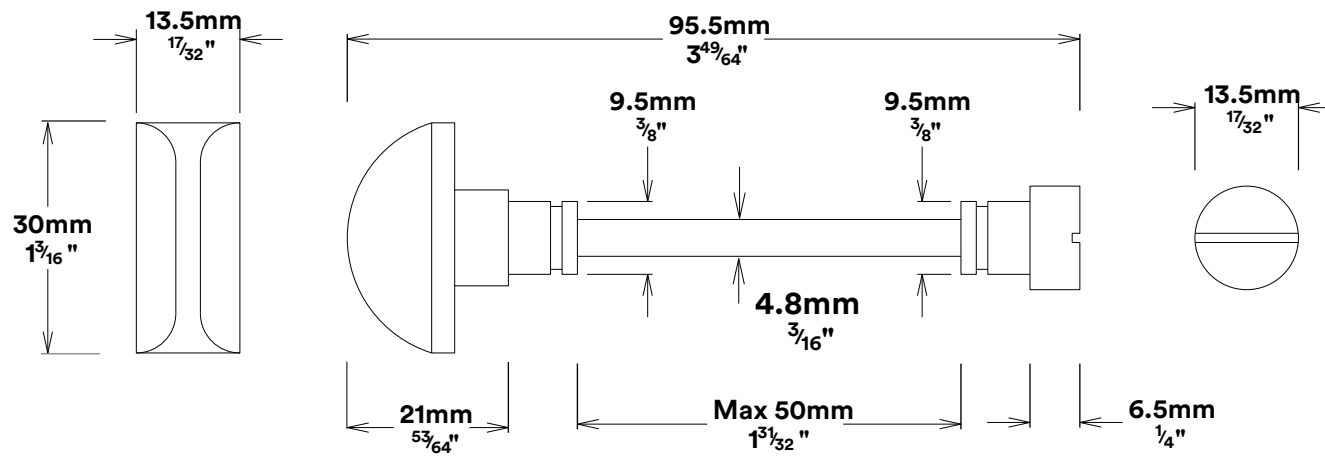

Door Lever Stirling Rectangular

iver

Privacy Adaptor

iver

Tube Latch Split Cam & 'T' Striker

Dust Box & Striker

Tube Latch & Faceplate

Privacy Bolt & Striker