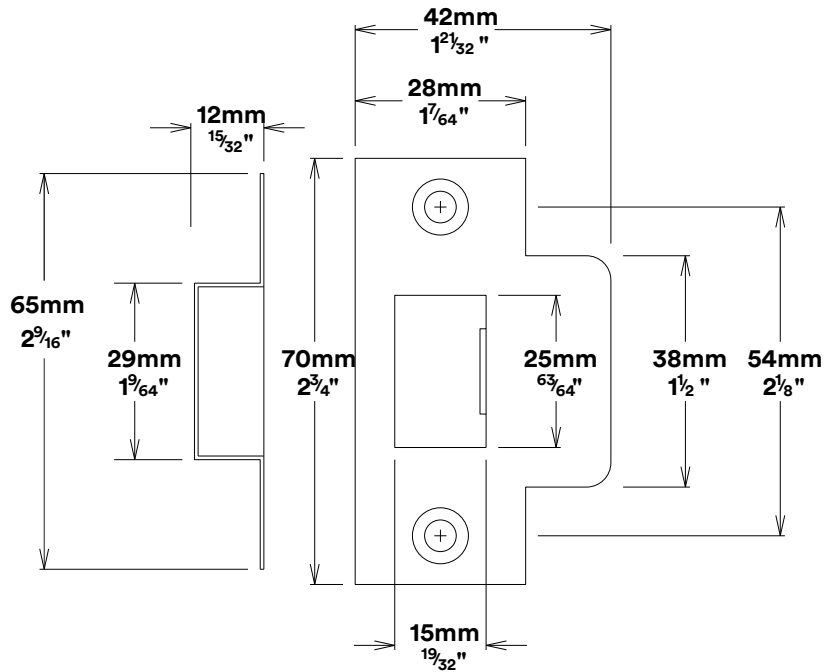

Door Lever Stirling Rectangular

iver

Privacy Adaptor

iver

Tube Latch Split Cam & 'T' Striker

Dust Box & Striker

Tube Latch & Faceplate

Privacy Bolt & Striker