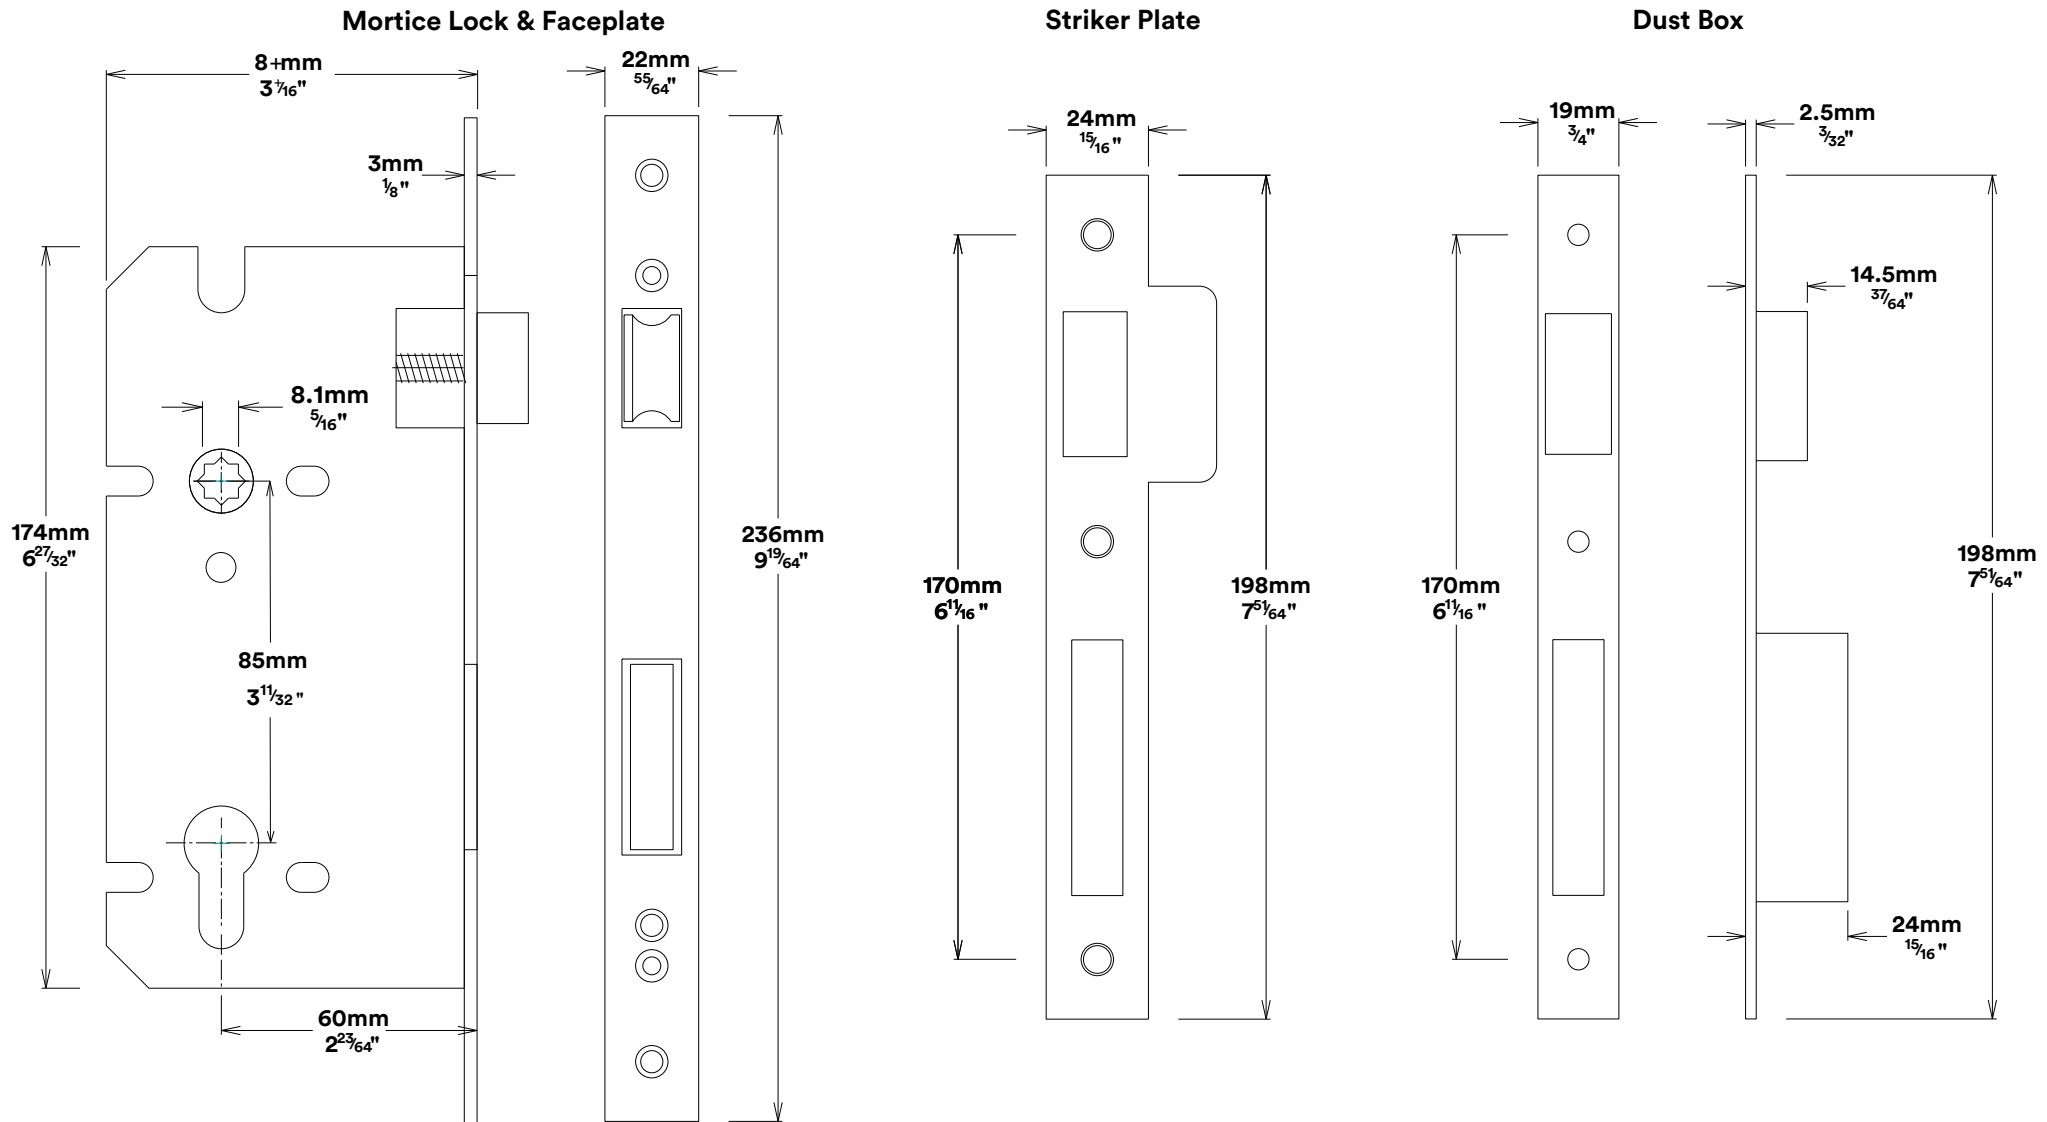

Door Lever Stirling Shouldered

iver

Euro Cylinder Key Thumb

iver

Mortice Lock Euro & Striker

Created for life.