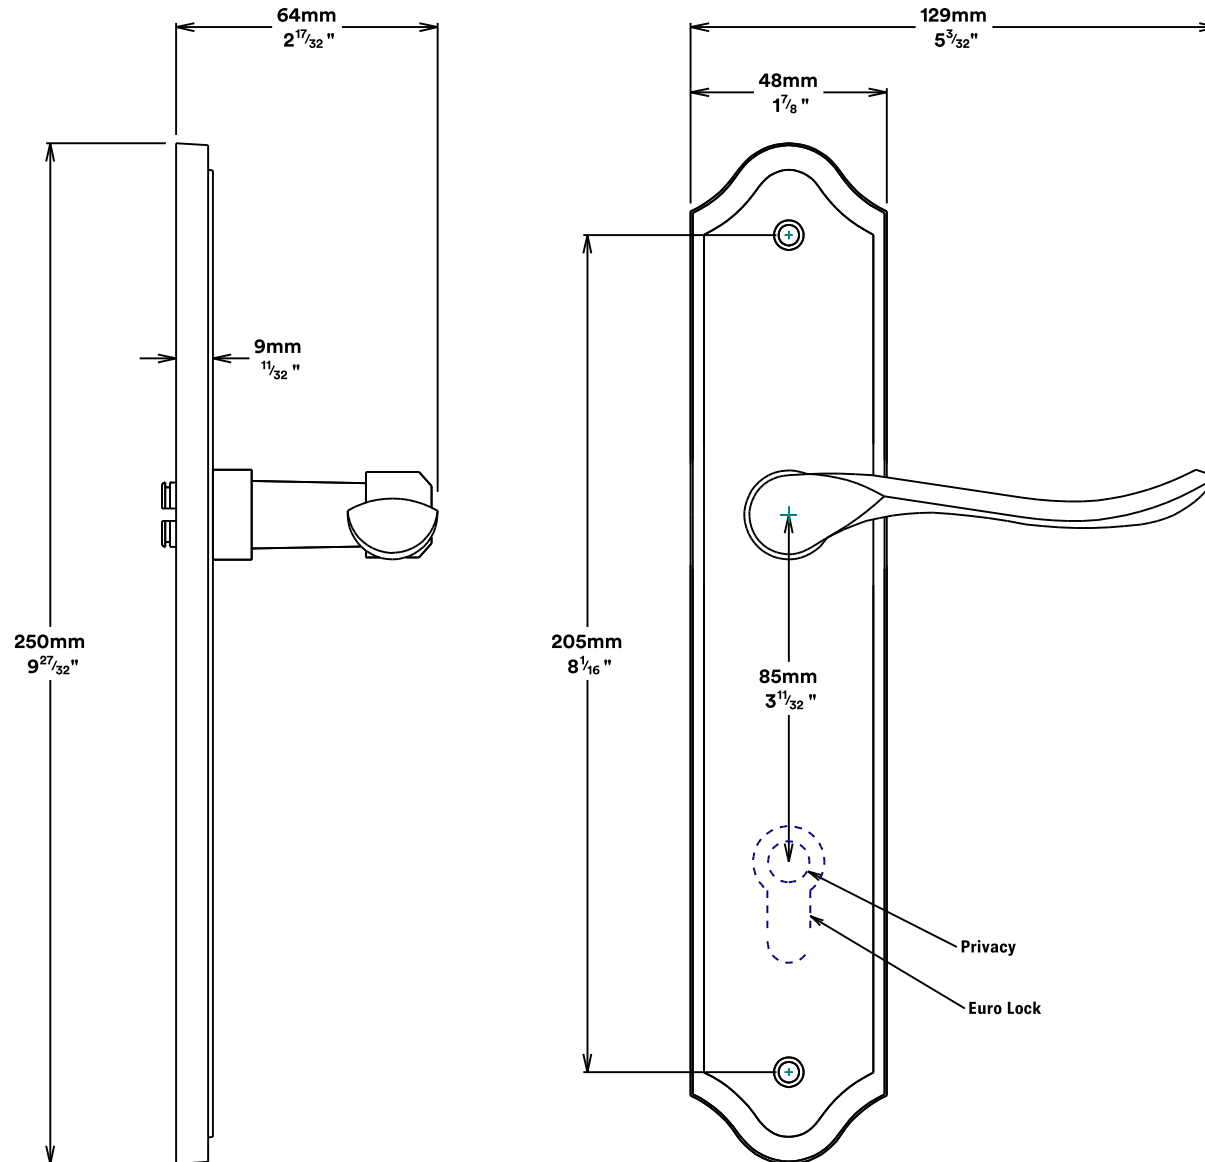

Door Lever Stirling Shouldered

iver

Euro Cylinder Key Thumb

iver

Mortice Lock Euro & Striker

Created for life.