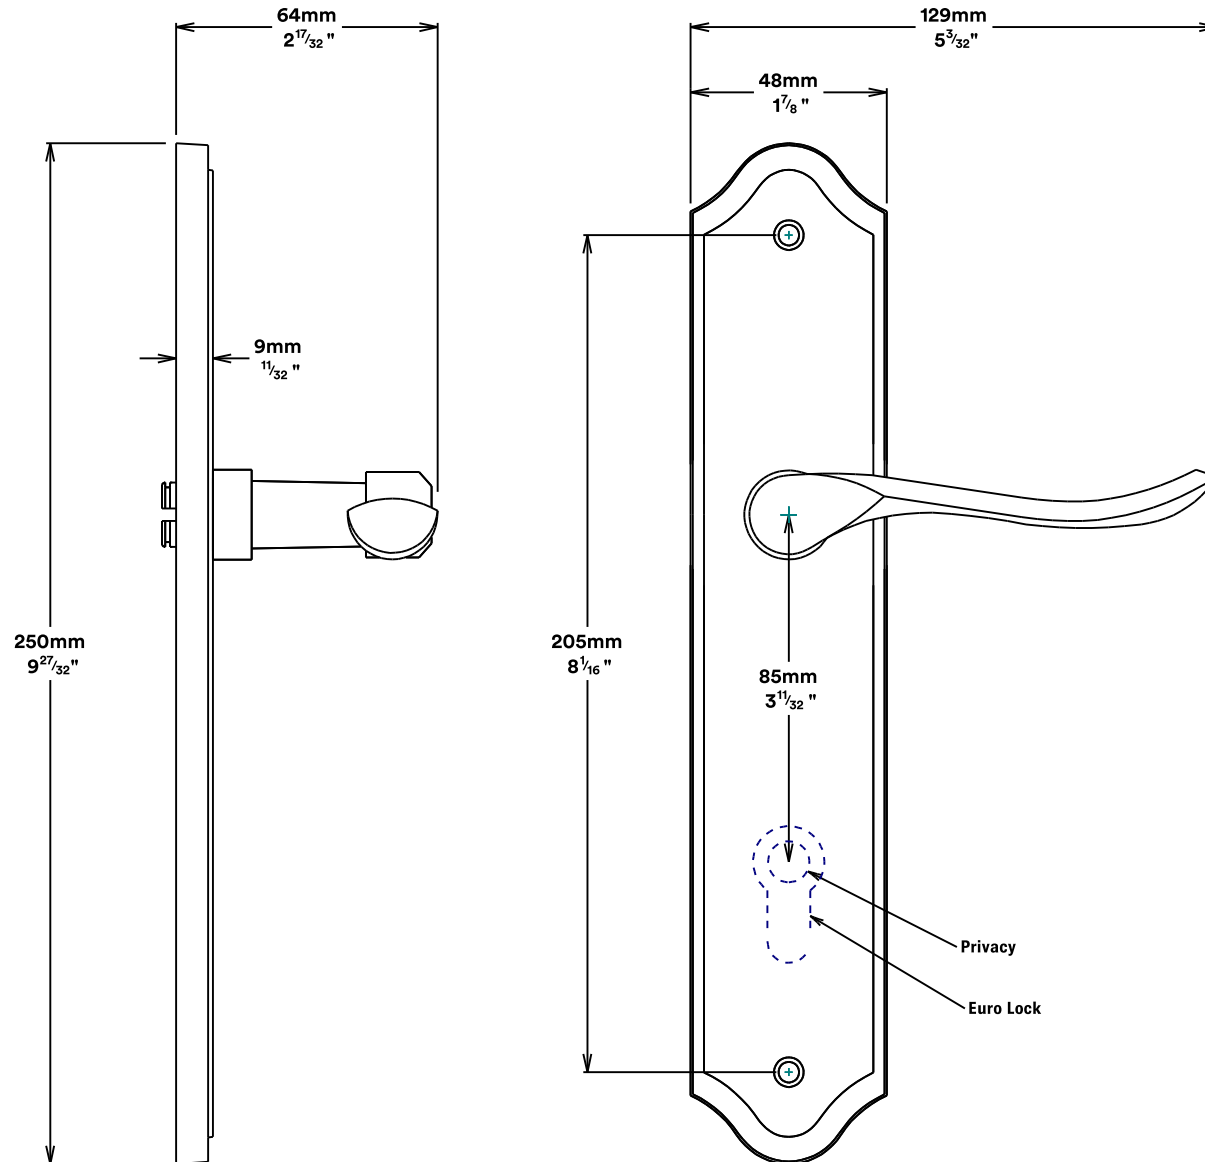

Door Lever Stirling Shouldered

iver

Tube Latch Split Cam & 'T' Striker

Dust Box & Striker

Tube Latch & Faceplate